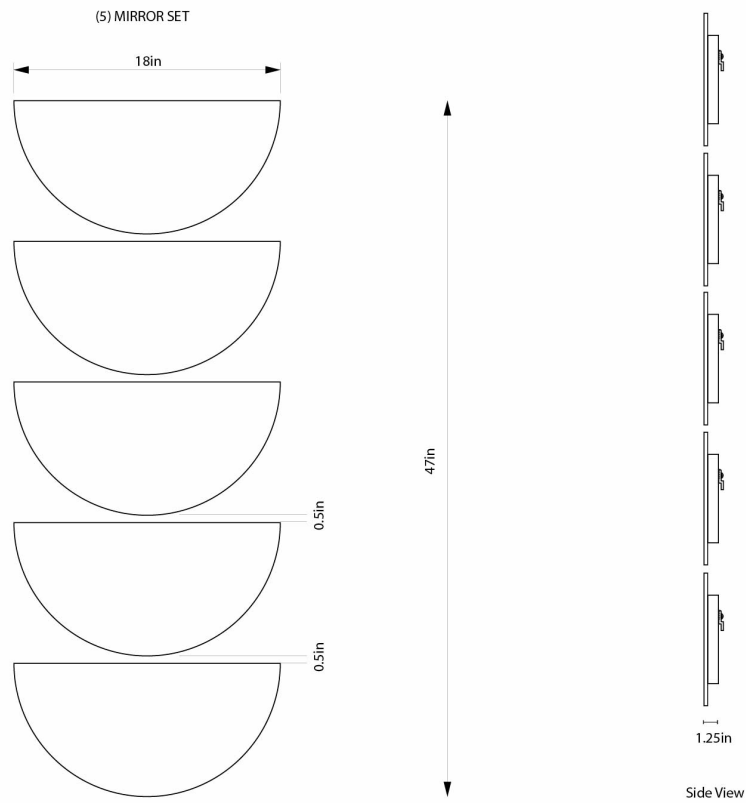

LITTLE MOON MIRRORS – SET OF 5

BEN & AJA BLANC

LITTLE MOON MIRRORS – SET OF 5

BEN & AJA BLANC

DESIGNER

Ben & Aja Blanc

ORIGIN

United States

PRODUCTION

Made to Order

DATE

2019

WEIGHT

5 lbs per mirror.

MATERIALS

Mirrored Glass and Brass.

DIMENSIONS

L 18" x W 1.25" x H 47"