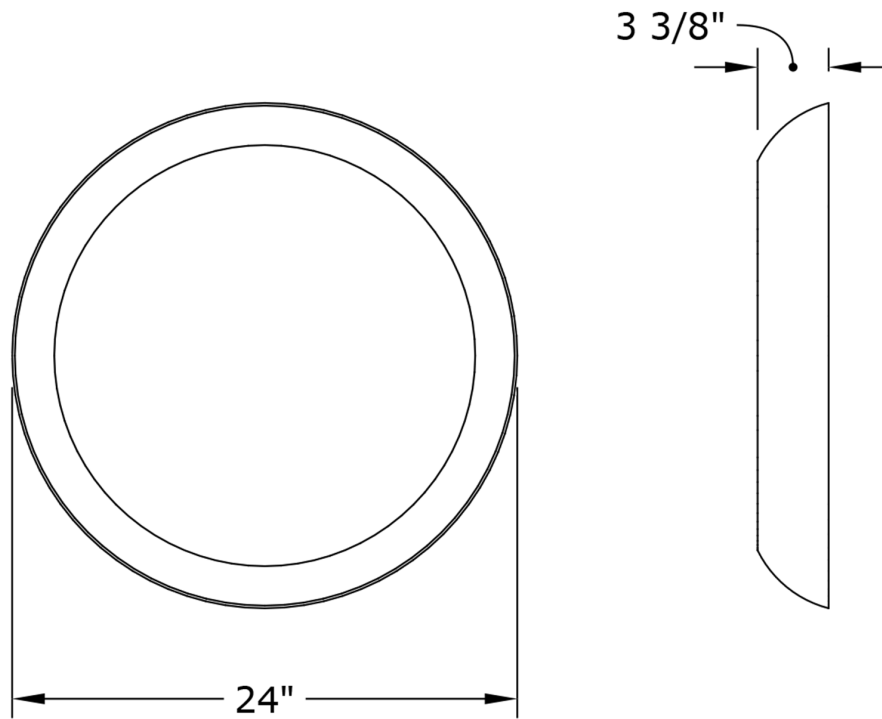

LYRA MIRROR

BEN BARBER

LYRA MIRROR

BEN BARBER

DESIGNER

Ben Barber

ORIGIN

Canada

PRODUCTION

Made to Order

DATE

2018

MATERIALS/FINISHES

Steel, plywood substrate and mirror. Bronze, clear, dark grey or blue mirror finish. Matte black or white frame finish.

DIMENSIONS

Dia 24" x H 3.4"