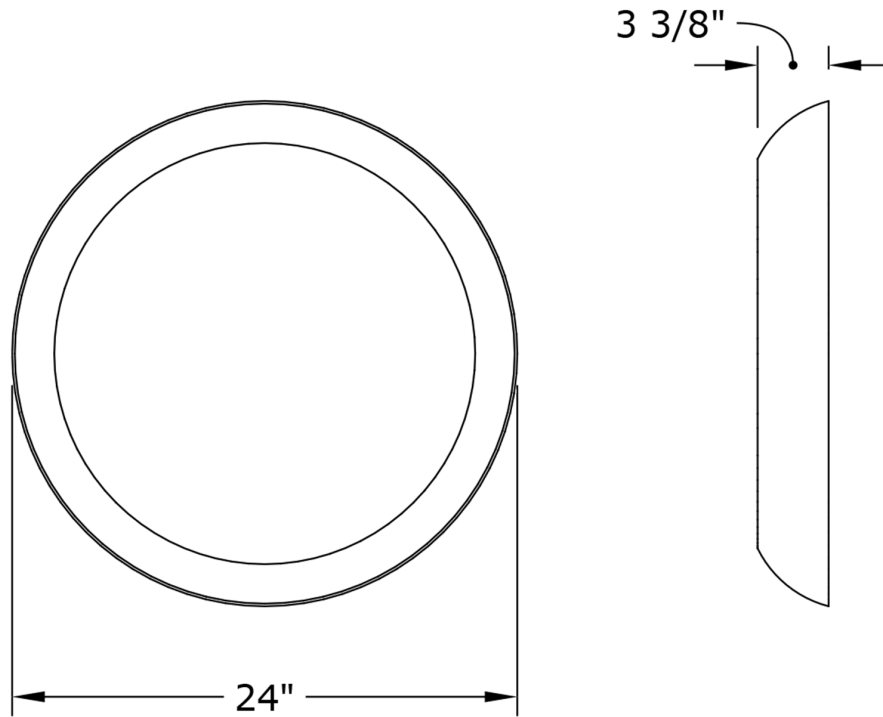

# LYRA MIRROR

BEN BARBER

DESIGNER

Ben Barber

ORIGIN

Canada

PRODUCTION

Made to Order

DATE

2018

MATERIALS/FINISHES

Steel, plywood substrate and mirror. Bronze, clear, dark grey or blue mirror finish. Matte black or white frame finish.

DIMENSIONS

Dia 24" x H 3.4"