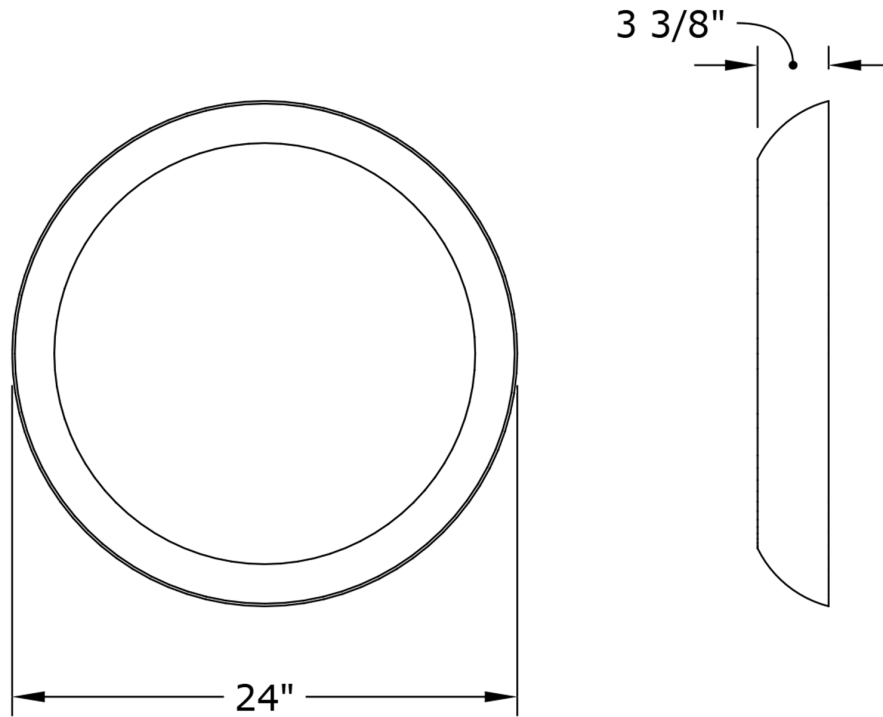

LYRA MIRROR

BEN BARBER

LYRA MIRROR

BEN BARBER

DESIGNER

Ben Barber

ORIGIN

Canada

PRODUCTION

Made to Order

DATE

2018

MATERIALS/FINISHES

Steel, plywood substrate and mirror. Bronze, clear, dark grey or blue mirror finish. Matte black or white frame finish.

DIMENSIONS

Dia 24" x H 3.4"