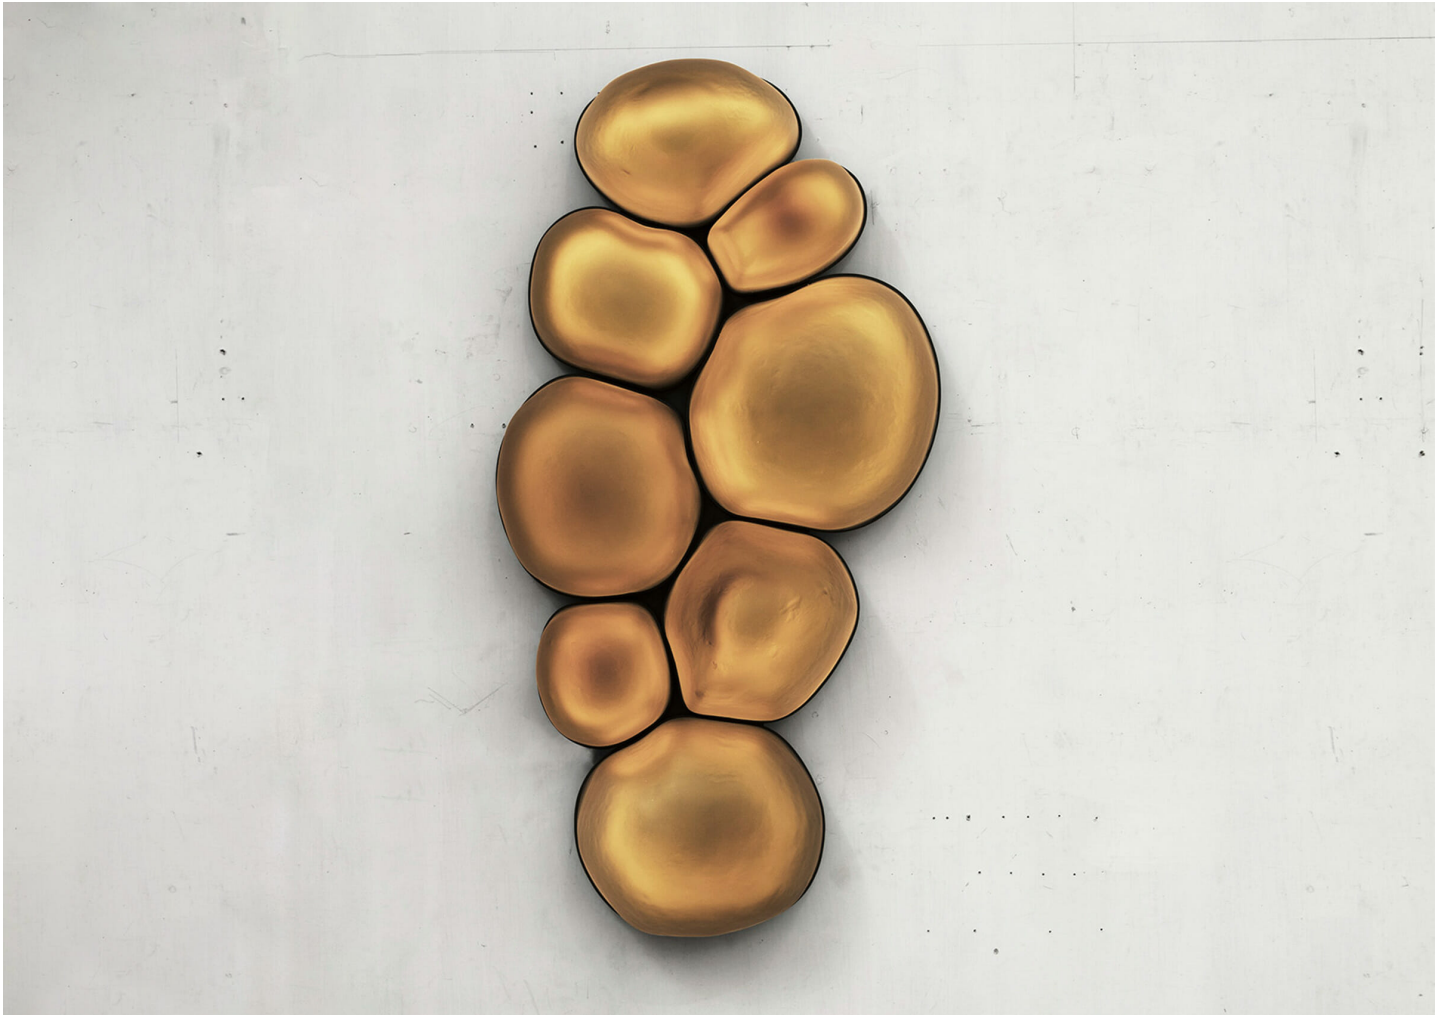

# MAGMA MEDIUM

EWE STUDIO

# MAGMA MEDIUM

EWE STUDIO

136cm  
53 1/2in

40cm  
15in

70cm  
27 1/2in

DESIGNER  
EWE Studio

ORIGIN  
Mexico

PRODUCTION  
Limited Edition

#### MATERIALS

Blown matte amber glass with acid finish, cold bluing steel and matte brass.