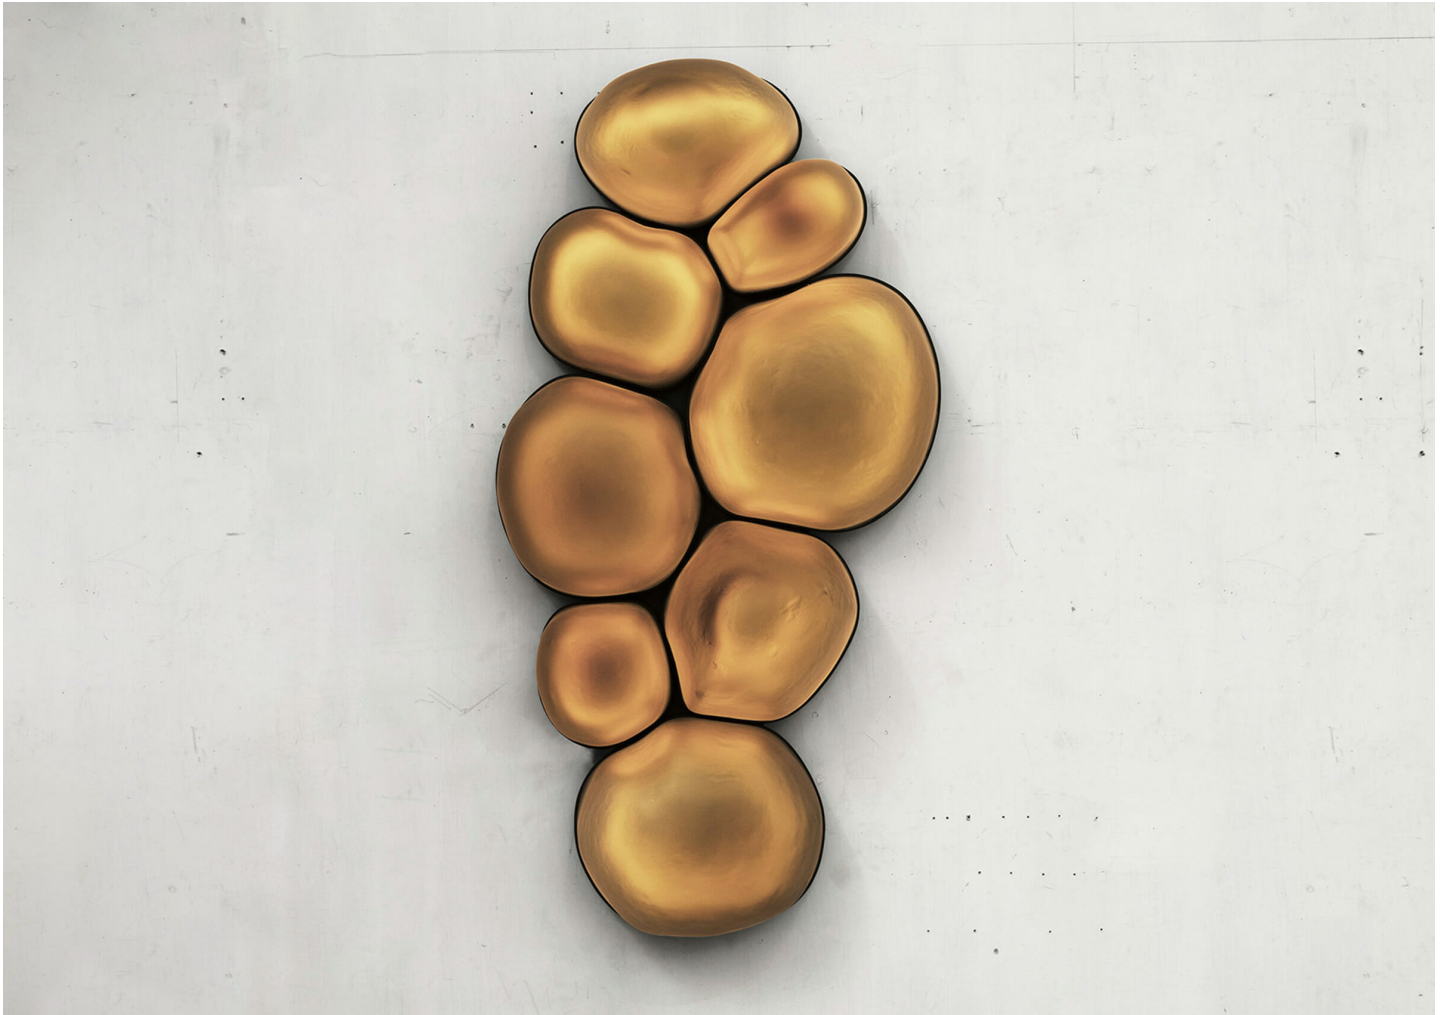

MAGMA MEDIUM

EWE STUDIO

MAGMA MEDIUM

EWE STUDIO

136cm
53 1/2in

70cm
27 1/2in

40cm
15in

DESIGNER
EWE Studio

ORIGIN
Mexico

PRODUCTION
Limited Edition

DATE
2018

WEIGHT
220 lbs.

MATERIALS

Blown matte amber glass with acid finish, cold bluing steel and matte brass.

DIMENSIONS

L 53.5" x W 27.5" x D 15"

ILLUMINATION

Dimmable LED Strip Light, 2400 Kelvin, 24 Volt DC, 16 Watts, 1125 Lumens.