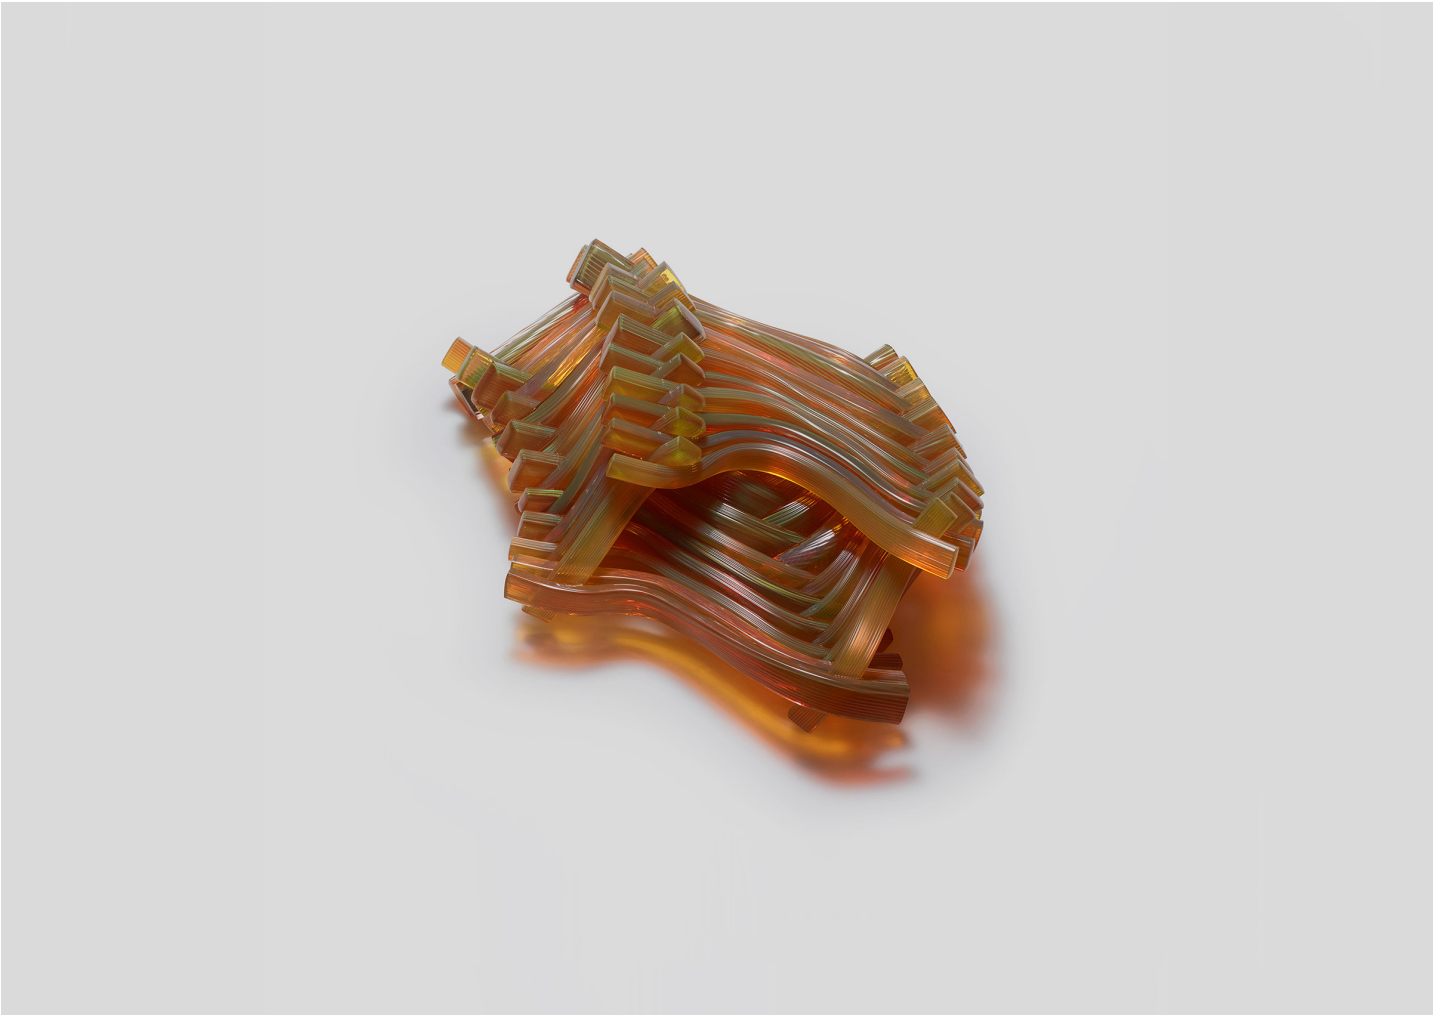

MANE
JOHN HOGAN

DESIGNER
John Hogan

ORIGIN
United States

PRODUCTION
One of a Kind

DATE
2016

MATERIALS
Kiln formed and cut Glass sculpture.

DIMENSIONS
L 19.5" x W 15.5" x H 6"