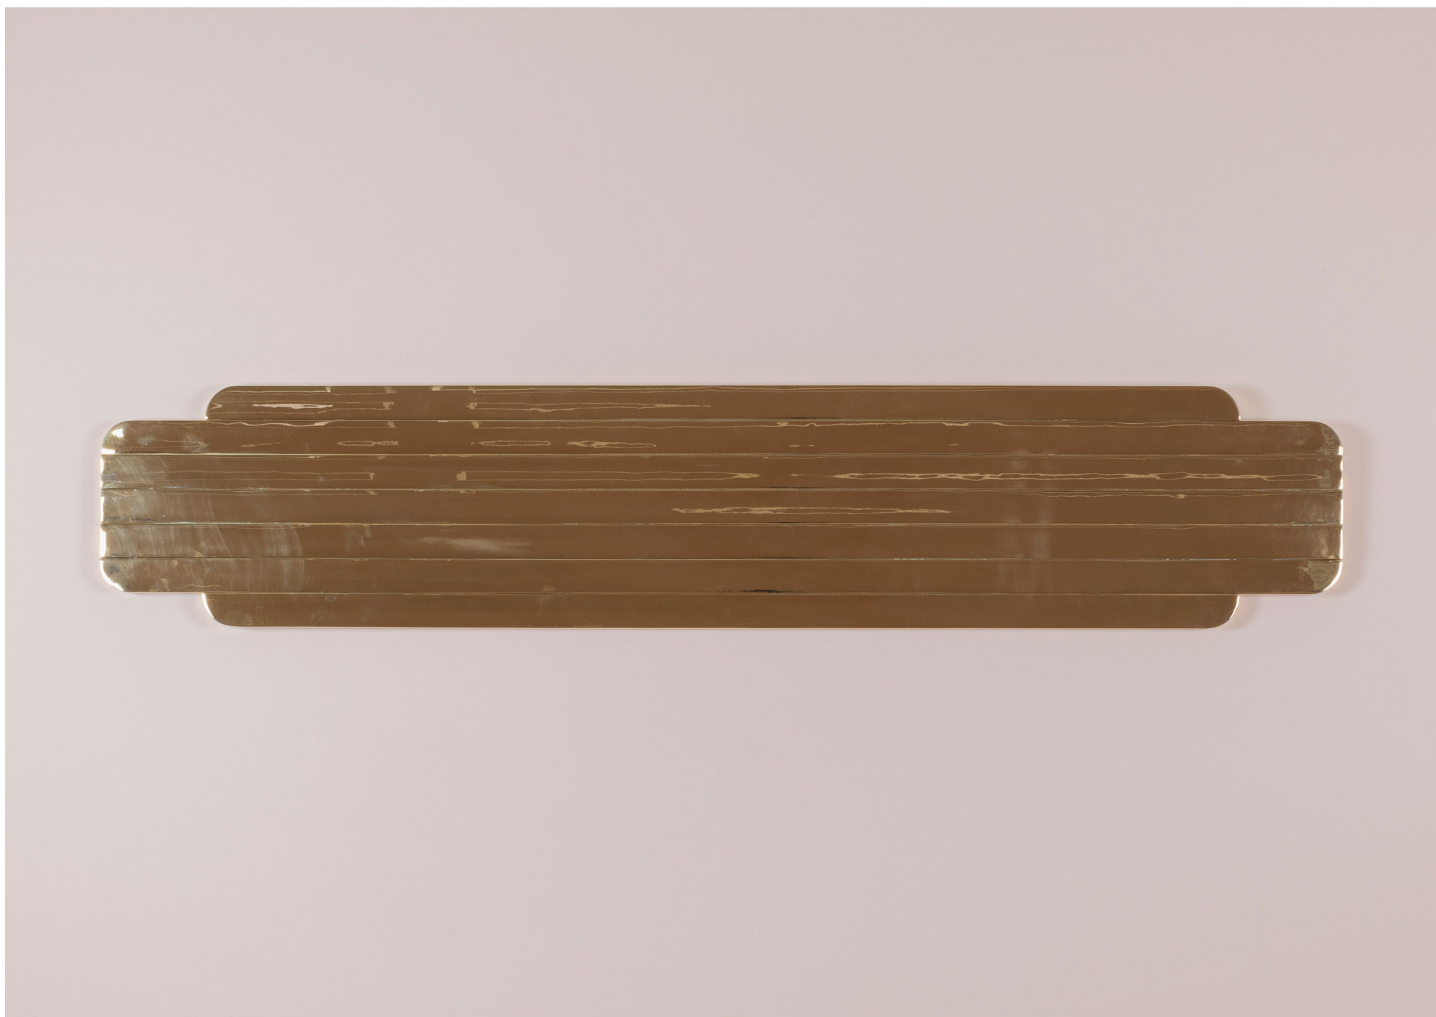

# MARQUIS SLAB

KARL ZAHN

DESIGNER  
Karl Zahn

ORIGIN  
United States

PRODUCTION  
Limited Edition

MATERIALS  
Brass tubing and mirror polish with wax coating.

DIMENSIONS  
W 72" x D 1" x H 12"