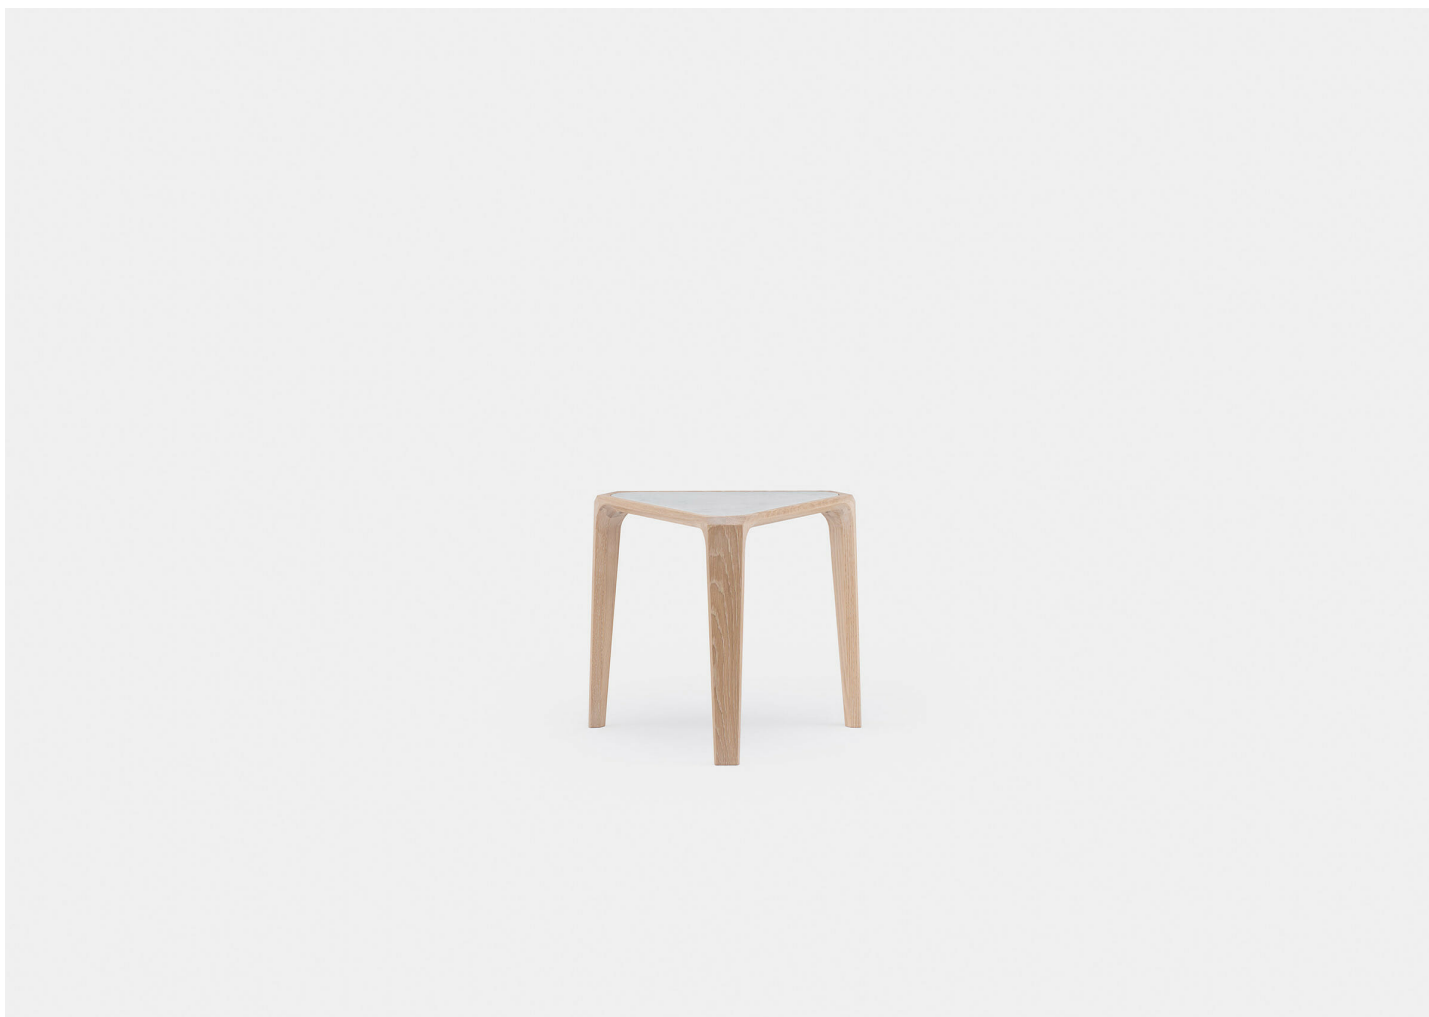

PRIVATE: MARY'S SIDE TABLE — WHITE OILED ASH/WHITE MARBLE

MATTHEW HILTON FOR DE LA ESPADA

DESIGNER

Matthew Hilton

MANUFACTURER

De La Espada

ORIGIN

Portugal

MATERIALS/FINISHES

White ash finished with a Danish oil and white marble.

DIMENSIONS

W 21.25" x D 18.3" x H 19.6"

CARE

The marble top is removable for ease of transport and cleaning.