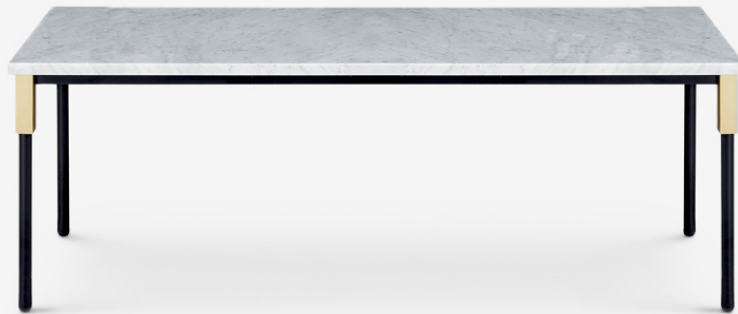

MATCH TABLE

BERNHARDT & VELLA FOR ARFLEX

DESIGNER
Bernhardt & Vella

MANUFACTURER
Arflex

ORIGIN
Italy

PRODUCTION
Made to Order

DATE
2015

MATERIALS
Black Lacquered Metal structure, Marble top available in Marble or Travertine.

DIMENSIONS
Small: L 48" x W 16.5" x H 13.5"
Large: L 48" x W 16.5" x H 16.5"