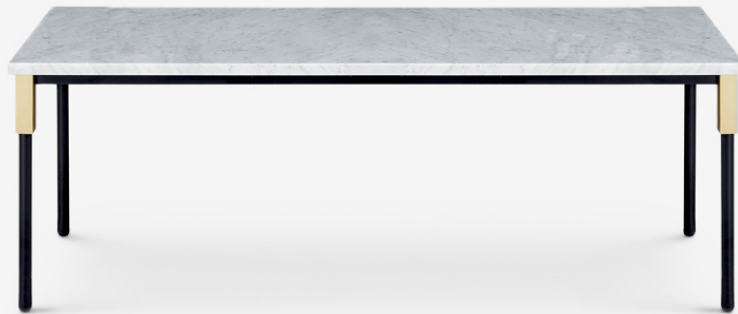

MATCH TABLE

BERNHARDT & VELLA FOR ARFLEX

DESIGNER

Bernhardt & Vella

MANUFACTURER

Arflex

ORIGIN

Italy

PRODUCTION

Made to Order

DATE

2015

MATERIALS/FINISHES

Black lacquered metal structure, marble top available in Marble or Travertine.

DIMENSIONS

Small: L 48" x W 16.5" x H 13.5"

Large: L 48" x W 16.5" x H 16.5"