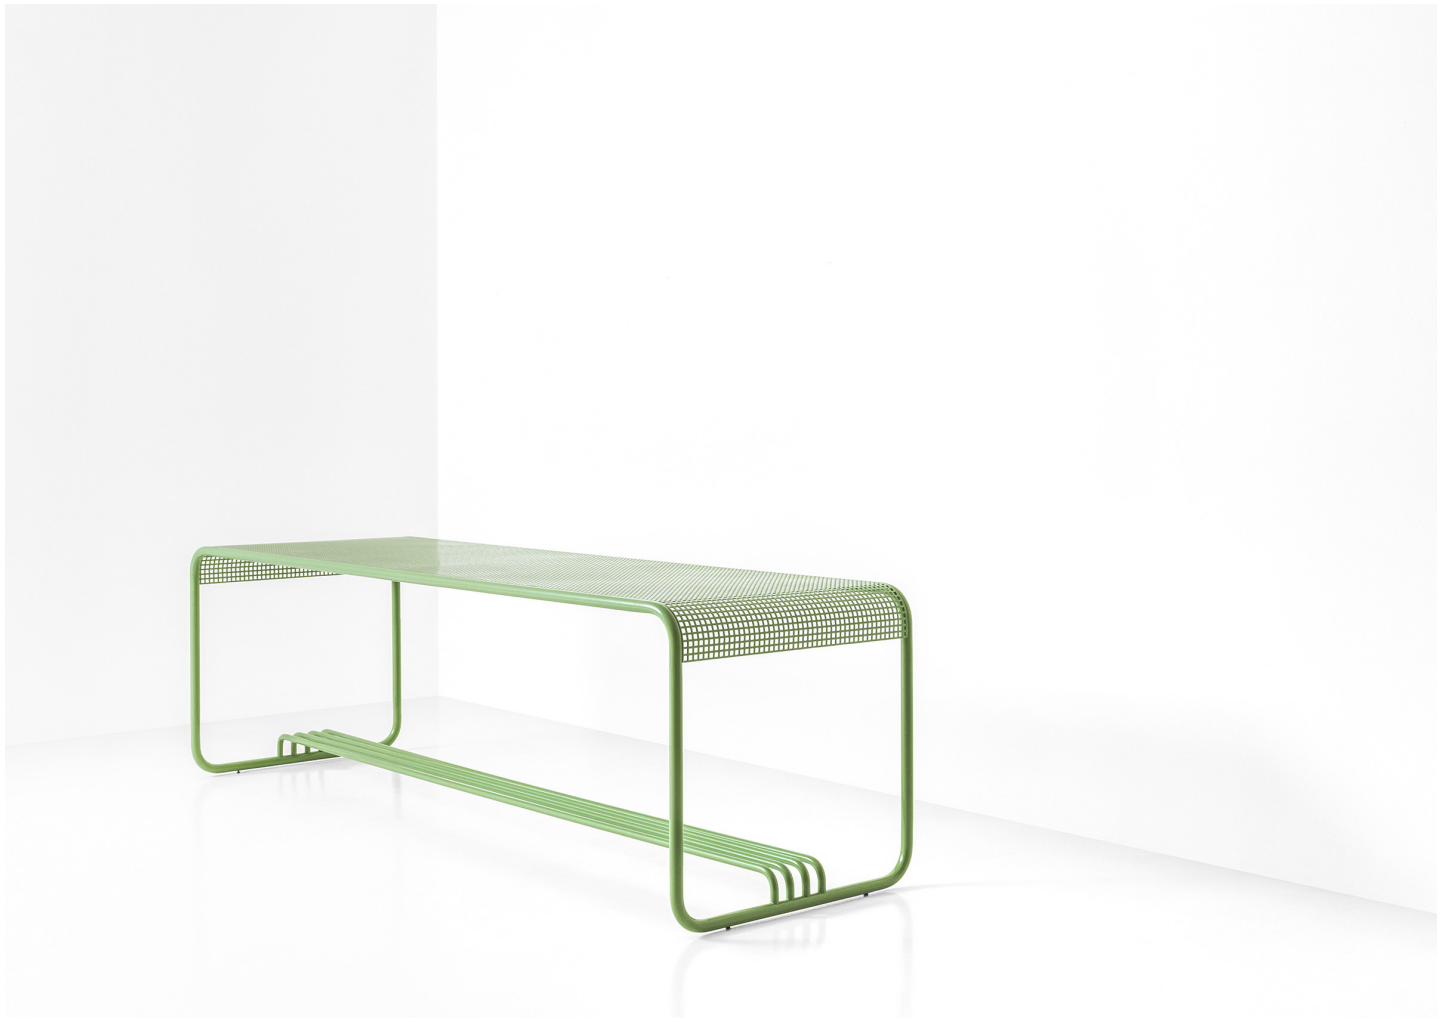

MATERA TABLE

DIMOREMILANO

MANUFACTURER
Dimoremilano

ORIGIN
Italy

PRODUCTION
Made to Order

DATE
2017

WEIGHT
Approximately 77lbs/99lbs.

MATERIALS
Structure in curved painted metal and top in perforated sheet. Brass feet.

DIMENSIONS
180 - L 71" x W 30" x H 28.75"
240 - L 94.5" x W 30" x H 28.75"