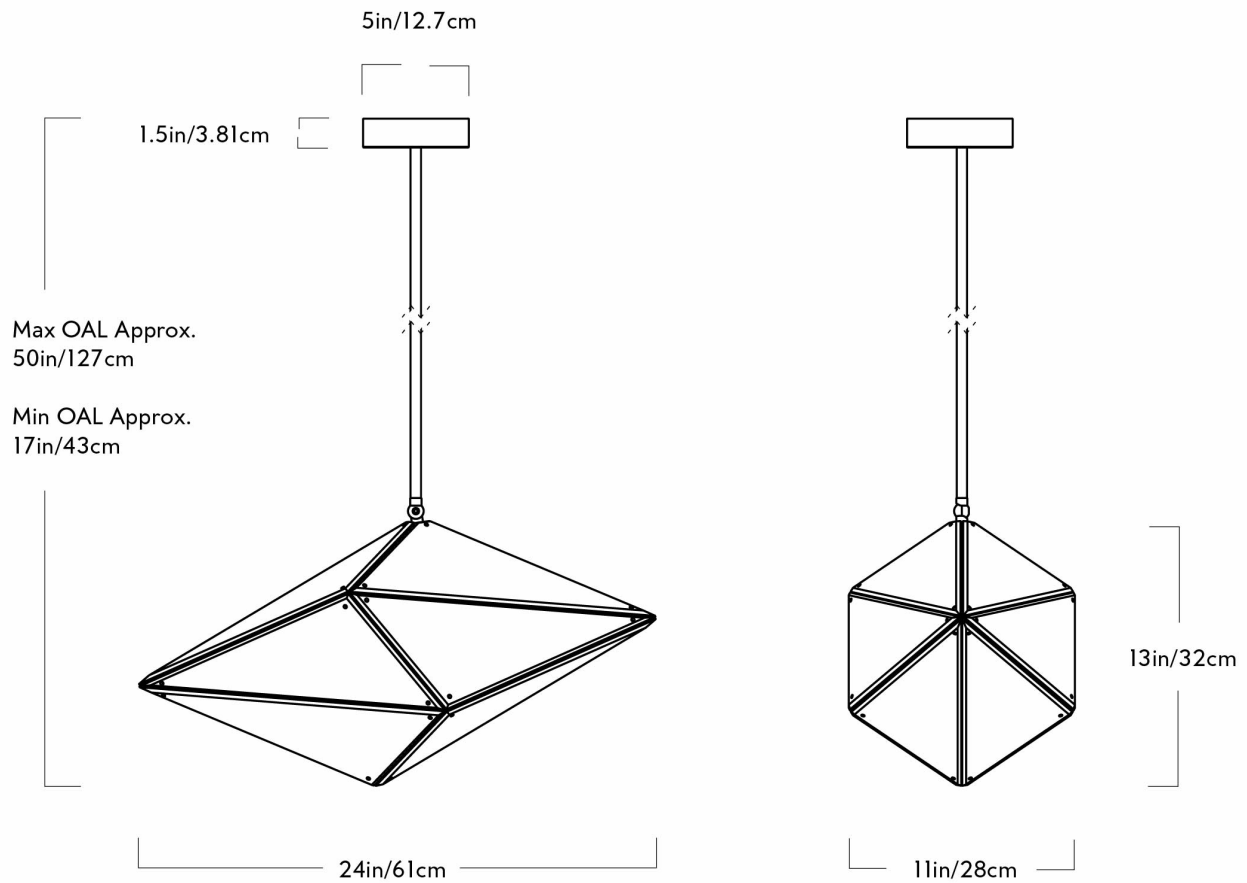

MAXHEDRON 24 — HORIZONTAL

BEC BRITAIN FOR ROLL & HILL

MAXHEDRON 24 – HORIZONTAL

BEC BRITTAIN FOR ROLL & HILL

DESIGNER
Bec Brittain

MANUFACTURER
Roll & Hill

ORIGIN
United States

PRODUCTION
Made to Order

DATE
2012

WEIGHT
14.5 lbs.

CERTIFICATIONS
UL, cUL (120V). CE (240V).

MATERIALS/FINISHES

Brass, steel, and two-way transparent mirror, available in blackened steel, oil-rubbed bronze, or brushed brass finish.

DIMENSIONS

Canopy: Dia. 5" x H 1.5"
Fixture: L 24" x W 11" x H 13"
Overall Height: Min: 17", Max: 50"

ILLUMINATION

120V/240V: R&H LED Bulb, G4, 8 x 1.5 Watt LED, 12 Watts, 220 Lumens, 2700 Kelvin, 90 CRI+, Triac or ELV Dimming.

SUSPENSION

A 35" site-adjustable stem is included with purchase. The aluminum stem will come in matching metal finish. Custom stem lengths are available at an additional cost.