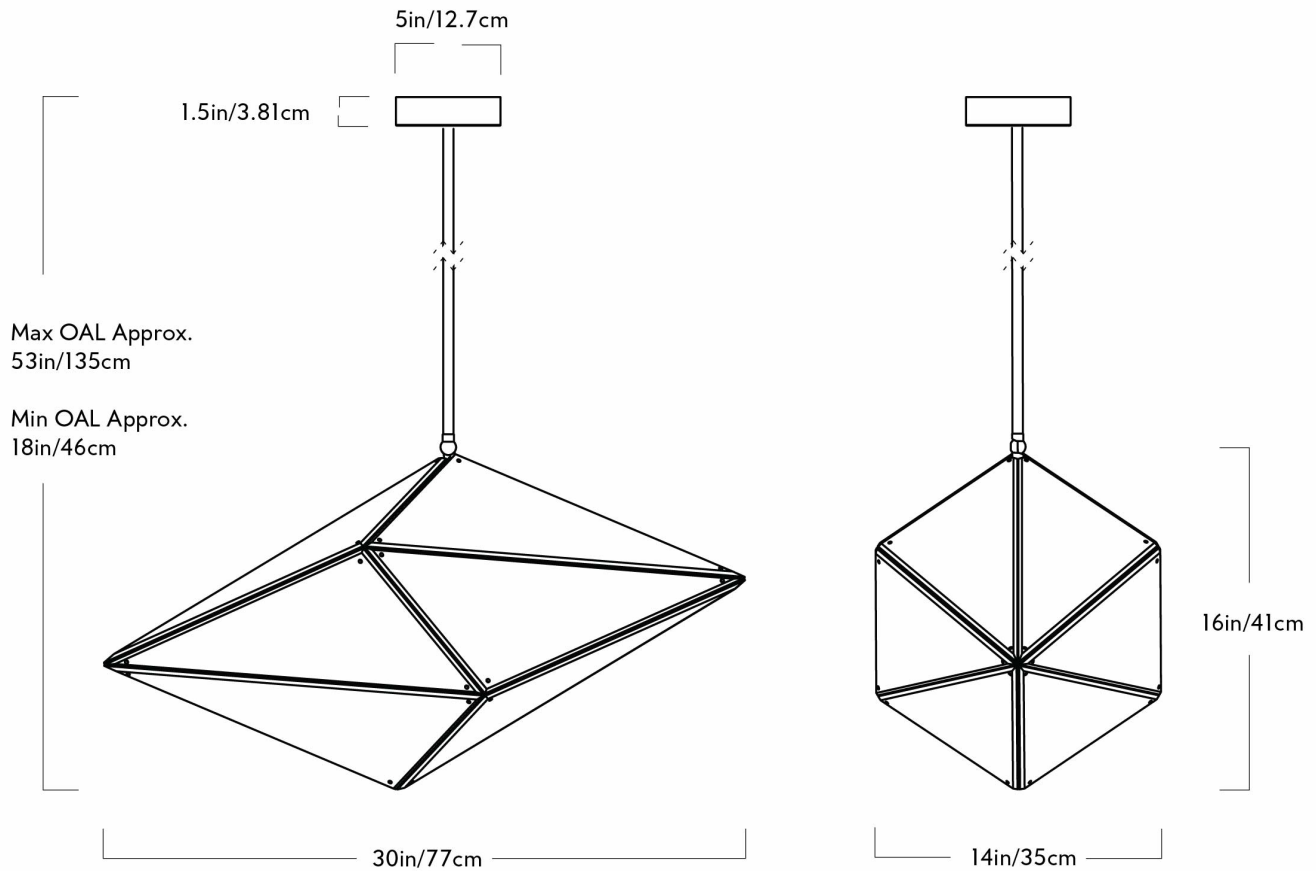

MAXHEDRON 30 — HORIZONTAL

BEC BRITAIN FOR ROLL & HILL

MAXHEDRON 30 — HORIZONTAL

BEC BRITTAIN FOR ROLL & HILL

DESIGNER

Bec Brittain

MANUFACTURER

Roll & Hill

ORIGIN

United States

PRODUCTION

Made to Order

DATE

2012

WEIGHT

18 lbs.

DIMENSIONS

Canopy: Dia. 5" x H 1.5"

Fixture: L 30" x W 14" x H 16"

Overall Height: Min: 18", Max: 53"

ILLUMINATION

120V/240V: R&H LED Bulb, G4, 8 x 1.5 Watt LED, 12 Watts, 220 Lumens, 2700 Kelvin, 90 CRI+, Triac or ELV Dimming.

SUSPENSION

A 35" site-adjustable stem is included with purchase. The aluminum stem will come in matching metal finish. Custom stem lengths are available at an additional cost.