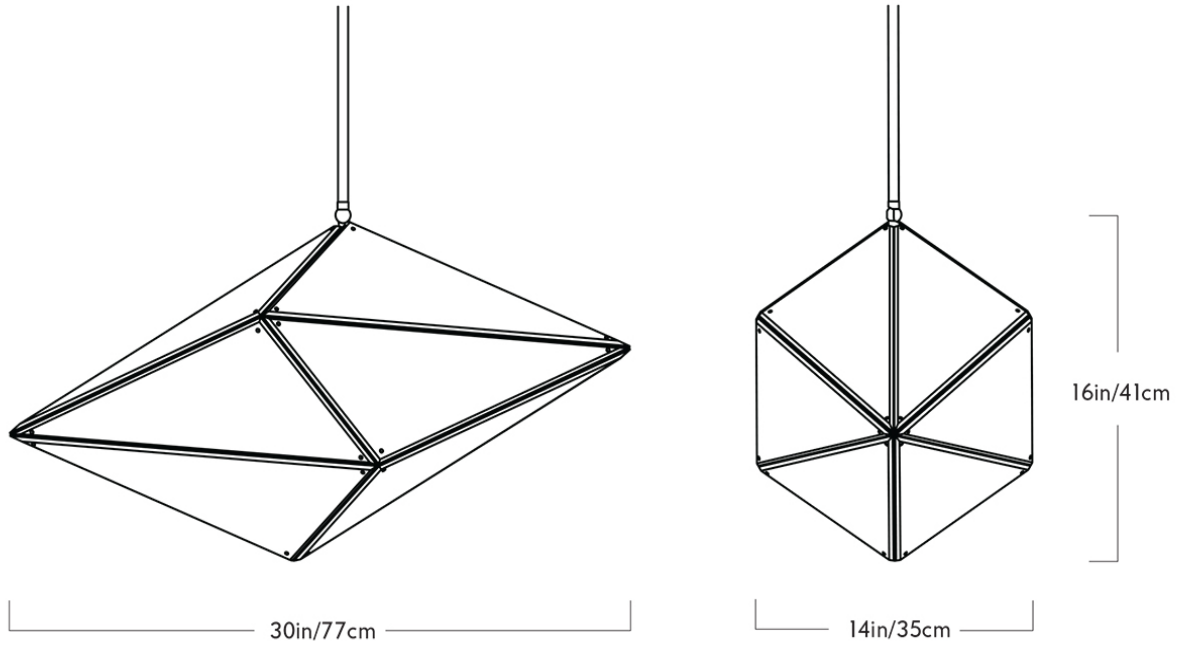

MAXHEDRON 30 — HORIZONTAL

BEC BRITAIN FOR ROLL & HILL

MAXHEDRON 30 — HORIZONTAL

BEC BRITTAIN FOR ROLL & HILL

DESIGNER

Bec Brittain

MANUFACTURER

Roll & Hill

ORIGIN

United States

PRODUCTION

Made to Order

DATE

Designed in 2012

WEIGHT

18lbs

DIMENSIONS

L 30" x W 14" x H 16"

ILLUMINATION

120V/240V: G4, 8 x 20 Watt G4 halogen, 160 Watts, 2400 Lumens, 2700 Kelvin, 90 CRI+, Triac or ELV Dimming.

SUSPENSION

.5" steel stem in matching metal finish. 35" length included with lamp. 96" length available for additional cost. Stem length can be adjusted on site.

CANOPY

5" round in matching metal finish.