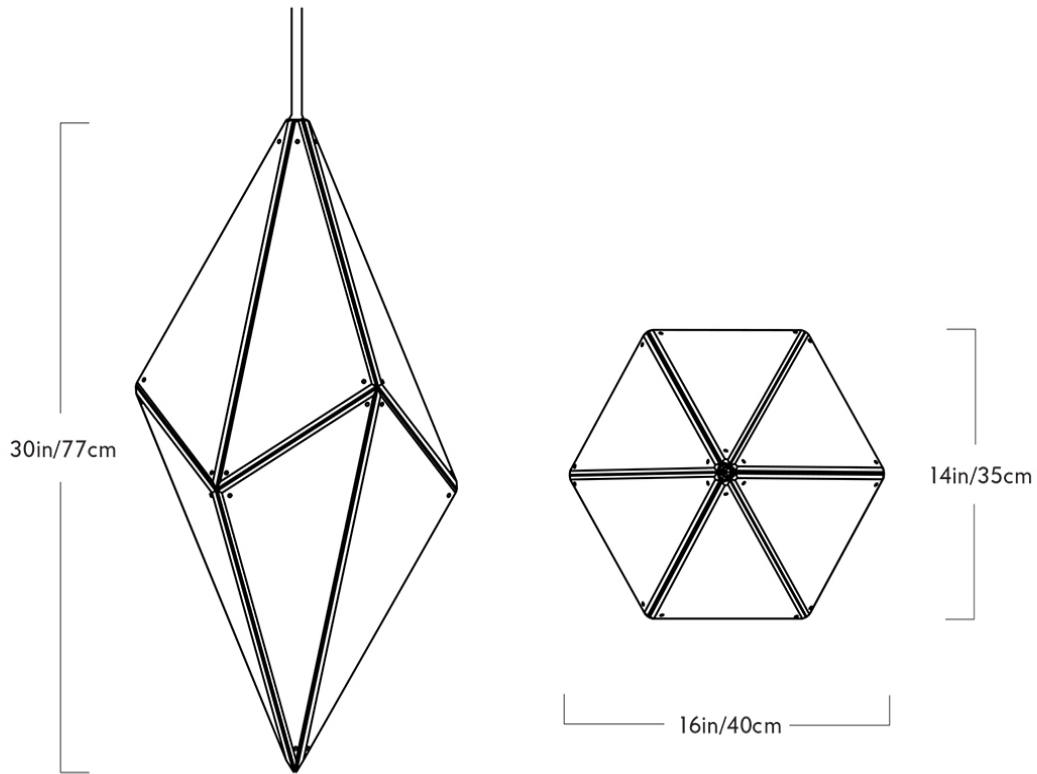

MAXHEDRON 30 — VERTICAL

BEC BRITAIN FOR ROLL & HILL

MAXHEDRON 30 — VERTICAL

BEC BRITTAIN FOR ROLL & HILL

DESIGNER

Bec Brittain

MANUFACTURER

Roll & Hill

ORIGIN

United States

PRODUCTION

Made to Order

WEIGHT

18lbs

MATERIALS/FINISHES

Brass, steel and two-way mirror. Blackened steel, oil-rubbed bronze, polished nickel or brushed brass finish.

DIMENSIONS

W 14" x D 16" x H 30"

ILLUMINATION

120V/240V: 8 x 20 Watt G4 halogen, 160 Watts, 2400 Lumens, 2700 Kelvin, Triac or ELV Dimming.

SUSPENSION

.5" steel stem in matching metal finish. 35" length included with lamp. 96" length available for additional cost. Stem length can be adjusted on site.

CANOPY

5" round in matching metal finish.