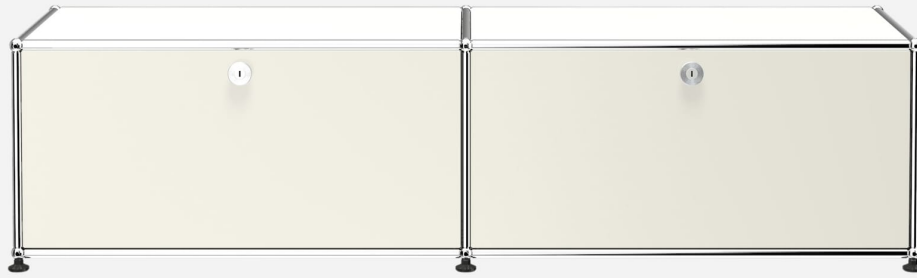

MEDIA B218

USM

MANUFACTURER
USM

ORIGIN
Switzerland

PRODUCTION
Made to Order

WEIGHT
73.9 lbs

MATERIALS
Powder-Coated Steel Panels & Chromed Steel Frame.

DIMENSIONS
W 60" x D 15" x H 17"