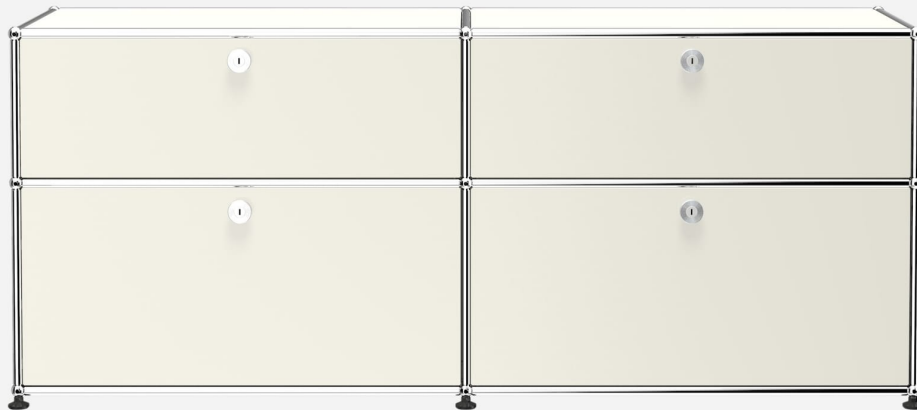

# MID-CREDENZA D

USM

MANUFACTURER  
**USM**

ORIGIN  
**Switzerland**

PRODUCTION  
**Made to Order**

MATERIALS  
**Powder-Coated Steel Panels and Chromed Steel Frame.**

DIMENSIONS  
**W 60" x D 15" x H 26"**