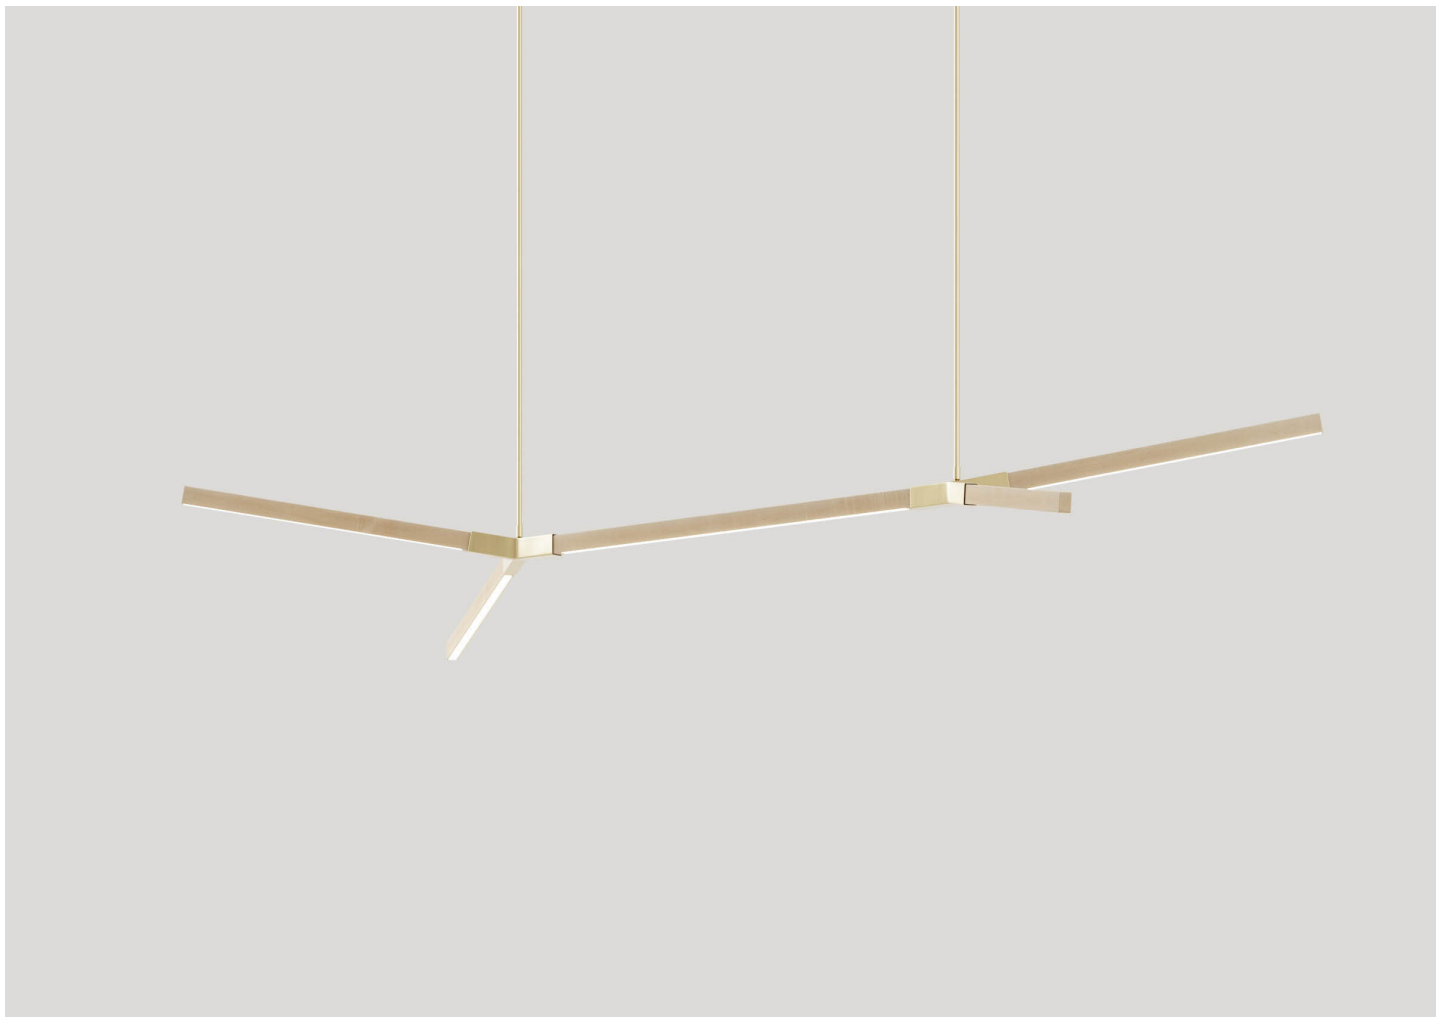

MIDDLE DOUBLE BOUGH

STICKBULB

DESIGNER

Stickbulb

ORIGIN

United States

PRODUCTION

Made to Order

DATE

2018

WEIGHT

30 lbs.

CERTIFICATIONS

UL, cUL, CE.

MATERIALS

Maple, American Walnut, or Ebonized Oak. Metal hardware available in a range of finish options.

DIMENSIONS

Canopy: L 46.5" x W 5.5" x H 1.5"

Fixture: L 83" x W 29" x H 10"

Overall Height: Site adjustable up to 36"

ILLUMINATION

LED - 22W - 3000K - 697lm - 94 CRI - Dimmable.

Input voltage: 120V 50-60hz (Forward phase dimming) or 120V-277V 50-60hz (3-wire dimming) available. Please inquire for other color temperatures.

SUSPENSION

Two site adjustable 36" length stems are included with purchase. Additional stem lengths are available for an additional cost, please inquire directly.