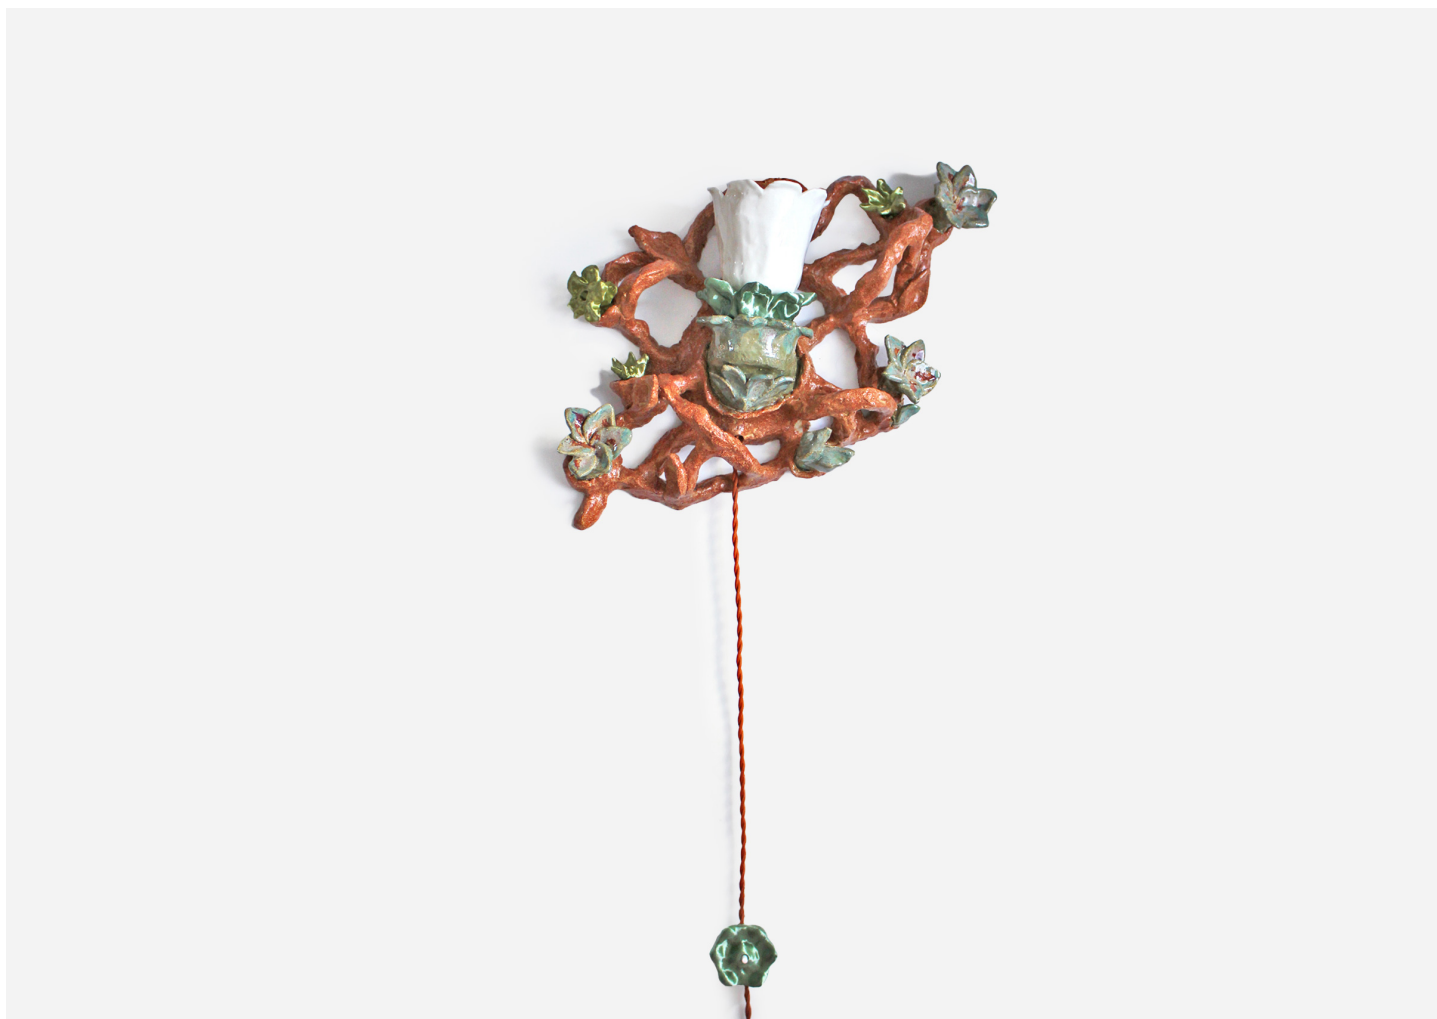

MIDNIGHT JASMINE PEACH 1

NATALIA TRIANTAFYLLI

DESIGNER
Natalia Triantafylli

ORIGIN
United Kingdom

PRODUCTION
One of a Kind

DATE
2024

MATERIALS
Stoneware, Parian Porcelain Shade & 3D Printed PLA.

DIMENSIONS
W 19.7" x D 7.9" x H 19.7"

ILLUMINATION
110v LED E14, golf shape bulb required. Bulb not included.