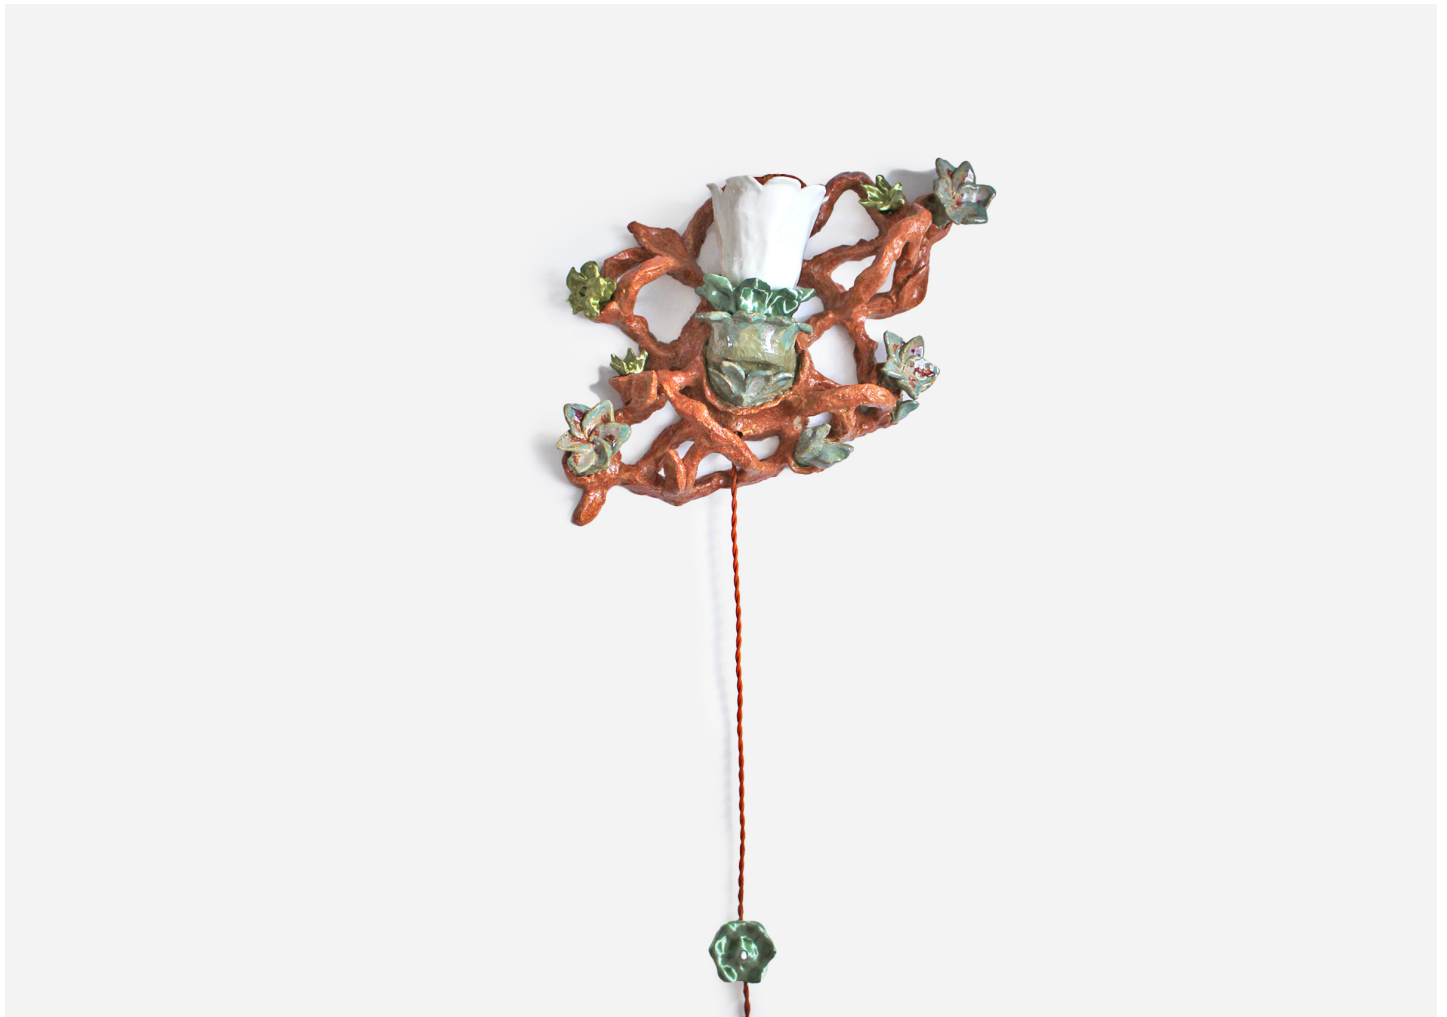

MIDNIGHT JASMINE PEACH 1

NATALIA TRIANTAFYLLI

DESIGNER
Natalia Triantafylli

ORIGIN
United Kingdom

PRODUCTION
One of a Kind

DATE
2024

MATERIALS
Stoneware, Parian Porcelain Shade & 3D Printed PLA.

DIMENSIONS
W 19.7" x D 7.9" x H 19.7"

ILLUMINATION
110v LED E14, golf shape bulb required. Bulb not included.