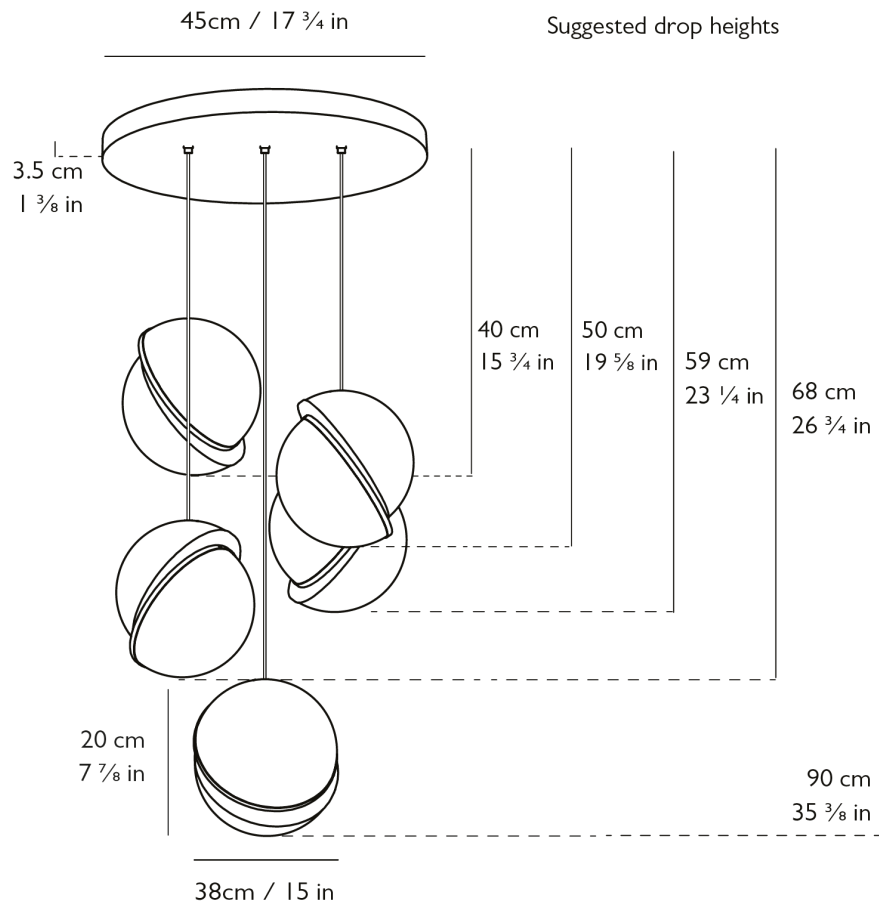

MINI CRESCENT CHANDELIER 5 PIECE

LEE BROOM

MINI CRESCENT CHANDELIER 5 PIECE

LEE BROOM

DESIGNER

Lee Broom

ORIGIN

United Kingdom

DATE

2016

WEIGHT

18.1lbs

CERTIFICATIONS

UL, cUL (110-130V)

CE, CB (220-240V)

MATERIALS/FINISHES

Opal acrylic and steel with Brushed Brass finish.

DIMENSIONS

Overall: Dia 17.8" x H 35.4"

Globes: Dia 7.9" x H 7.9"

ILLUMINATION

110-130V: 45 Watts, 2700 Kelvin, 990 Lumens

Bulb: E26, 9 Watt LED, 800 Lumens, 25,000 Hour Bulb Life (5x supplied).

TRIAC Dimming.

220-240V: 31 Watts, 2700 Kelvin, 700 Lumens

Bulb: E27, 6.2 Watt LED, 470 Lumens, 25,000 Hour Bulb Life (5x supplied).

TRIAC Dimming.

SUSPENSION

5 x 118" adjustable cords with gold fabric outer.