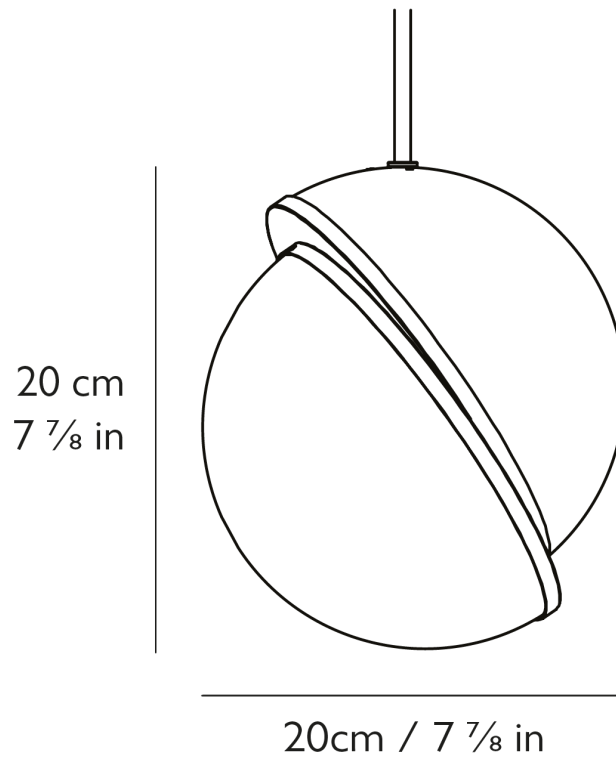

MINI CRESCENT LIGHT

LEE BROOM

DESIGNER

Lee Broom

ORIGIN

United Kingdom

DATE

2016

WEIGHT

2.4 lbs.

CERTIFICATIONS

UL, cUL (110-130V). CE, CB (220-240V).

MATERIALS/FINISHES

Opal acrylic and steel with Brushed Brass finish.

DIMENSIONS

Canopy: Dia 4.7" x H 1.1"

Fixture: Dia. 7.8" x H 7.8"

Overall Height: Adjustable up to 127"

ILLUMINATION

110-130V: 1 x 9W LED bulbs supplied, E26, 800lm, 2700K, CRI 80, 25000 bulb life hours, dimmable.

220-240V: 1 x 6.3W LED bulbs supplied, E27, 470lm, 2700K, CRI 80, 25000 bulb life hours, dimmable.

SUSPENSION

A 118" site-adjustable cord is included with purchase.