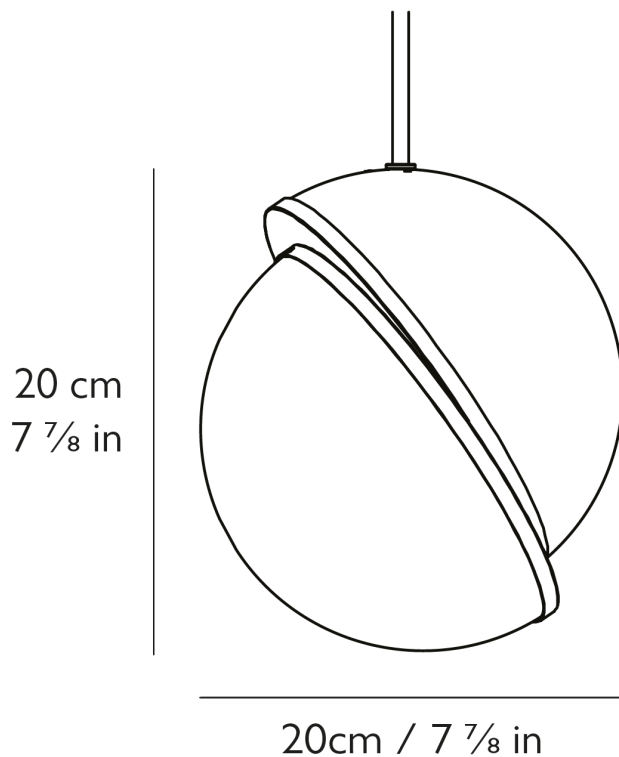

MINI CRESCENT LIGHT

LEE BROOM

MINI CRESCENT LIGHT

LEE BROOM

MANUFACTURER
Lee Broom

ORIGIN
United Kingdom

PRODUCTION
Made to Order

DATE
2016

WEIGHT
2.4 lbs.

CERTIFICATIONS
UL, cUL (110-130V). CE, CB (220-240V).

MATERIALS
Opal Acrylic, Brushed Brass, Steel.

DIMENSIONS
Canopy: Dia 4.7" x H 1.1"
Fixture: Dia. 7.8" x H 8.6"
Overall Height: Adjustable up to 127"

SUSPENSION
A 118" site-adjustable cord is included with purchase.