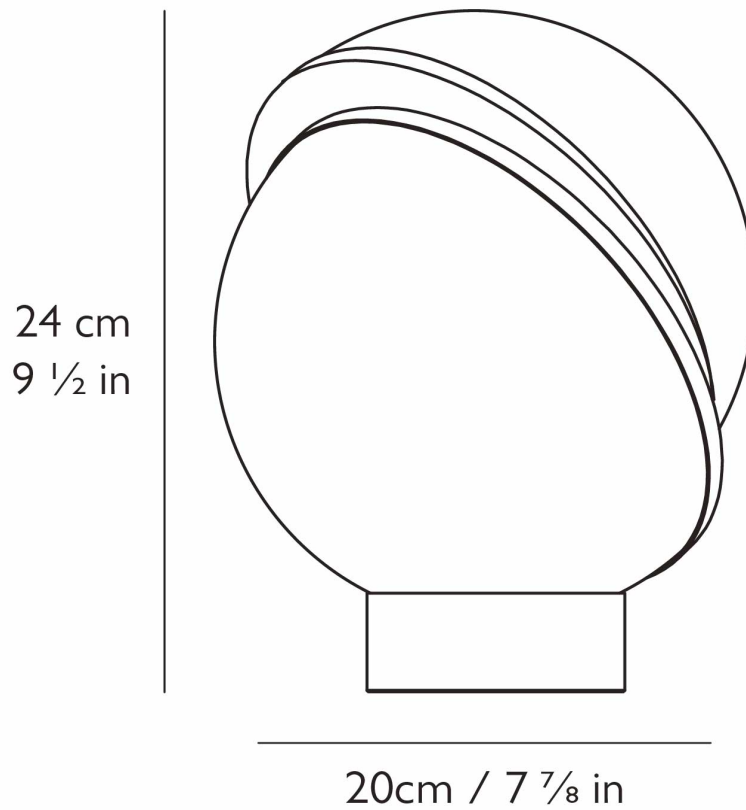

MINI CRESCENT TABLE LAMP

LEE BROOM

DESIGNER

Lee Broom

ORIGIN

United Kingdom

WEIGHT

2 lbs.

CERTIFICATIONS

UL, cUL (110-130V). CE, CB (220-240V).

MATERIALS/FINISHES

Opal acrylic and steel with Brushed Brass finish.

DIMENSIONS

Fixture: Dia. 7.8" x H 9.5"

Base: Dia. 3.9" x H 1"

Cord: L 78.8"

ILLUMINATION

110-130V: 1x 9 Watt LED, E26, 2700 Kelvin, 800 Lumens, CRI 80, 25,000 Hour Bulb Life, dimmable.

220-240V: 1x 6.3 Watt LED, E27, 2700 Kelvin, 470 Lumens, CRI 80, 25,000 Hour Bulb Life, dimmable.