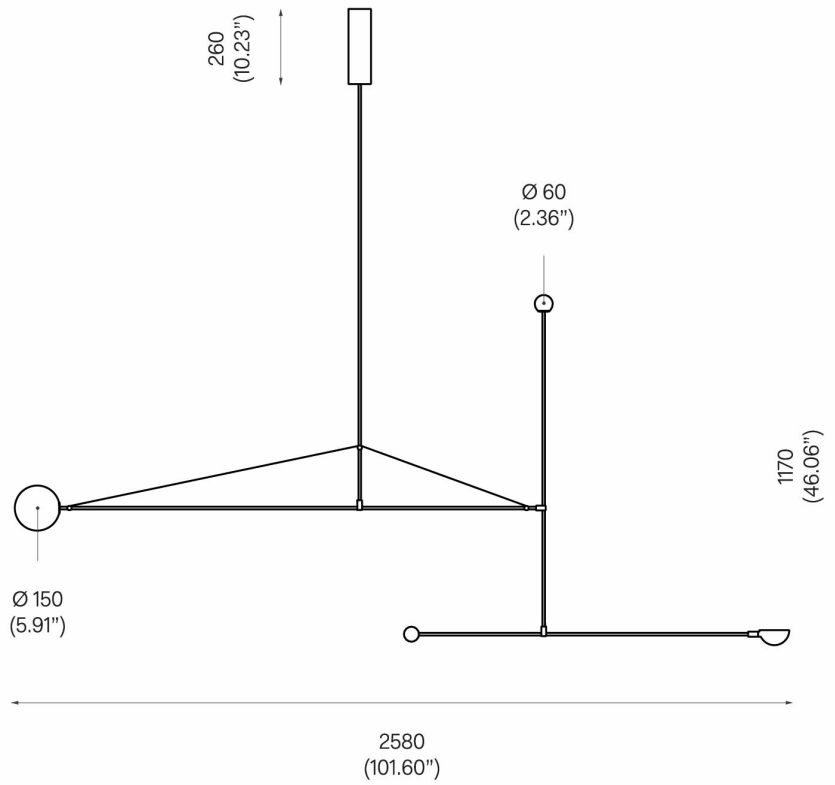

MOBILE CHANDELIER 1

MICHAEL ANASTASSIADES