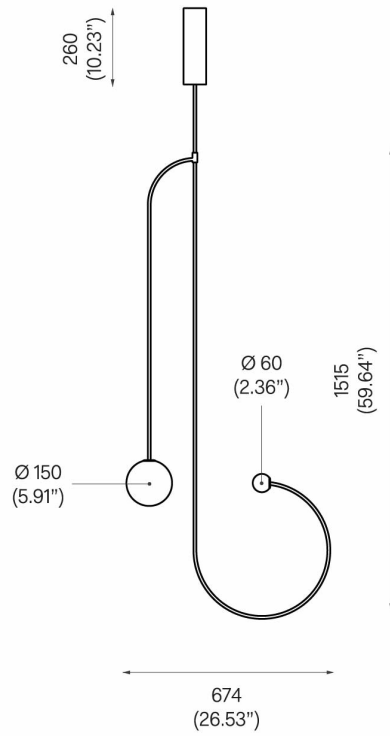

MOBILE CHANDELIER 11

MICHAEL ANASTASSIADES