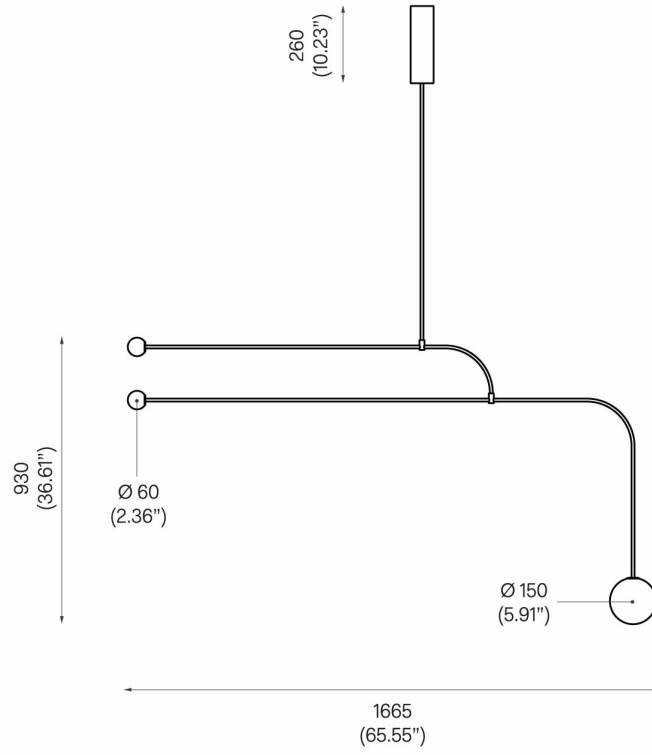

MOBILE CHANDELIER 12

MICHAEL ANASTASSIADES