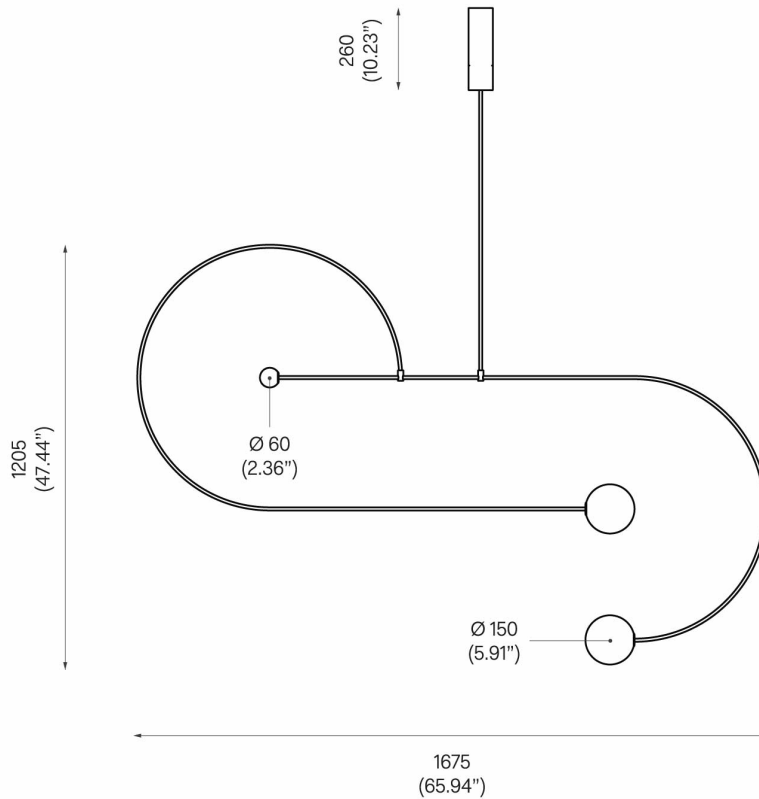

MOBILE CHANDELIER 13

MICHAEL ANASTASSIADES

DESIGNER

Michael Anastassiades

ORIGIN

United Kingdom

PRODUCTION

Made to Order

WEIGHT

39.7 lbs.

CERTIFICATIONS

CE.

DISCLAIMER

Included with purchase is a 4" White Paintable Junction Box Cover, which can be painted to match the wall if needed. This cover is necessary for US installation. Backplate mounting screws are not included. Due to its handmade nature, dimensions may vary up to 10%.

MATERIALS

Black Patinated Brass. Mouth-blown Opaline spheres.

DIMENSIONS

Canopy: H 10.23"

Fixture: L 65.94" x H 47.44"

Small Globe: Dia. 2.36"

Large Globe: Dia. 5.91"

Overall Height: Custom length.

CARE

Clean the fixture with white cotton gloves and a damp cloth. Wipe the glass spheres gently, let them dry before reattaching, and be sure to unplug the fixture before cleaning.

ILLUMINATION

Integrated LED, 9W for Ø 150mm - 800 Lumen - 2700K - Dimmable

Integrated LED, 3W for Ø 60mm - 350 Lumen - 2700K - Dimmable