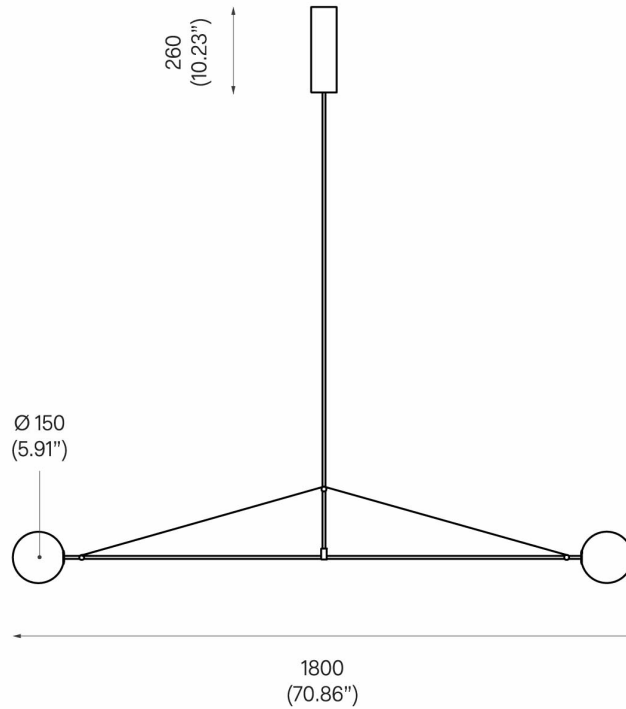

MOBILE CHANDELIER 2

MICHAEL ANASTASSIADES

DESIGNER

Michael Anastassiades

ORIGIN

United Kingdom

PRODUCTION

Made to Order

DATE

2008

WEIGHT

33 lbs.

CERTIFICATIONS

CE.

DISCLAIMER

A 4" white Paintable Junction Box Cover is included with purchase, and can be easily painted to match the wall if required. The Paintable Junction Box Cover is required for US installation. Due to the handmade nature of this product dimensions may vary up to 10% for balancing purposes.

MATERIALS/FINISHES

Brass and mouth-blown opaline spheres, available in Black Patina or White Patina.

DIMENSIONS

Canopy: H 10.23"

Fixture: L 70.86"

Globe: Dia. 5.91"

Overall Height: Custom rod length made to order. (Min: 23", Max: 92.8".)

CARE

Using white cotton gloves provided, turn off and unplug fixture before cleaning. Carefully use a lightly damp soft dust cloth and gently go over marks until clean. Dry after with a soft dust cloth. Make sure fixture is dry before switching electricity on. Remove opaline glass spheres and lightly clean using a damp cloth only on the outside of sphere. Only put glass sphere back on once fully dry.

ILLUMINATION

120V/240V: Integrated LED 9W, 800lm/2700k, 19W Max, Dimmable.

SUSPENSION