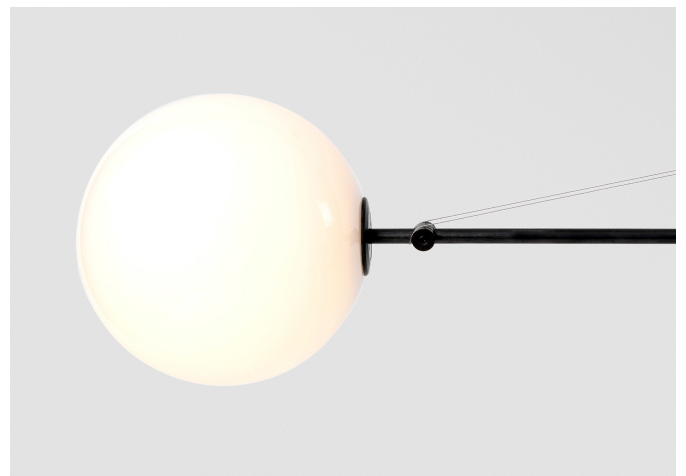

MOBILE CHANDELIER 2

MICHAEL ANASTASSIADES

MOBILE CHANDELIER 2

MICHAEL ANASTASSIADES

DESIGNER

Michael Anastassiades

ORIGIN

United Kingdom

DISCLAIMER

A 4" white Paintable Junction Box Cover is included with purchase, and can be easily painted to match the wall if required. The Paintable Junction Box Cover is required for US installation. Due to the handmade nature of this product dimensions may vary up to 10% for balancing purposes.

MATERIALS/FINISHES

Brass and mouth-blown opaline spheres, available in Black Patina or White Patina.

DIMENSIONS

Canopy: H 10.23"

Fixture: L 70.86"

Globe: Dia. 5.91"

Overall Height: Custom rod length made to order. (Min: 23", Max: 92.8".)