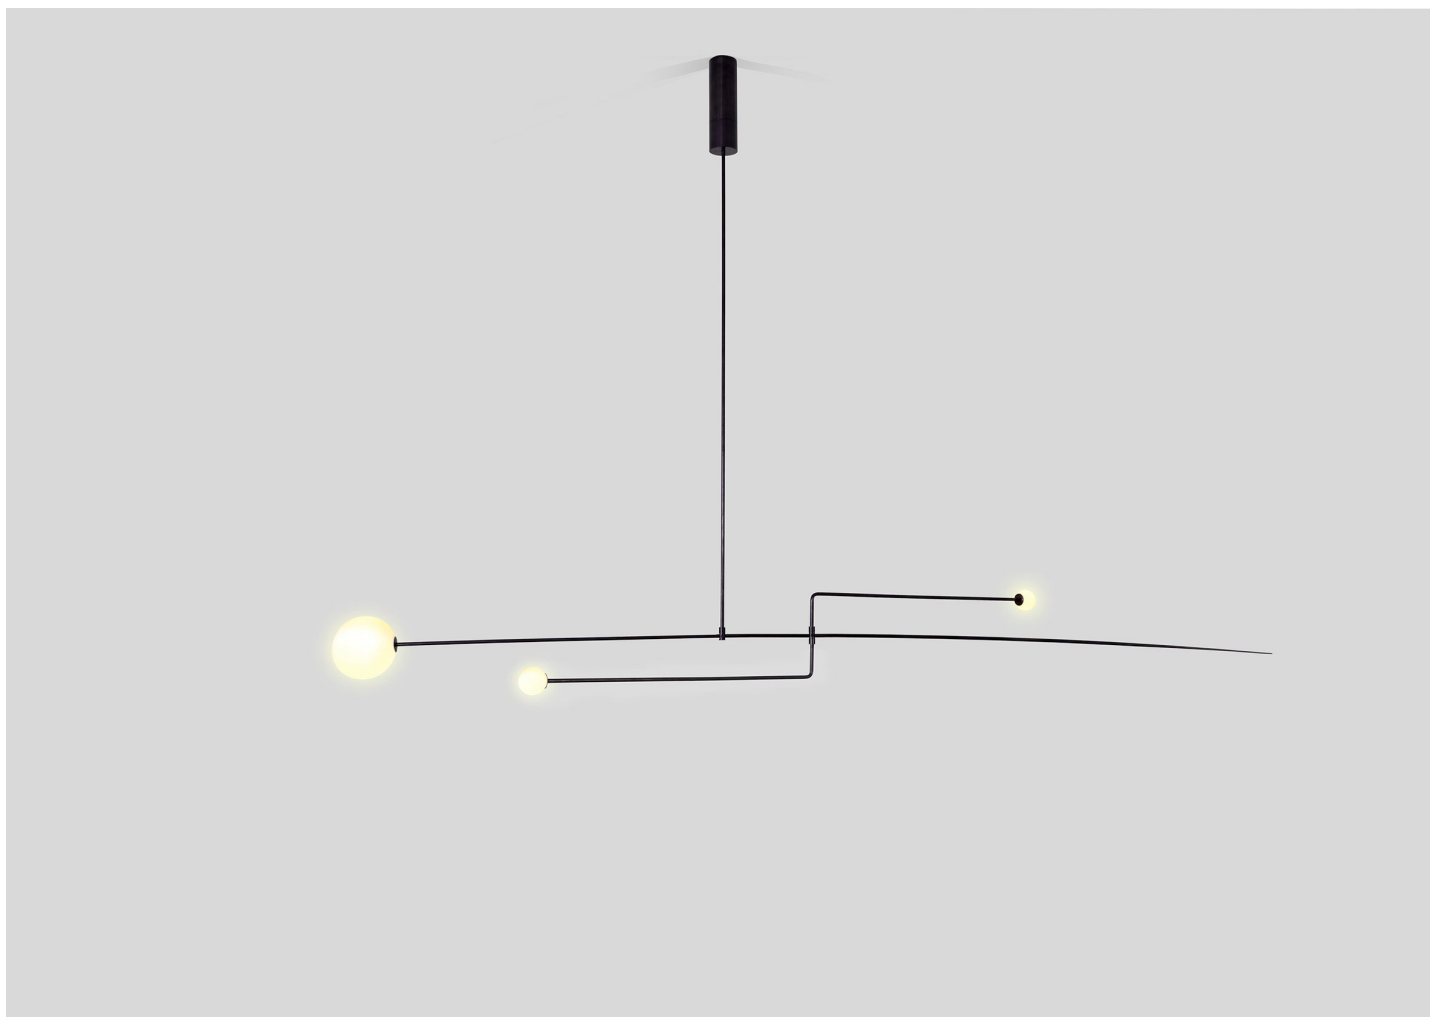

MOBILE CHANDELIER 3

MICHAEL ANASTASSIADES FOR STUDIO MICHAEL ANASTASSIADES

DESIGNER
Michael Anastassiades

MANUFACTURER
Studio Michael Anastassiades

ORIGIN
United Kingdom

PRODUCTION
Made to Order

WEIGHT
33 lbs.

CERTIFICATIONS
CE.

DISCLAIMER

Included with purchase is a 4" White Paintable Junction Box Cover, which can be painted to match the wall if needed. This cover is necessary for US installation. Backplate mounting screws are not included. Due to its handmade nature, dimensions may vary up to 10%.

MATERIALS

Black Patinated Brass. Mouth-blown Opaline spheres.

DIMENSIONS

Canopy: H 10.23"

Fixture: L 90.5"

Small Globe: Dia. 2.36"

Large Globe: Dia. 5.91"

Overall Height: Custom length made to order. (Min: 20.7", Max: 95")

CARE

Clean the fixture with white cotton gloves and a damp cloth. Wipe the glass spheres gently, let them dry before reattaching, and be sure to unplug the fixture before cleaning.

ILLUMINATION

Integrated LED, 9W for Ø 150mm - 800 Lumen - 2700K - Dimmable

Integrated LED, 3W for Ø 60mm - 350 Lumen - 2700K - Dimmable

SUSPENSION

Specify the drop length when ordering, measured from the ceiling to the bottom of the fitting. Min: 50", Max: 108".