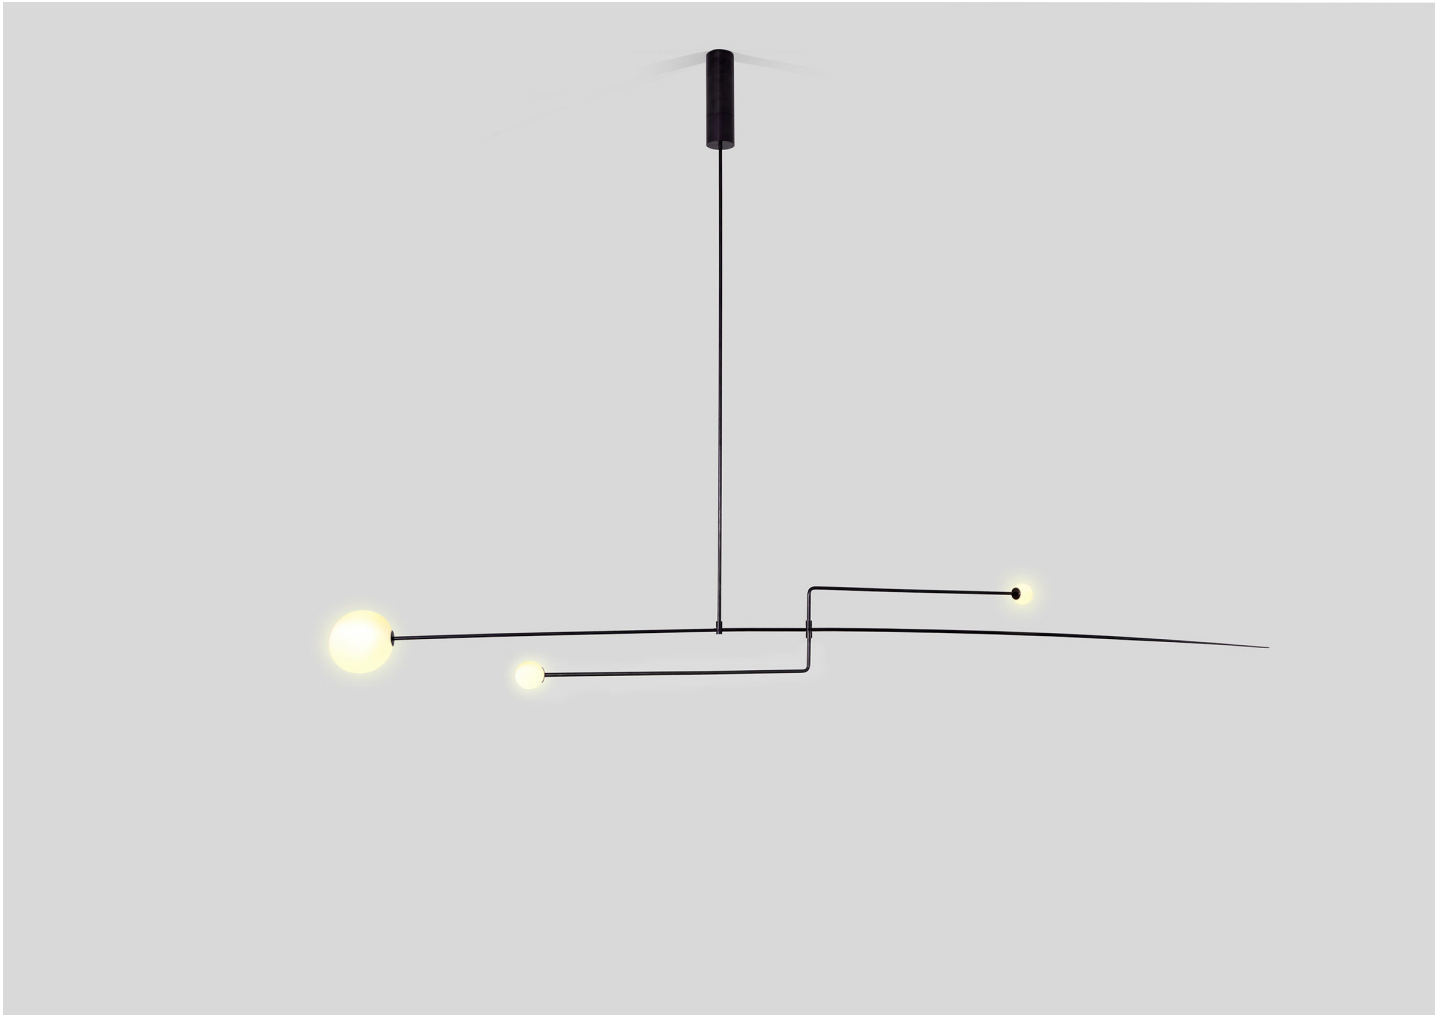

MOBILE CHANDELIER 3

MICHAEL ANASTASSIADES