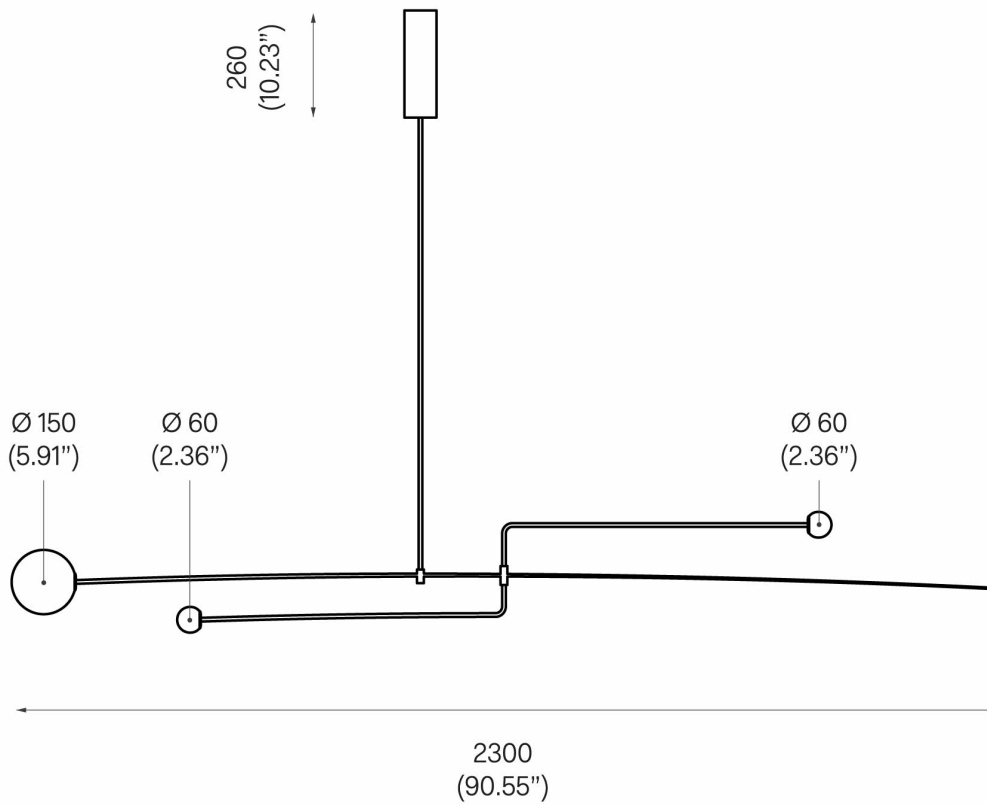

MOBILE CHANDELIER 3

MICHAEL ANASTASSIADES

DESIGNER

Michael Anastassiades

ORIGIN

United Kingdom

PRODUCTION

Made to Order

WEIGHT

33 lbs.

CERTIFICATIONS

CE.

DISCLAIMER

Included with purchase is a 4" White Paintable Junction Box Cover, which can be painted to match the wall if needed. This cover is necessary for US installation. Backplate mounting screws are not included. Due to its handmade nature, dimensions may vary up to 10%.

MATERIALS

Black Patinated Brass. Mouth-blown Opaline spheres.

DIMENSIONS

Canopy: H 10.23"

Fixture: L 90.5"

Small Globe: Dia. 2.36"

Large Globe: Dia. 5.91"

Overall Height: Custom length.

CARE

Clean the fixture with white cotton gloves and a damp cloth. Wipe the glass spheres gently, let them dry before reattaching, and be sure to unplug the fixture before cleaning.

ILLUMINATION

Integrated LED, 9W for Ø 150mm - 800 Lumen - 2700K - Dimmable

Integrated LED, 3W for Ø 60mm - 350 Lumen - 2700K - Dimmable