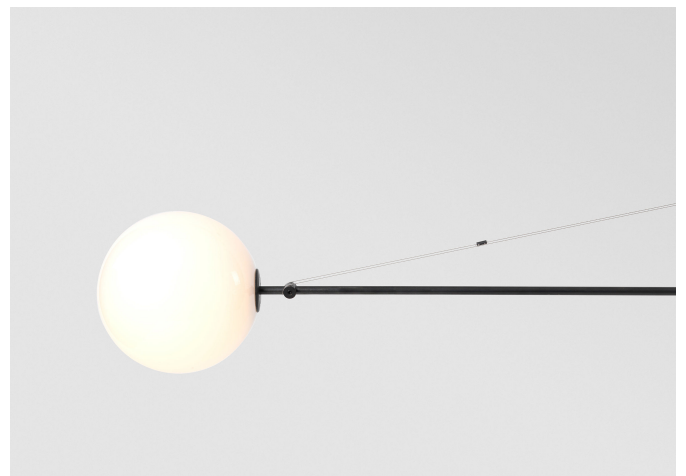

MOBILE CHANDELIER 4

MICHAEL ANASTASSIADES