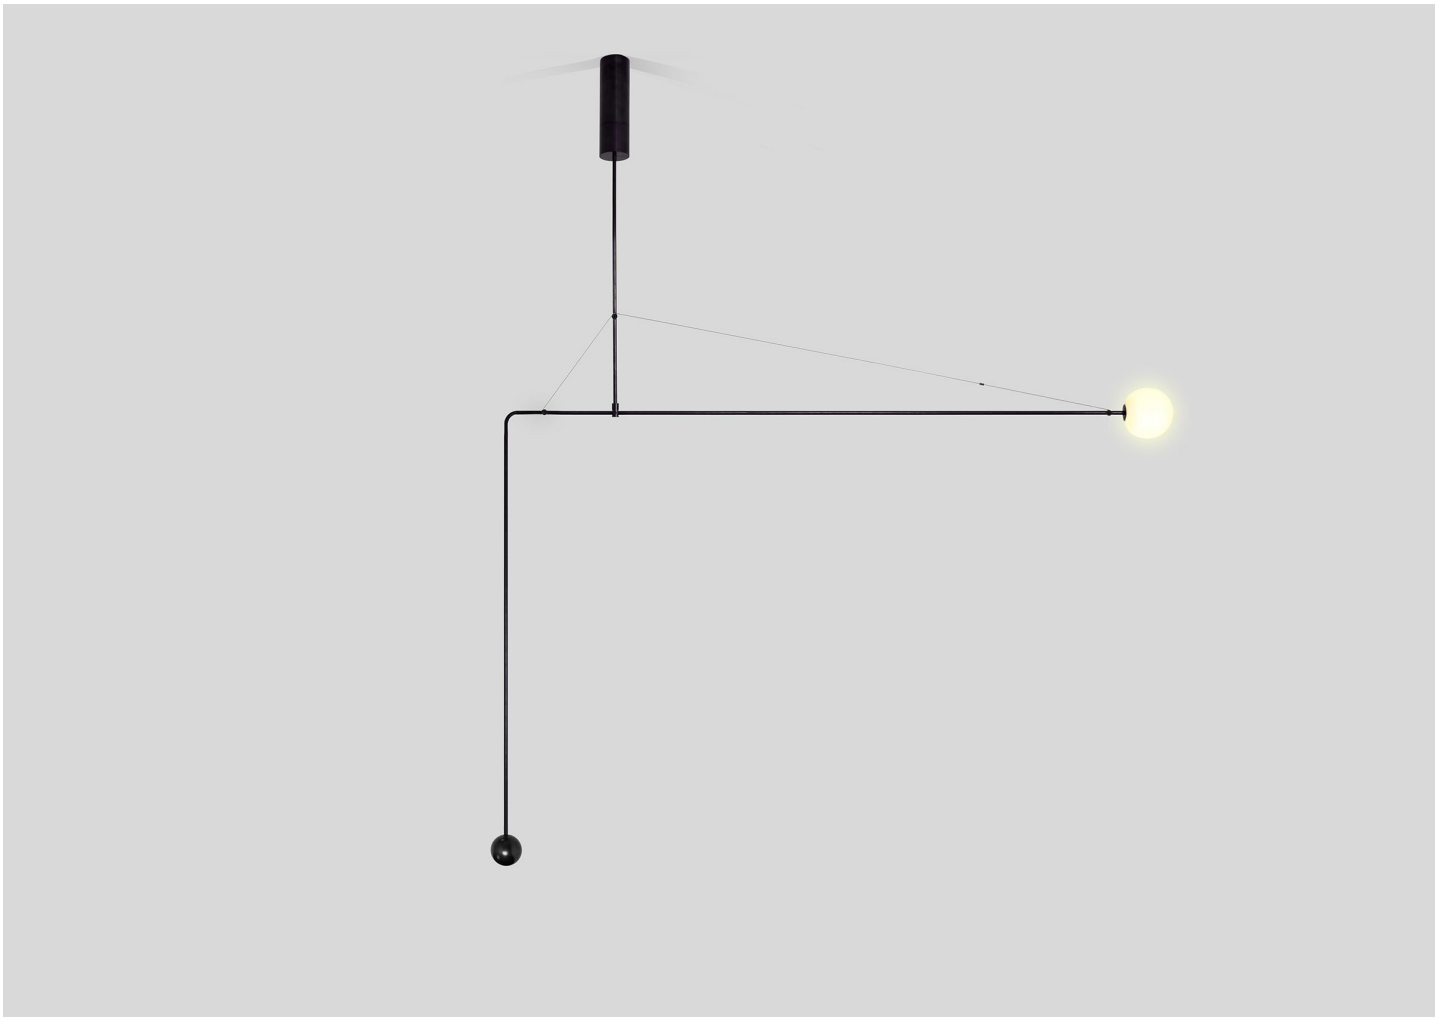

# MOBILE CHANDELIER 4

MICHAEL ANASTASSIADES FOR STUDIO MICHAEL ANASTASSIADES

DESIGNER  
Michael Anastassiades

MANUFACTURER  
Studio Michael Anastassiades

ORIGIN  
United Kingdom

PRODUCTION  
Made to Order

WEIGHT  
33 lbs.

#### DISCLAIMER

Included with purchase is a 4" White Paintable Junction Box Cover, which can be painted to match the wall if needed. This cover is necessary for US installation. Backplate mounting screws are not included. Due to its handmade nature, dimensions may vary up to 10%.

#### DIMENSIONS

Canopy: H 10.23"

Fixture: L 101.57" x H 52.24"

Small Globe: Dia. 2.36"

Large Globe: Dia. 5.91"

Overall Height: Custom length made to order. (Min: 71.4", Max: 141")

#### ILLUMINATION

Integrated LED, 9W for Ø 150mm - 800 Lumen - 2700K - Dimmable

Integrated LED, 3W for Ø 60mm - 350 Lumen - 2700K - Dimmable