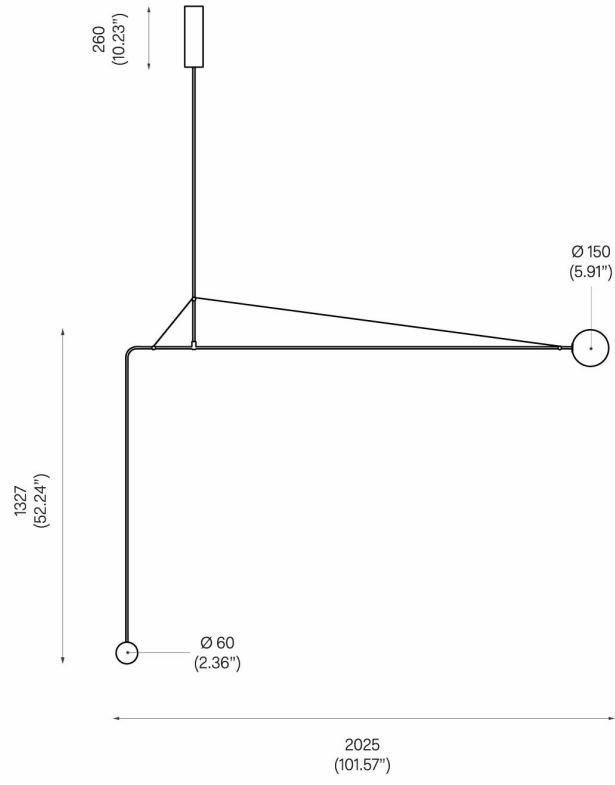

MOBILE CHANDELIER 4

MICHAEL ANASTASSIADES