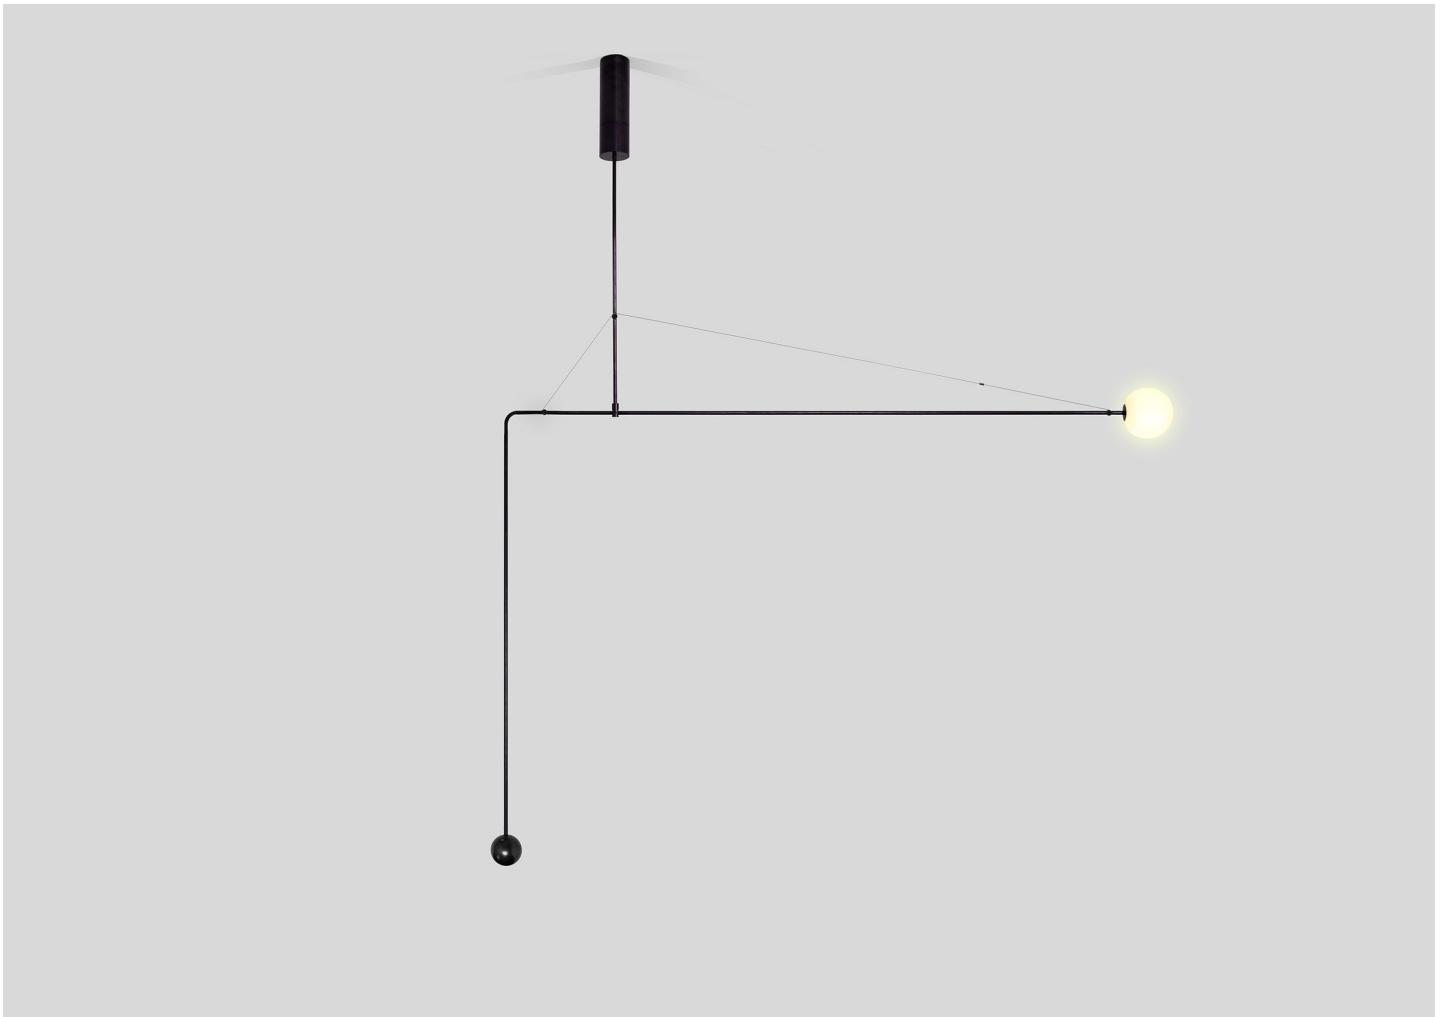

MOBILE CHANDELIER 4

MICHAEL ANASTASSIADES