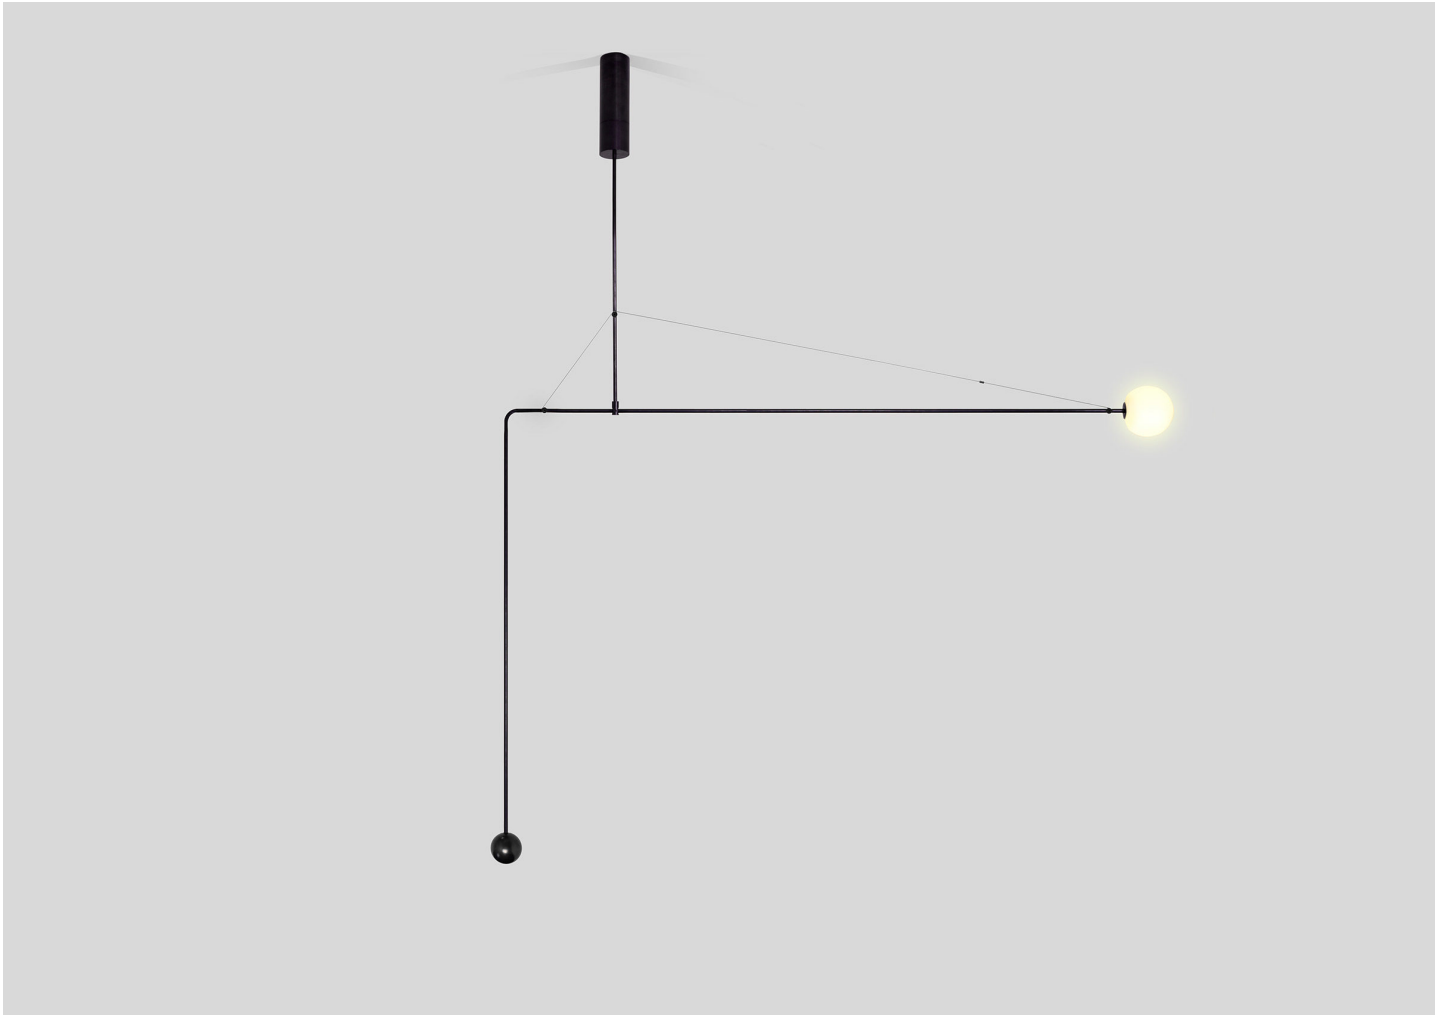

MOBILE CHANDELIER 4

MICHAEL ANASTASSIADES