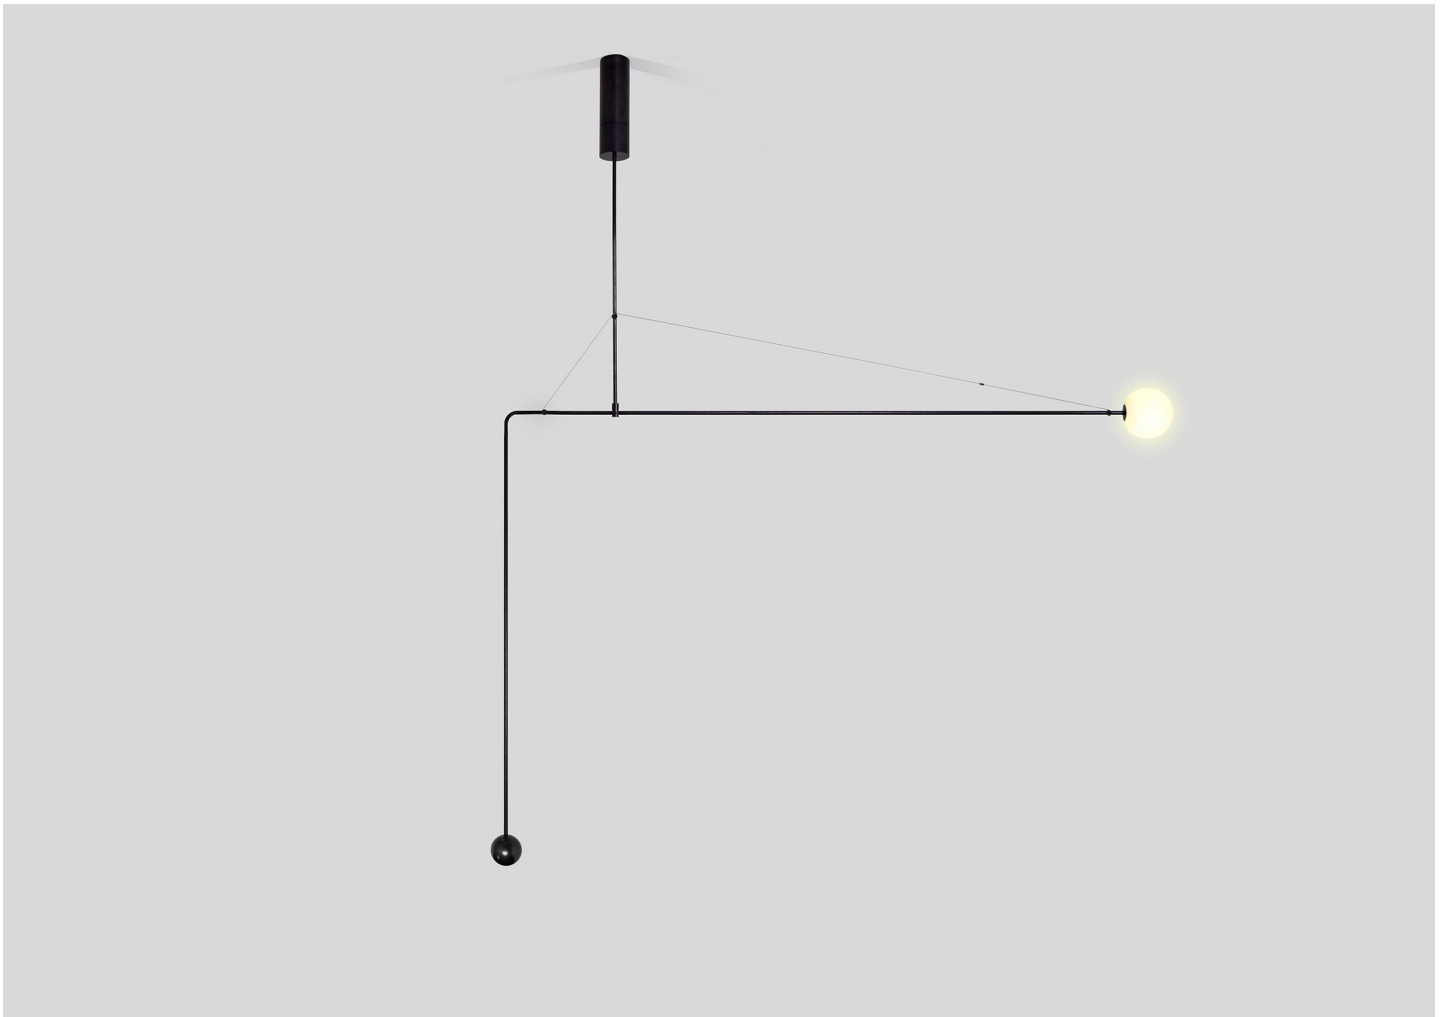

MOBILE CHANDELIER 4

MICHAEL ANASTASSIADES FOR STUDIO MICHAEL ANASTASSIADES

DESIGNER
Michael Anastassiades

MANUFACTURER
Studio Michael Anastassiades

ORIGIN
United Kingdom

PRODUCTION
Made to Order

WEIGHT
33 lbs.

CERTIFICATIONS
CE.

DISCLAIMER

Included with purchase is a 4" White Paintable Junction Box Cover, which can be painted to match the wall if needed. This cover is necessary for US installation. Backplate mounting screws are not included. Due to its handmade nature, dimensions may vary up to 10%.

MATERIALS

Black Patinated Brass. Mouth-blown Opaline spheres.

DIMENSIONS

Canopy: H 10.23"

Fixture: L 101.57" x H 52.24"

Small Globe: Dia. 2.36"

Large Globe: Dia. 5.91"

Overall Height: Custom length made to order. (Min: 71.4", Max: 141")

CARE

Clean the fixture with white cotton gloves and a damp cloth. Wipe the glass spheres gently, let them dry before reattaching, and be sure to unplug the fixture before cleaning.

ILLUMINATION

Integrated LED, 9W for Ø 150mm - 800 Lumen - 2700K - Dimmable

SUSPENSION

Specify the drop length when ordering, measured from the ceiling to the bottom of the fitting. Min: 50", Max: 108".

RACKPLATE

THE FUTURE PERFECT