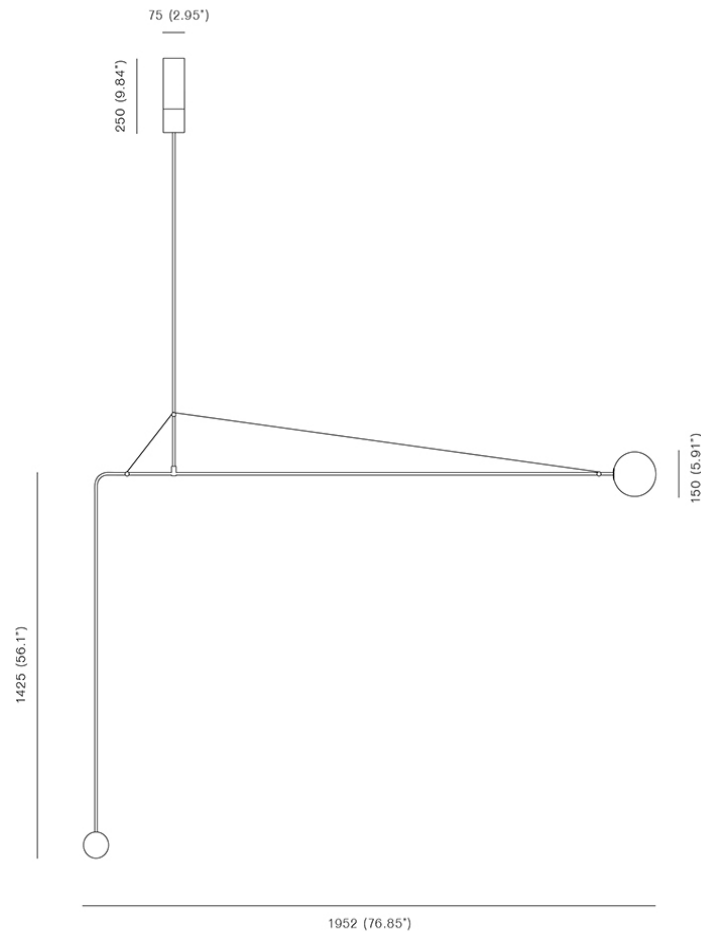

MOBILE CHANDELIER 4

MICHAEL ANASTASSIADES

DESIGNER

Michael Anastassiades

ORIGIN

United Kingdom

PRODUCTION

Made to Order

DATE

2008

WEIGHT

33lbs

CERTIFICATIONS

CE Marking.

MATERIALS/FINISHES

Black patinated brass and mouth blown opaline spheres.

DIMENSIONS

W 77" x H 56.1"

Small globe: Dia 2"

Due to the handmade nature of this product dimensions may vary up to 10% for balancing purposes.

CARE

Using white cotton gloves provided, turn off and unplug fixture before cleaning. Carefully use a lightly damp soft dust cloth and gently go over marks until clean. Dry after with a soft dust cloth. Make sure fixture is dry before switching electricity on. Remove opaline glass spheres and lightly clean using a damp cloth only on the outside of sphere. Only put glass sphere back on once fully dry.

ILLUMINATION

G6.35, 50W. 12V Frosted Halogen, 760 Lumens, 2700 Kelvin, Max 50W. Dimmable.

SUSPENSION

Pendant rod length is made to order. Upon confirmation of your order, we will contact you for overall drop length, measured from the ceiling to bottom of fixture. Minimum total drop 70.6" (with remote transformer). Maximum total drop 140". Custom dimensions available upon request. Minimum width 59", maximum width 76.8".