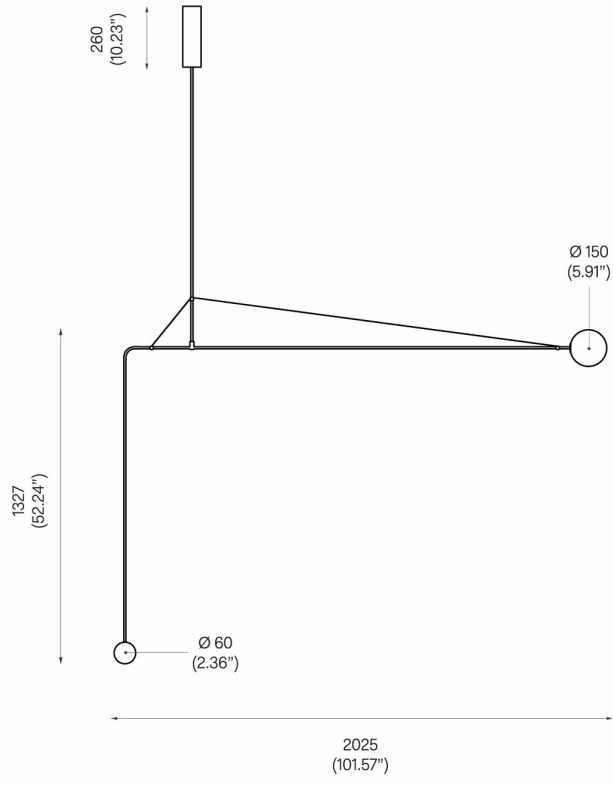

MOBILE CHANDELIER 4

MICHAEL ANASTASSIADES