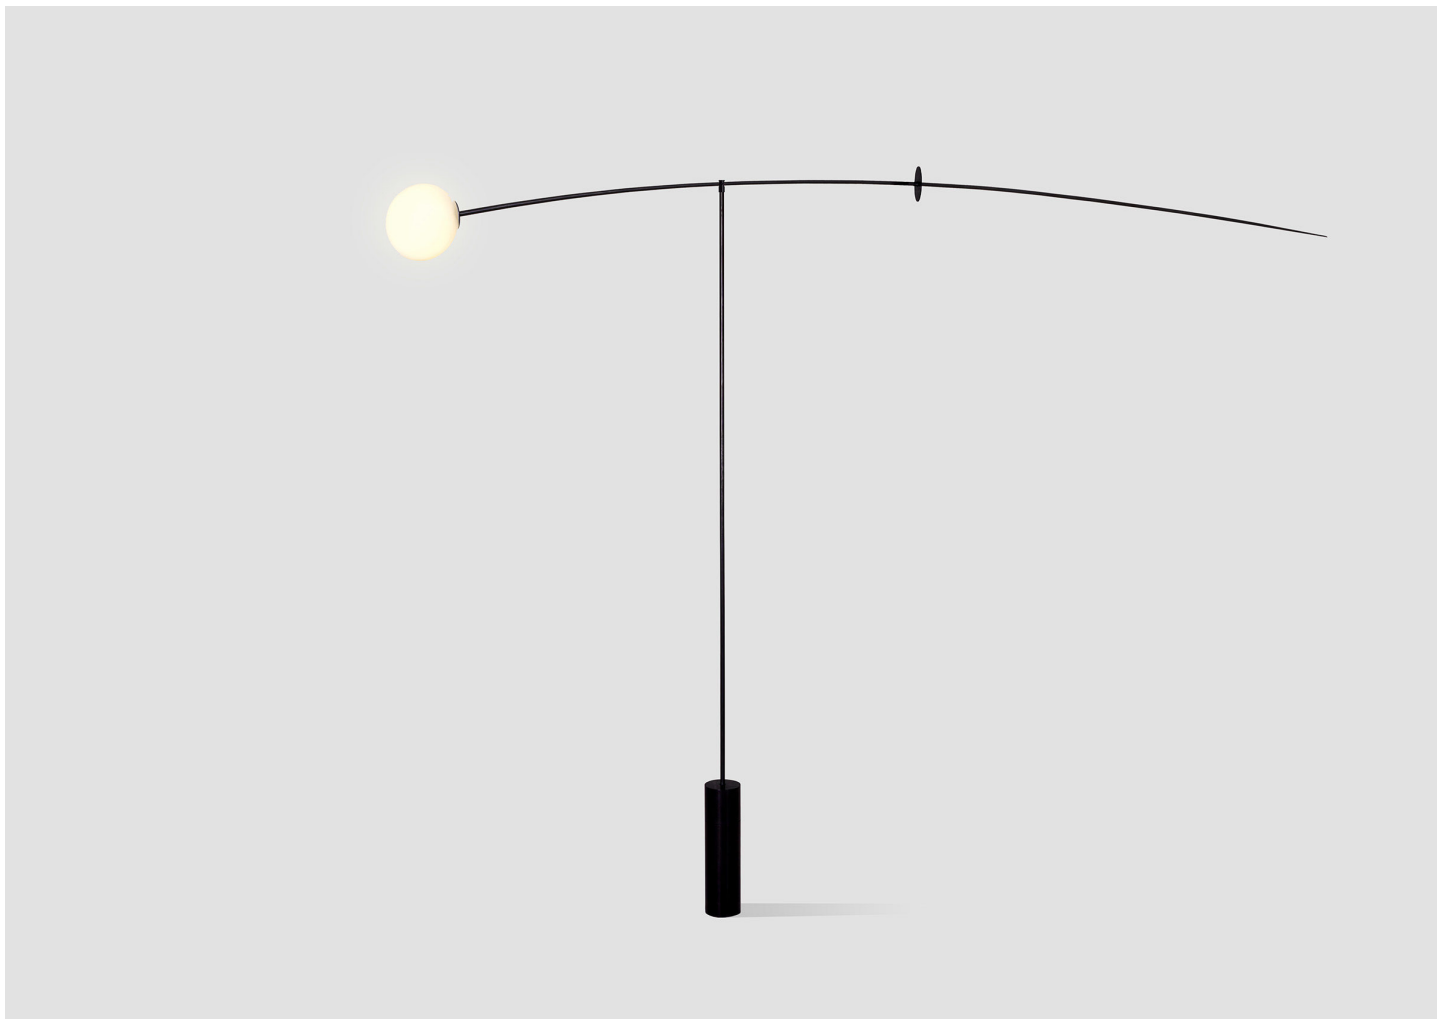

# MOBILE CHANDELIER 5 FLOOR LAMP

MICHAEL ANASTASSIADES FOR STUDIO MICHAEL ANASTASSIADES

DESIGNER  
Michael Anastassiades

MANUFACTURER  
Studio Michael Anastassiades

ORIGIN  
United Kingdom

PRODUCTION  
Made to Order

#### DIMENSIONS

Fixture: W 90.55" x H 70.15"

Globe: Dia. 5.91"

Cord: L 98"

#### ILLUMINATION

120V/240V: Integrated LED, 9W for Ø 150mm - 750 Lumen - 2700K - Dimmable - 80 CRI