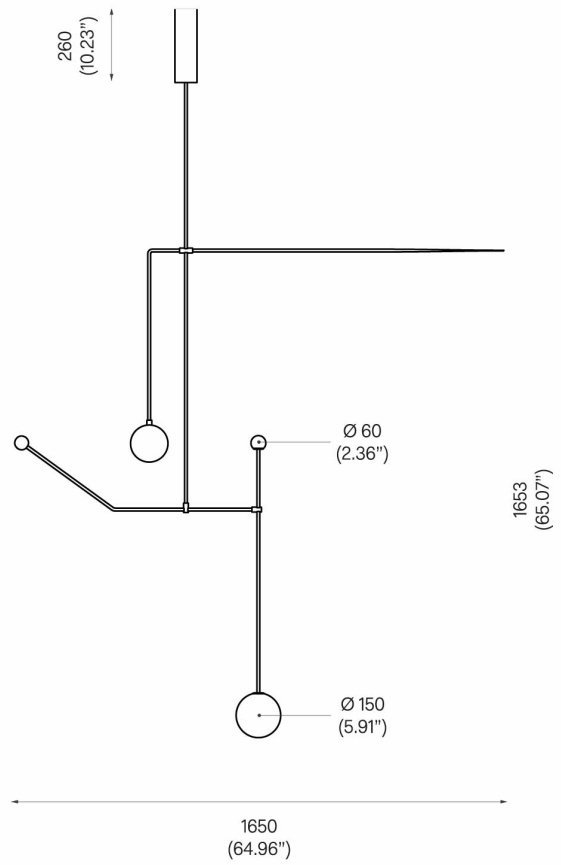

MOBILE CHANDELIER 6

MICHAEL ANASTASSIADES