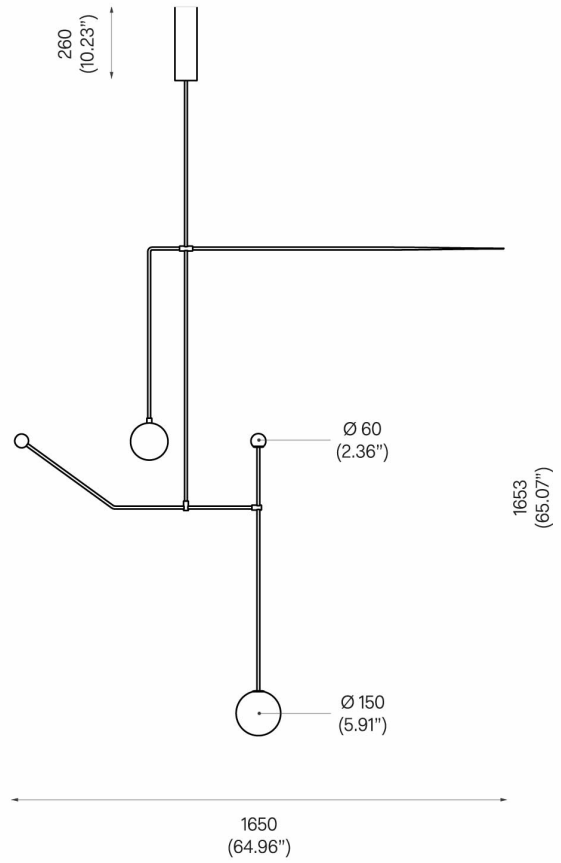

MOBILE CHANDELIER 6

MICHAEL ANASTASSIADES