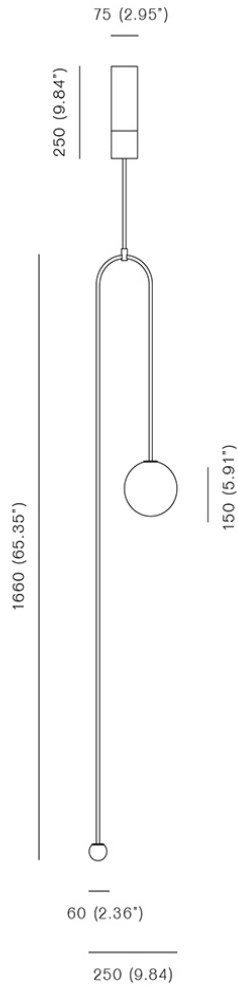

MOBILE CHANDELIER 7

MICHAEL ANASTASSIADES

MOBILE CHANDELIER 7

MICHAEL ANASTASSIADES

DESIGNER
Michael Anastassiades

ORIGIN
United Kingdom

PRODUCTION
Made to Order

DATE
Designed in 2015

WEIGHT
40lbs

CERTIFICATIONS
CE Marking.

MATERIALS/FINISHES

Black-patinated brass and mouth blown opaline spheres.

DIMENSIONS

W 10.03" x H 65.4"

Large globe: Dia 6"

Small globe: Dia 2"

ILLUMINATION

Bulb Specifications 120/240V

Integrated LED, 6W for 5.91" sphere. 800 Lumens, 2700 Kelvin.

Integrated LED, 2W for 2.36" sphere. 350 lumens, 2700 Kelvin.

SUSPENSION

...