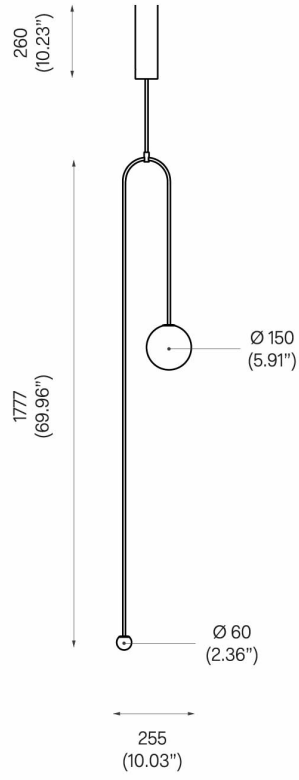

MOBILE CHANDELIER 7

MICHAEL ANASTASSIADES