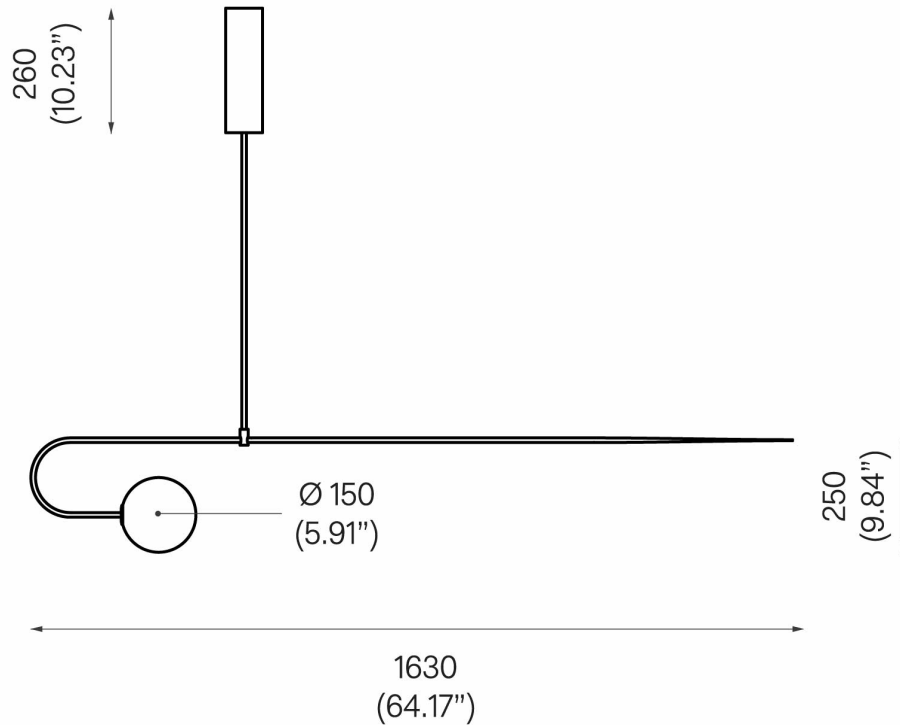

MOBILE CHANDELIER 8

MICHAEL ANASTASSIADES

DESIGNER

Michael Anastassiades

ORIGIN

United Kingdom

PRODUCTION

Made to Order

DATE

2015

WEIGHT

33 lbs.

CERTIFICATIONS

CE.

DISCLAIMER

A 4" white Paintable Junction Box Cover is included with purchase, and can be easily painted to match the wall if required. The Paintable Junction Box Cover is required for US installation. Due to the handmade nature of this product dimensions may vary up to 10% for balancing purposes.

MATERIALS/FINISHES

Black Patinated Brass and mouth-blown opaline spheres.

DIMENSIONS

Canopy: H 10.23"

Fixture: L 64.17" x H 9.84"

Globe: Dia. 6"

Overall Height: Custom rod length made to order. (Min: 71.54", Max: 108.91".)

CARE

Using white cotton gloves provided, turn off and unplug fixture before cleaning. Carefully use a lightly damp soft dust cloth and gently go over marks until clean. Dry after with a soft dust cloth. Make sure fixture is dry before switching electricity on. Remove opaline glass spheres and lightly clean using a damp cloth only on the outside of sphere. Only put glass sphere back on once fully dry.

ILLUMINATION

120V/240V: Integrated LED 9W, 800lm/2700k, 10W Max, Dimmable.

SUSPENSION