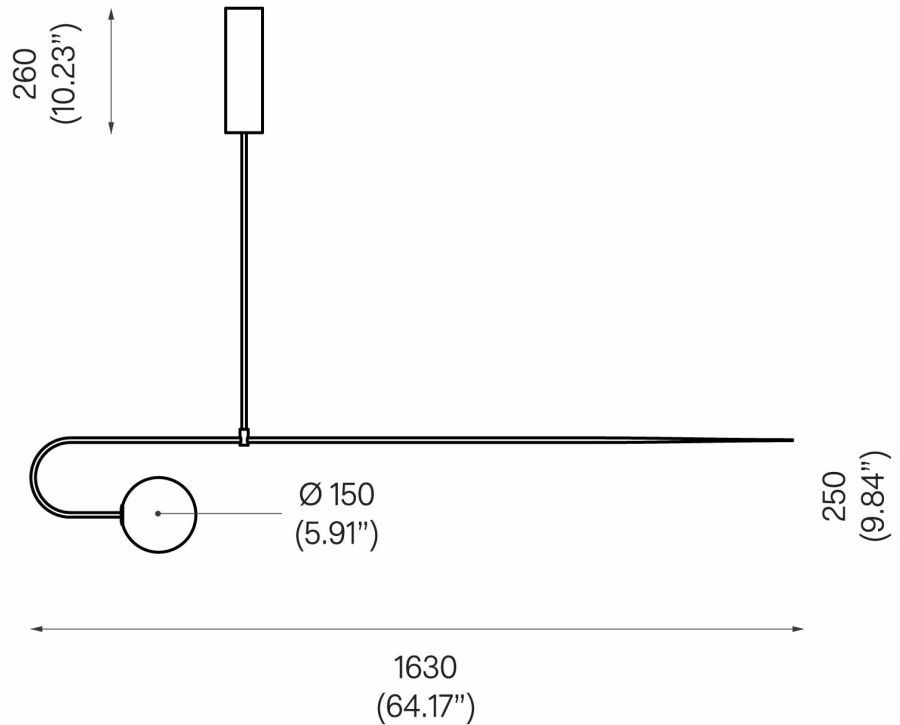

MOBILE CHANDELIER 8

MICHAEL ANASTASSIADES

DESIGNER

Michael Anastassiades

ORIGIN

United Kingdom

PRODUCTION

Made to Order

DATE

2015

WEIGHT

33 lbs.

CERTIFICATIONS

CE.

DISCLAIMER

A 4" white Paintable Junction Box Cover is included with purchase, and can be easily painted to match the wall if required. The Paintable Junction Box Cover is required for US installation. Due to the handmade nature of this product dimensions may vary up to 10% for balancing purposes.

MATERIALS/FINISHES

Brass and mouth-blown opaline spheres, available in Black Patina or White Patina.

DIMENSIONS

Canopy: H 10.23"

Fixture: L 64.17" x H 9.84"

Globe: Dia. 6"

Overall Height: Custom rod length made to order. (Min: 71.54", Max: 108.91".)

CARE

Using white cotton gloves provided, turn off and unplug fixture before cleaning. Carefully use a lightly damp soft dust cloth and gently go over marks until clean. Dry after with a soft dust cloth. Make sure fixture is dry before switching electricity on. Remove opaline glass spheres and lightly clean using a damp cloth only on the outside of sphere. Only put glass sphere back on once fully dry.

ILLUMINATION

120V/240V: Integrated LED 9W, 800lm/2700k, 10W Max, Dimmable.

SUSPENSION