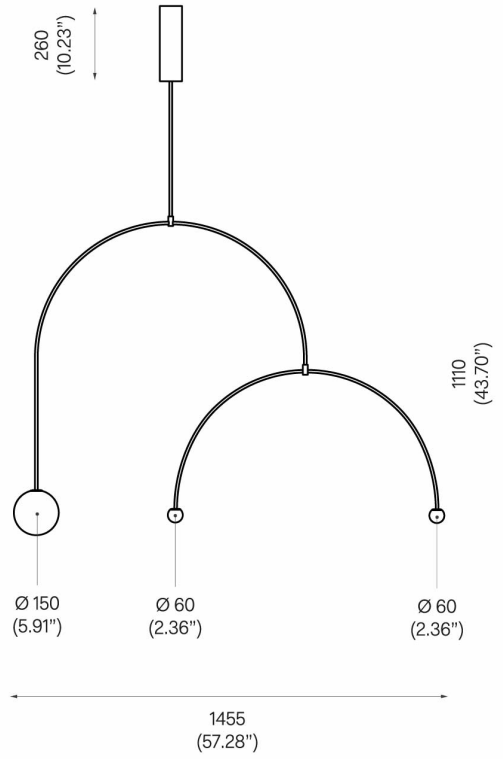

MOBILE CHANDELIER 9

MICHAEL ANASTASSIADES