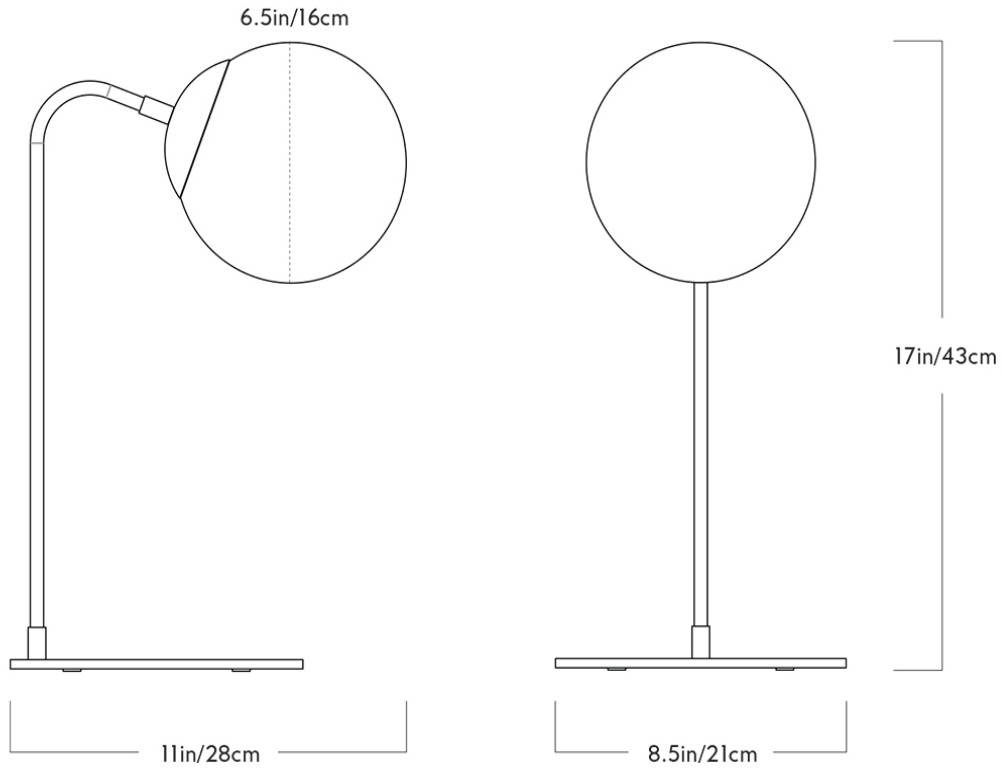

# MODO DESK LAMP

JASON MILLER FOR ROLL & HILL

DESIGNER  
Jason Miller

MANUFACTURER  
Roll & Hill

ORIGIN  
United States

PRODUCTION  
Made to Order

WEIGHT  
5.2lbs

CERTIFICATIONS  
UL, cUL (120V) CE, CB (240V).

MATERIALS/FINISHES  
Machined aluminum and glass. Black, bronze, polished nickel or brushed brass finish. Smoke, clear or cream glass.

DIMENSIONS  
W 11" x D 8.5" x H 17"

ILLUMINATION  
100-240V: Integrated LED, 10 Watts, 350 Lumens (Clear), 200 Lumens (Cream), 150 Lumens (Smoke), 2700 Kelvin, 50,000 Hour Bulb Life, Integrated Cord Dimmer.