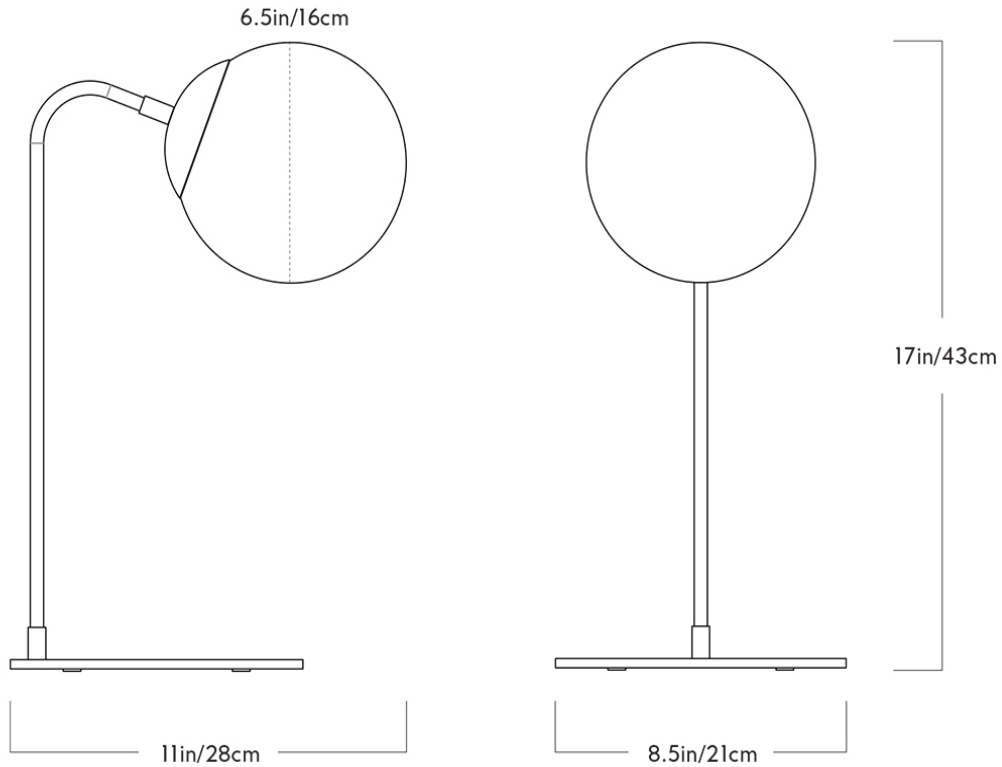

MODO DESK LAMP

JASON MILLER FOR ROLL & HILL

DESIGNER
Jason Miller

MANUFACTURER
Roll & Hill

ORIGIN
United States

PRODUCTION
Made to Order

WEIGHT
5.2 lbs.

CERTIFICATIONS
ETL (120V). CE, CB (240V).

MATERIALS/FINISHES

Machined aluminum and glass, available in black, bronze, polished nickel, or brushed brass finish. Smoke, clear, or cream glass.

DIMENSIONS

Fixture: L 11" x W 8.5" x H 17"

Base: Dia. 8.25"

Cord: L 84"

ILLUMINATION

100-240V: Integrated LED, 10 Watts, 350 Lumens (Clear), 200 Lumens (Cream), 150 Lumens (Smoke), 2700 Kelvin, CRI 90+, 50,000 Hour Bulb Life, Integrated Cord Dimmer.