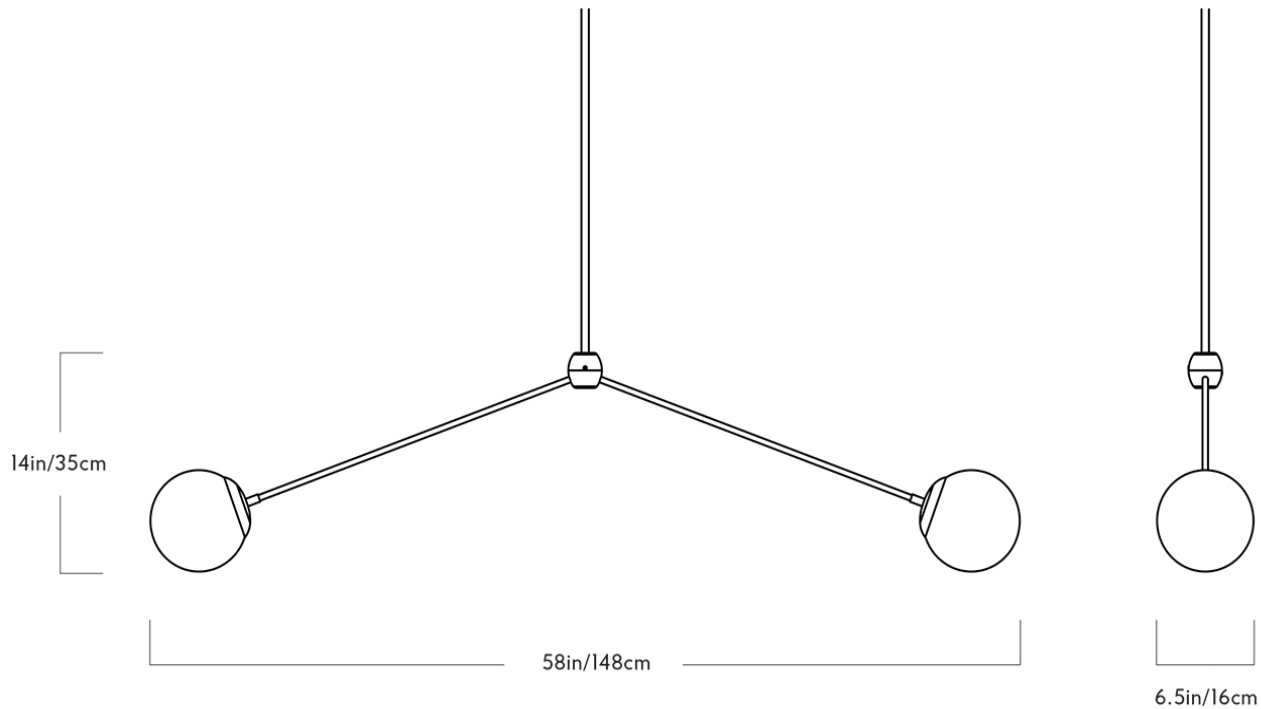

MODO PENDANT 2 – GLOBES

JASON MILLER FOR ROLL & HILL

MODO PENDANT 2 – GLOBES

JASON MILLER FOR ROLL & HILL

DESIGNER
Jason Miller

MANUFACTURER
Roll & Hill

ORIGIN
United States

PRODUCTION
Made to Order

WEIGHT
4lbs

CERTIFICATIONS
UL, cUL (120V) CE, CB (240V).

MATERIALS/FINISHES

Machined aluminum and glass. Black, bronze, polished nickel or brushed brass finish. Smoke, clear or cream glass.

DIMENSIONS

W 6.5" x D 58" x H 14"

SUSPENSION

.5" aluminum stem in matching metal finish. 35" length included with lamp. 96" length available for additional cost. Stem length adjustable on site.

CANOPY

5" round in matching metal finish.