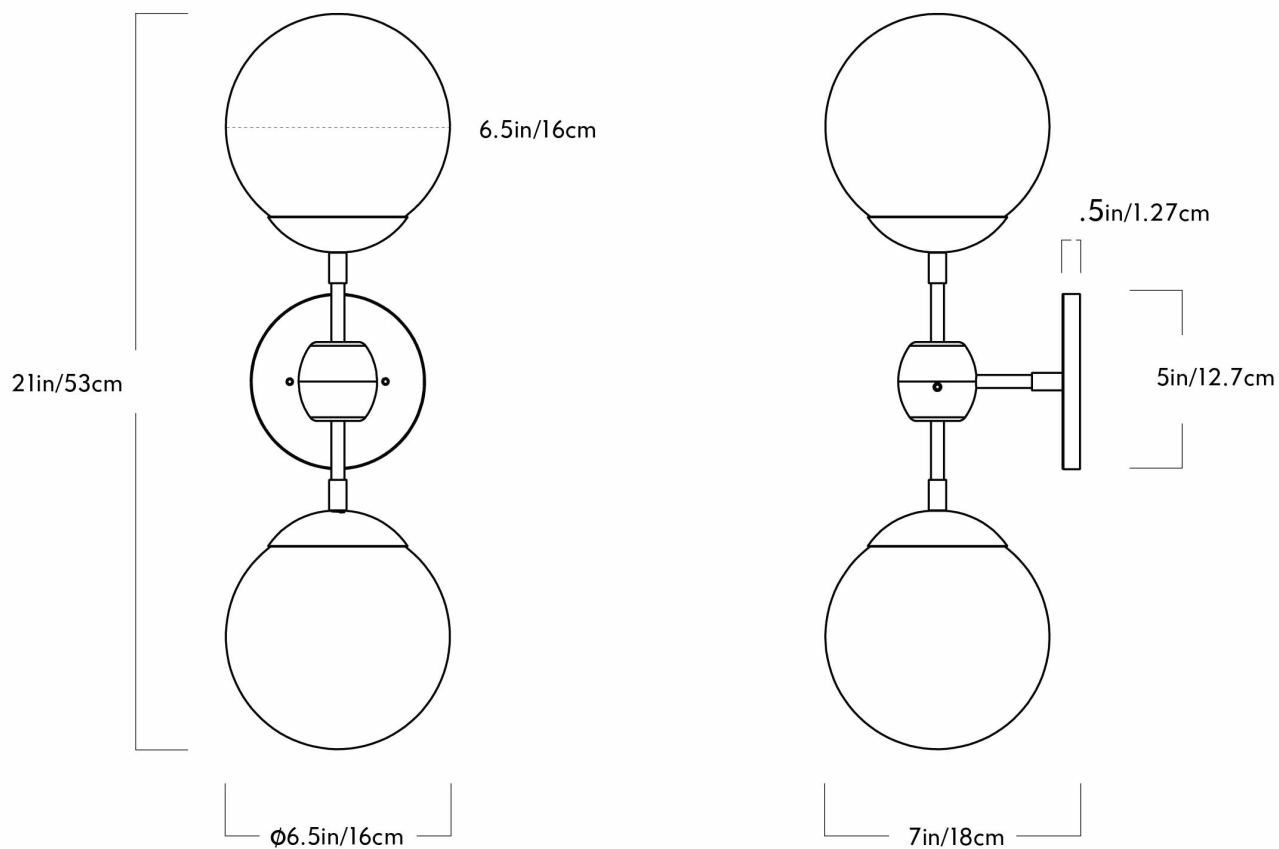

MODO SCONCE — 2 GLOBES

JASON MILLER FOR ROLL & HILL

DESIGNER
Jason Miller

MANUFACTURER
Roll & Hill

ORIGIN
United States

PRODUCTION
Made to Order

WEIGHT
3.5 lbs.

CERTIFICATIONS
UL, cUL (120V). CE, CB (240V).

MATERIALS/FINISHES

Machined aluminum and glass, available in black, bronze, polished nickel, or brushed brass finish. Smoke, clear, or cream glass.

DIMENSIONS

Canopy: Dia. 5" x W .5"

Fixture: L 6.5" x W 7" x H 21"

ILLUMINATION

Cream Glass: 120V/240V R&H LED Bulb, E26/E27, 2 x 6 Watt A19, 12 Watts, 360 Lumens, 2600K, CRI 90+, 50,000 hours est., ELV or Triac dimming.
Smoke Glass: 120V/240V R&H LED Bulb, E26/E27, 2 x 3 Watt G25 Mirror Top, 6 Watts, 180 Lumens, 2500K, CRI 90+, 50,000 hours est., ELV or Triac dimming.

Clear Glass: 120V/240V R&H LED Bulb, E26/E27, 2 x 3 Watt G25 Mirror Top, 6 Watts, 540 Lumens, 2700K, CRI 90+, 50,000 hours est., ELV or Triac dimming.