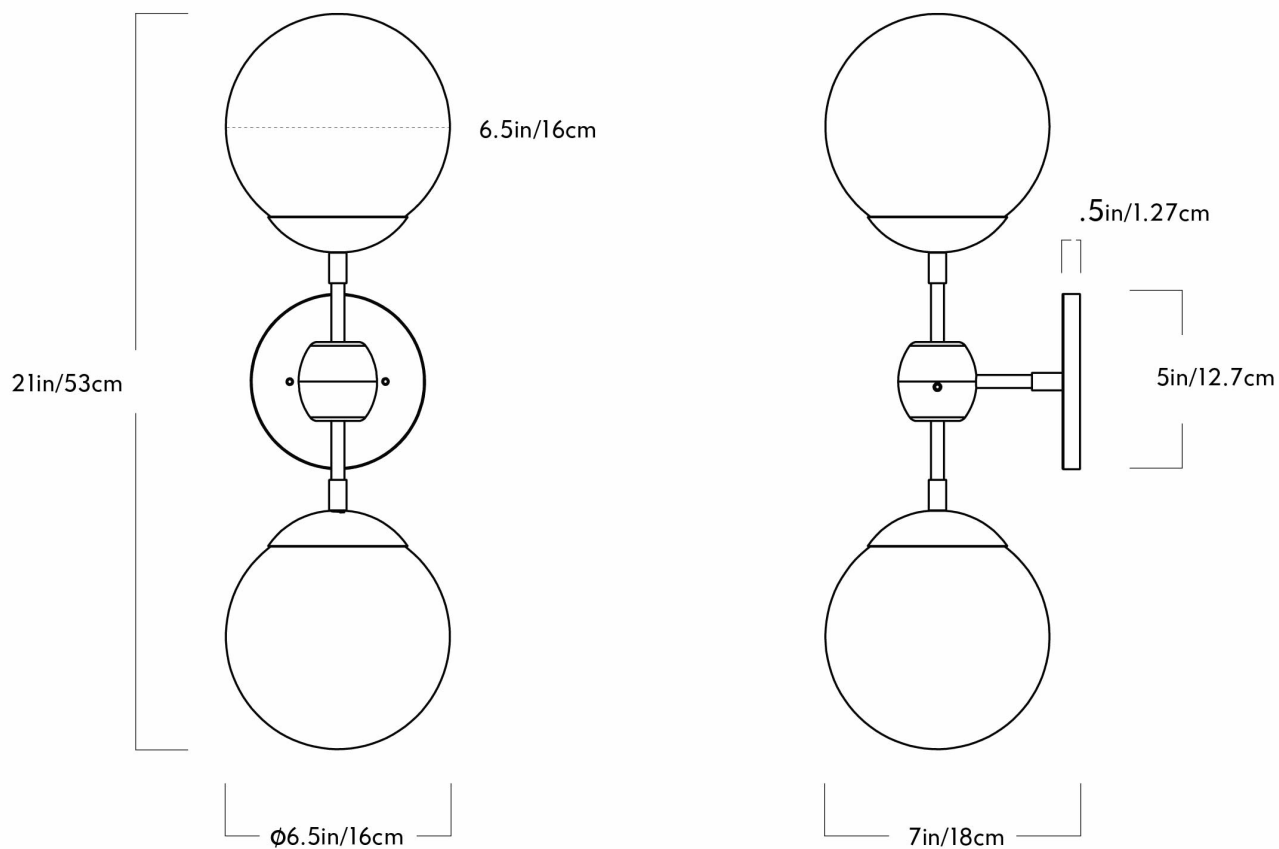

# MODO SCONCE — 2 GLOBES

JASON MILLER FOR ROLL & HILL

DESIGNER  
Jason Miller

MANUFACTURER  
Roll & Hill

ORIGIN  
United States

PRODUCTION  
Made to Order

WEIGHT  
3.5 lbs.

CERTIFICATIONS  
UL, cUL (120V). CE, CB (240V).

#### DIMENSIONS

Canopy: Dia. 5" x W .5"

Fixture: L 6.5" x W 7" x H 21"

Clear Glass: 120V/240V R&H LED Bulb, E26/E27, 2 x 3 Watt G25 Mirror Top, 6 Watts, 540 Lumens, 2700K, CRI 90+, 50,000 hours est., ELV or Triac dimming.