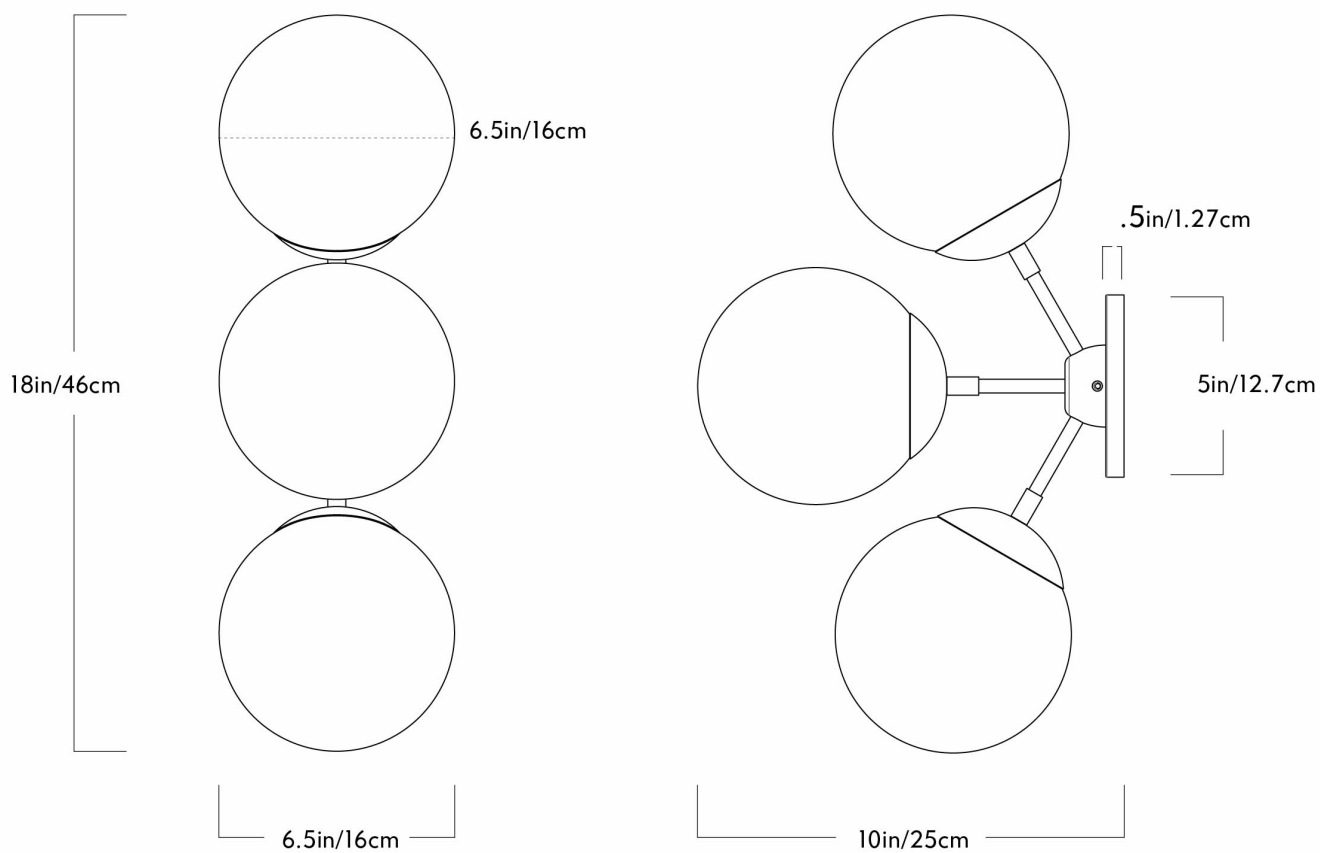

MODO SCONCE — 3 GLOBES

JASON MILLER FOR ROLL & HILL

DESIGNER
Jason Miller

MANUFACTURER
Roll & Hill

ORIGIN
United States

PRODUCTION
Made to Order

WEIGHT
5 lbs.

CERTIFICATIONS
UL, cUL (120V). CE, CB (240V).

MATERIALS/FINISHES

Machined aluminum and glass, available in black, bronze, polished nickel, or brushed brass finish. Smoke, clear, or cream glass.

DIMENSIONS

Canopy: Dia. 5" x H .5"

Fixture: L 6.5" x W 10" x H 18"

ILLUMINATION

Cream Glass: 120V/240V R&H LED Bulb, E26/E27, 3 x 6 Watt A19, 18 Watts, 540 Lumens, 2600K, CRI 90+, 50,000 hours est., ELV or Triac dimming.
Smoke Glass: 120V/240V R&H LED Bulb, E26/E27, 3 x 3 Watt G25 Mirror Top, 9 Watts, 270 Lumens, 2500K, CRI 90+, 50,000 hours est., ELV or Triac dimming.

Clear Glass: 120V/240V R&H LED Bulb, E26/E27, 3 x 3 Watt G25 Mirror Top, 9 Watts, 810 Lumens, 2700K, CRI 90+, 50,000 hours est., ELV or Triac dimming.