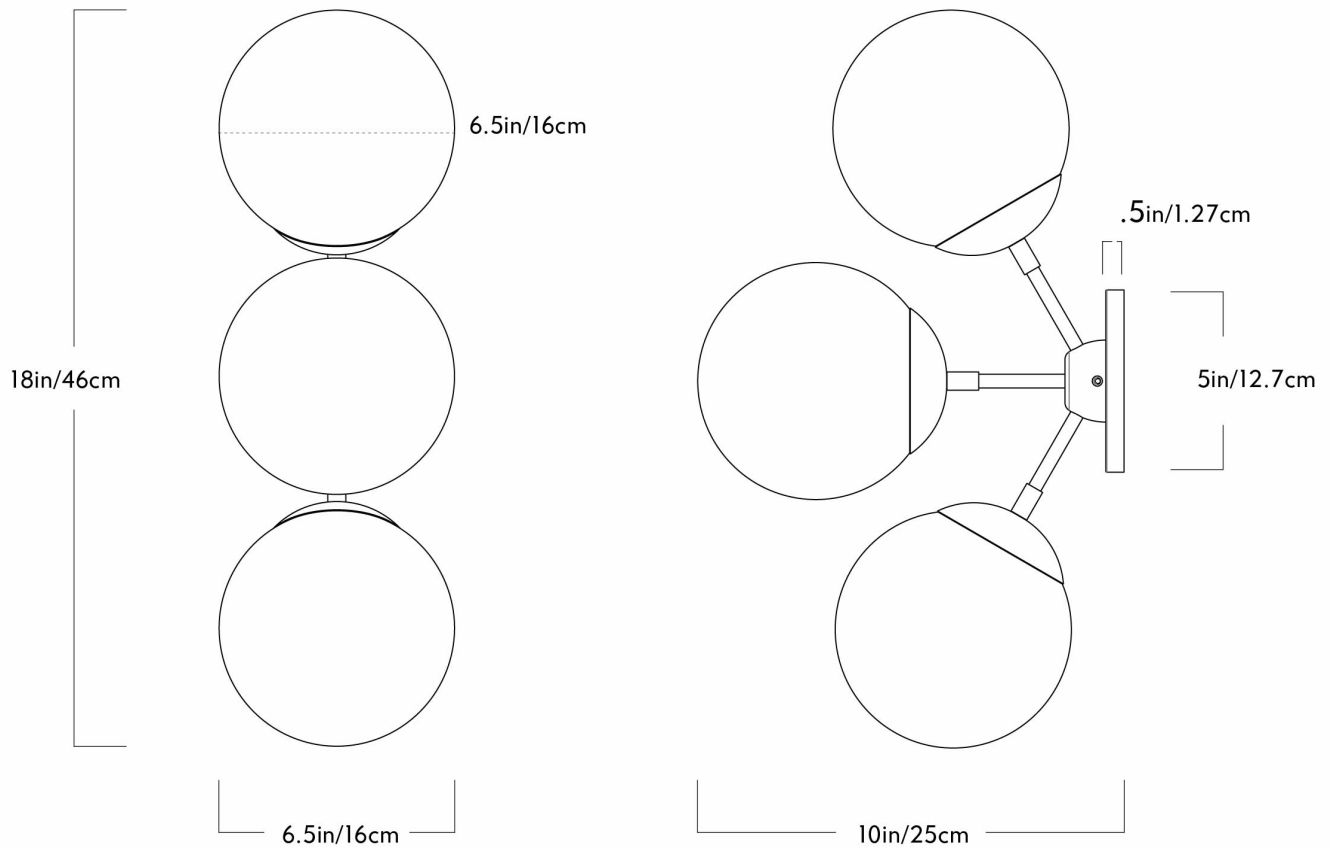

MODO SCONCE — 3 GLOBES

JASON MILLER FOR ROLL & HILL

DESIGNER
Jason Miller

MANUFACTURER
Roll & Hill

ORIGIN
United States

PRODUCTION
Made to Order

WEIGHT
5 lbs.

CERTIFICATIONS
UL, cUL (120V). CE, CB (240V).

MATERIALS/FINISHES

Machined aluminum and glass, available in black, bronze, polished nickel, or brushed brass finish. Smoke, clear, or cream glass.

DIMENSIONS

Canopy: Dia. 5" x H .5"

Fixture: L 6.5" x W 10" x H 18"

ILLUMINATION

Cream Glass: 120V/240V R&H LED Bulb, E26/E27, 3 x 6 Watt A19, 18 Watts, 540 Lumens, 2600K, CRI 90+, 50,000 hours est., ELV or Triac dimming.
Smoke Glass: 120V/240V R&H LED Bulb, E26/E27, 3 x 3 Watt G25 Mirror Top, 9 Watts, 270 Lumens, 2500K, CRI 90+, 50,000 hours est., ELV or Triac dimming.

Clear Glass: 120V/240V R&H LED Bulb, E26/E27, 3 x 3 Watt G25 Mirror Top, 9 Watts, 810 Lumens, 2700K, CRI 90+, 50,000 hours est., ELV or Triac dimming.