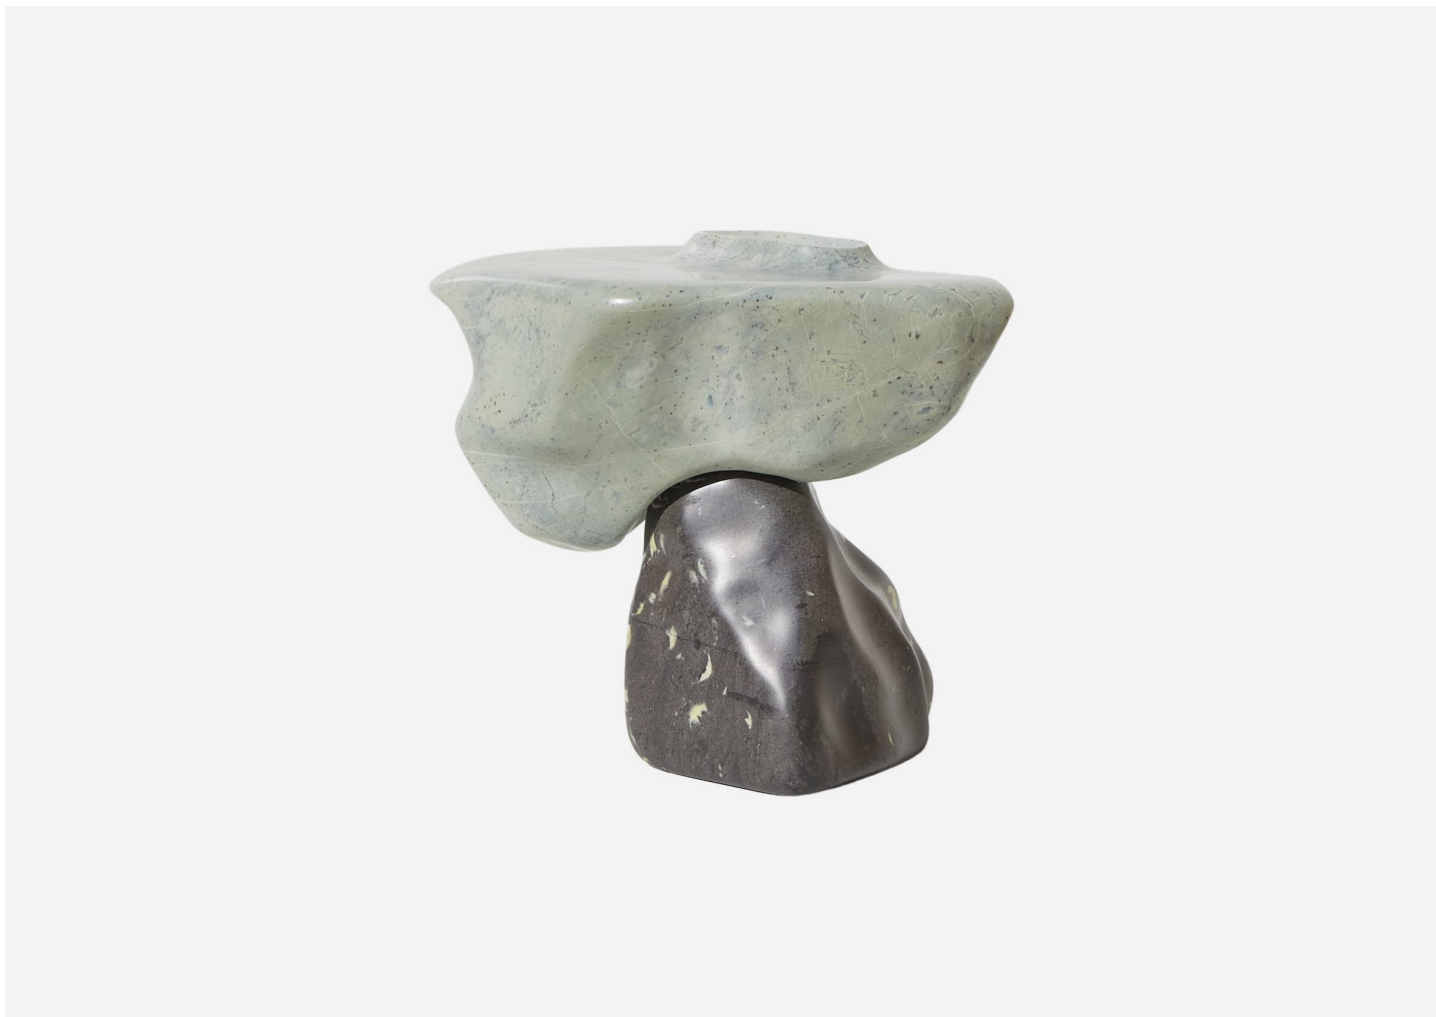

# MOJAVE STONE SIDE TABLE — 12, 2024

IAN COLLINGS

DESIGNER  
Ian Collings

ORIGIN  
United States

PRODUCTION  
One of a Kind

DATE  
2024

MATERIALS  
Mojave Marble.

DIMENSIONS  
L 17" x W 14" x H 18"