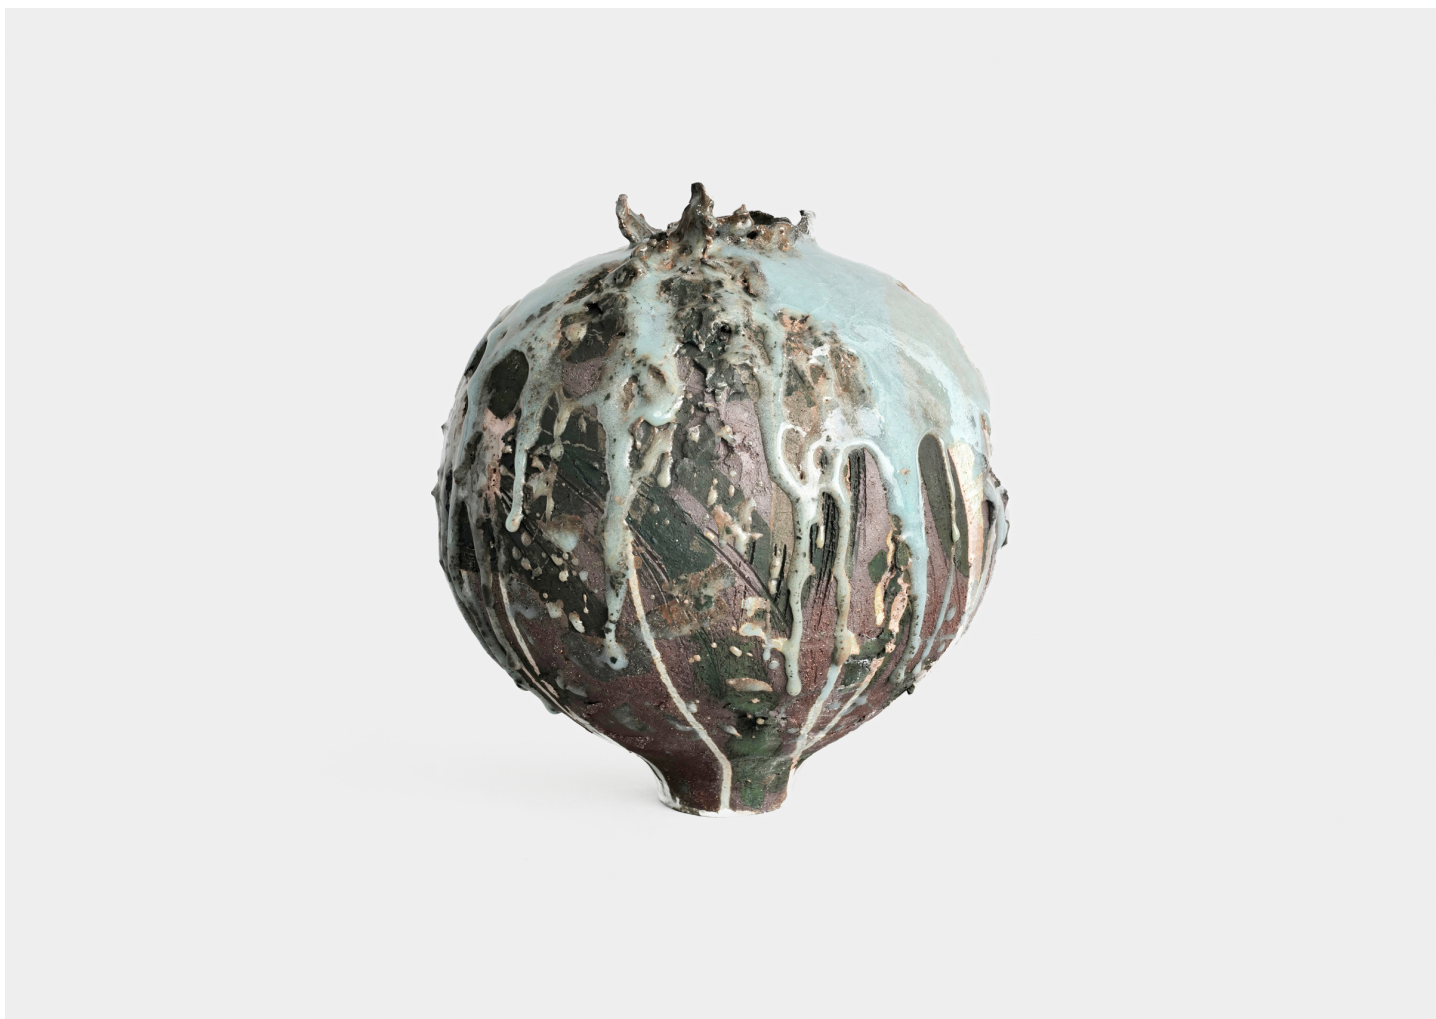

MOON JAR NO. 12, 2022

JANE YANG-D'HAENE

DESIGNER
Jane Yang-D'Haene

ORIGIN
United States

PRODUCTION
One of a Kind

DATE
2022

MATERIALS
Stoneware & Glaze.

DIMENSIONS
Dia. 9.5" x H 11.5"