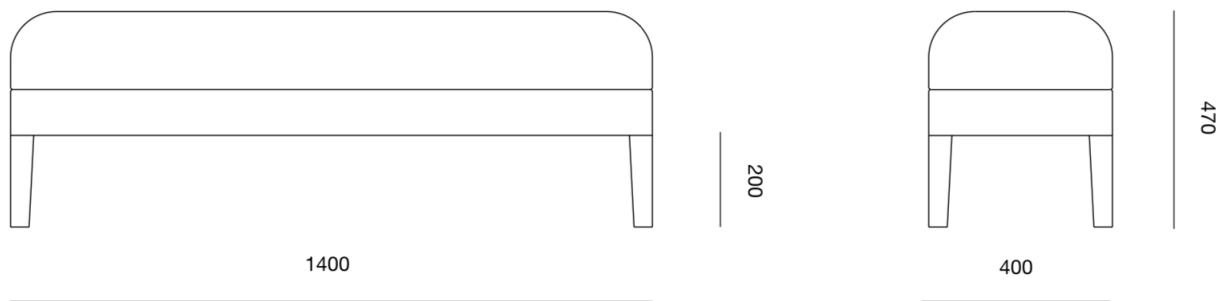

# MOREAU BENCH

PINCH

DESIGNER

Pinch

ORIGIN

United Kingdom

PRODUCTION

Made to Order

DIMENSIONS

W 55" D 16" H 18.5"