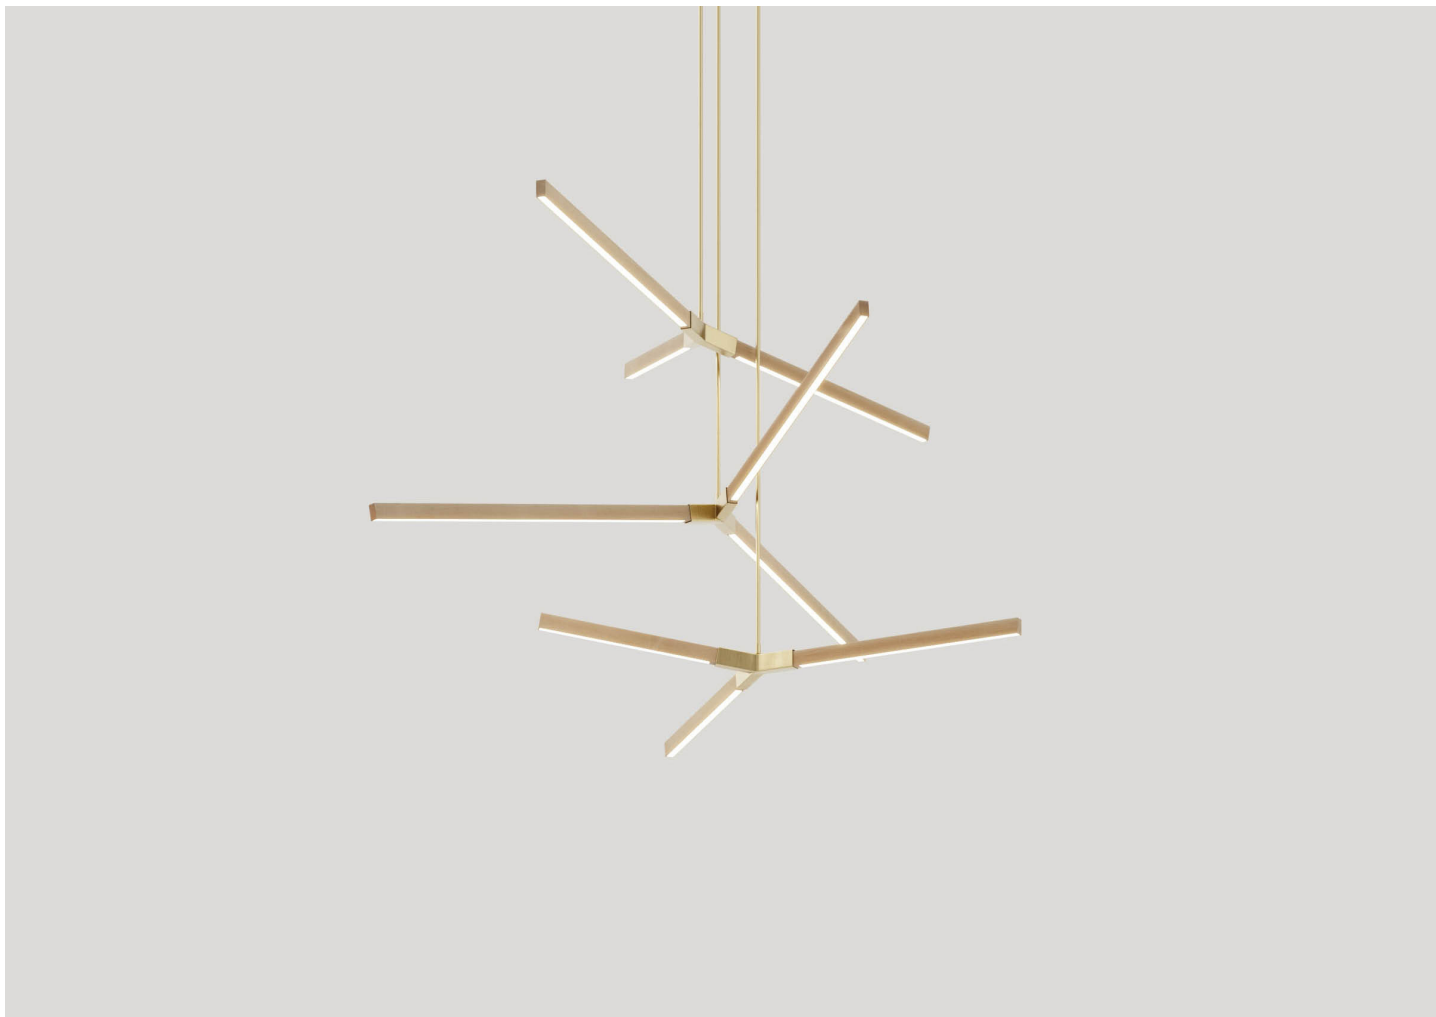

MULTIPLE BOUGH

STICKBULB

DESIGNER
Stickbulb

ORIGIN
United States

PRODUCTION
Made to Order

DATE
2018

WEIGHT
38 lbs.

CERTIFICATIONS
UL, cUL, CE.

MATERIALS

Maple, American Walnut, or Ebonized Oak. Metal hardware available in a range of finish options.

DIMENSIONS

Canopy: L 12.5" x W 12.5" x H 1.5"

Fixture: L 79" x W 43" x H 38"

Overall Height: Site adjustable up to 108"

SUSPENSION

Six site adjustable 36" length stems are included with purchase. Additional stem lengths are available for an additional cost, please inquire directly.