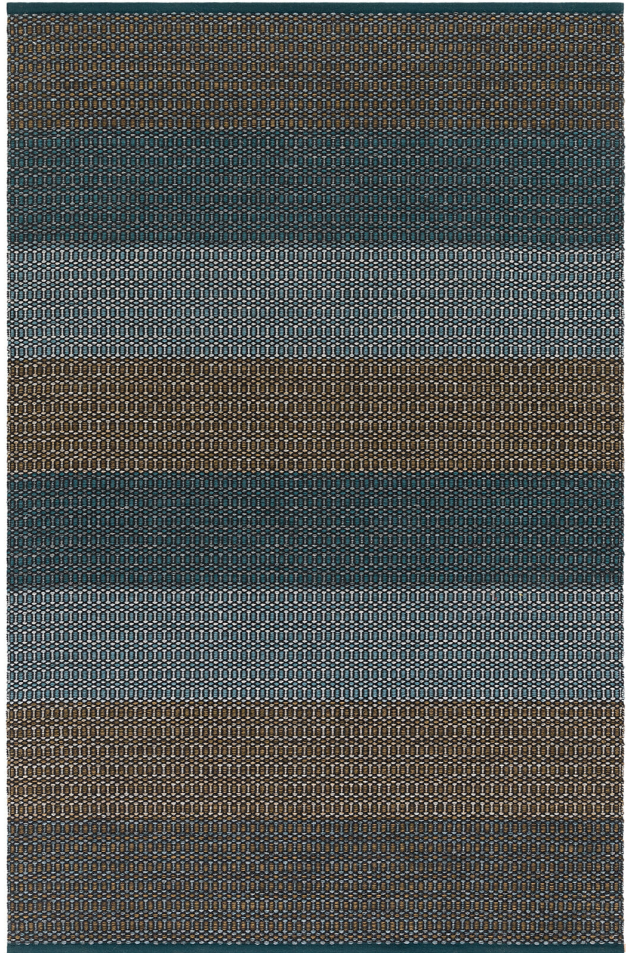

MUSE — AMBER 801

MAJA JOHANSSON STARANDER FOR KASTHALL

DESIGNER

Maja Johansson Starander

MANUFACTURER

Kasthall

ORIGIN

Sweden

PRODUCTION

One of a Kind

MATERIALS

Warp Material: 100% Linen. Weft Material: 100% Wool.

DIMENSIONS

Customized to order per project dimensions.

CUSTOMIZABLE

Kasthall Rugs are all made to order. Dimensions are completely customizable. Please inquire directly for more information.