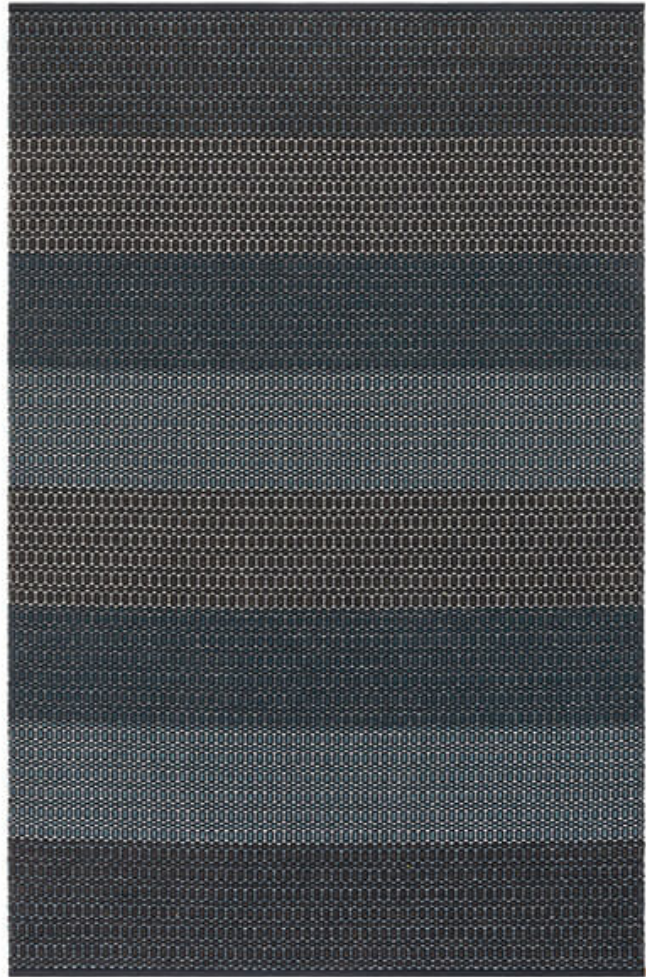

MUSE – DENIM 720

MAJA JOHANSSON STARANDER FOR KASTHALL

DESIGNER
Maja Johansson Starander

MANUFACTURER
Kasthall

ORIGIN
Sweden

PRODUCTION
Made to Order

MATERIALS
Warp Material: 100% Linen. Weft Material: 100% Wool.