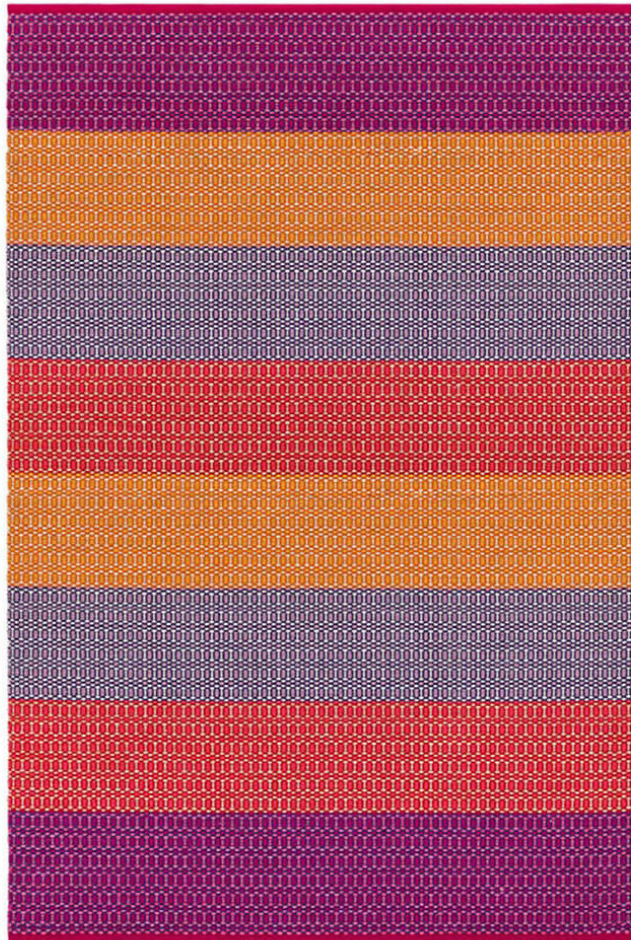

# MUSE – SUNRAY 600

MAJA JOHANSSON STARANDER FOR KASTHALL

DESIGNER  
Maja Johansson Starander

MANUFACTURER  
Kasthall

ORIGIN  
Sweden

PRODUCTION  
Made to Order

DISCLAIMER  
All Kasthall rugs are made from natural fibers, so slight variations in color, texture, and dimensions may occur between yarn batches.

MATERIALS  
Warp Material: 100% Linen. Weft Material: 100% Wool.

DIMENSIONS  
Customized to order per project dimensions.

CUSTOMIZABLE  
Kasthall Rugs are all made to order. Dimensions are completely customizable. Please inquire directly for more information.