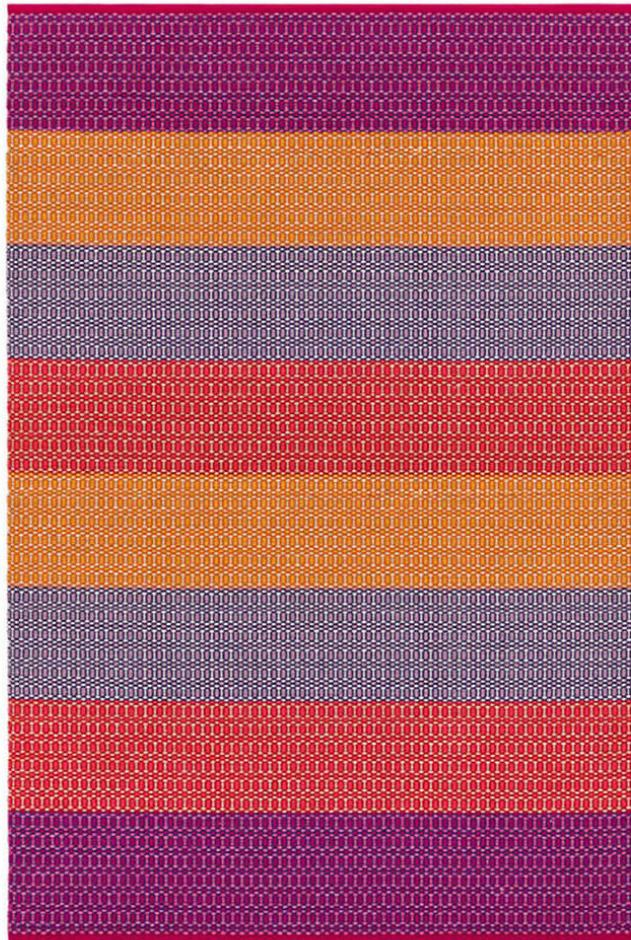

MUSE – SUNRAY 600

MAJA JOHANSSON STARANDER FOR KASTHALL

DESIGNER
Maja Johansson Starander

MANUFACTURER
Kasthall

ORIGIN
Sweden

PRODUCTION
Made to Order

MATERIALS
Warp Material: 100% Linen. Weft Material: 100% Wool.