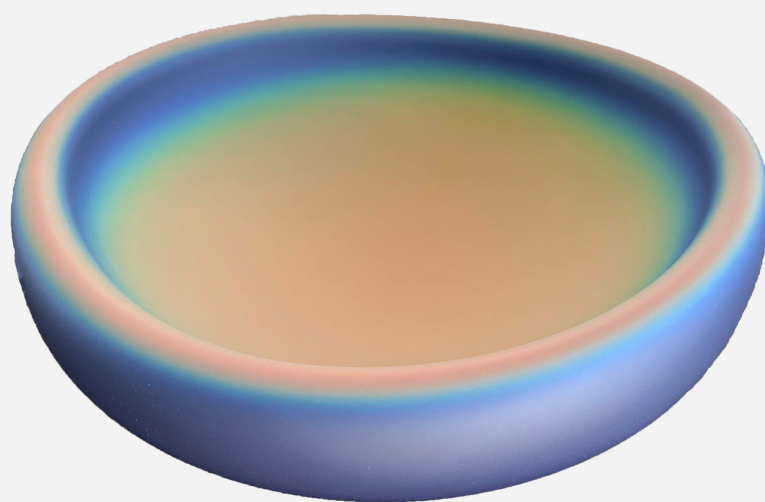

PRIVATE: NAVY IRIDESCENT SWOOPY BOWL 2214

KATHERINE GRAY

DESIGNER

Katherine Gray

ORIGIN

United States

PRODUCTION

One of a Kind

DATE

2022

MATERIALS

Iridescent finish on clear sand blasted and etched hand blown glass.

DIMENSIONS

L 11.5" x W 11" x H 4"