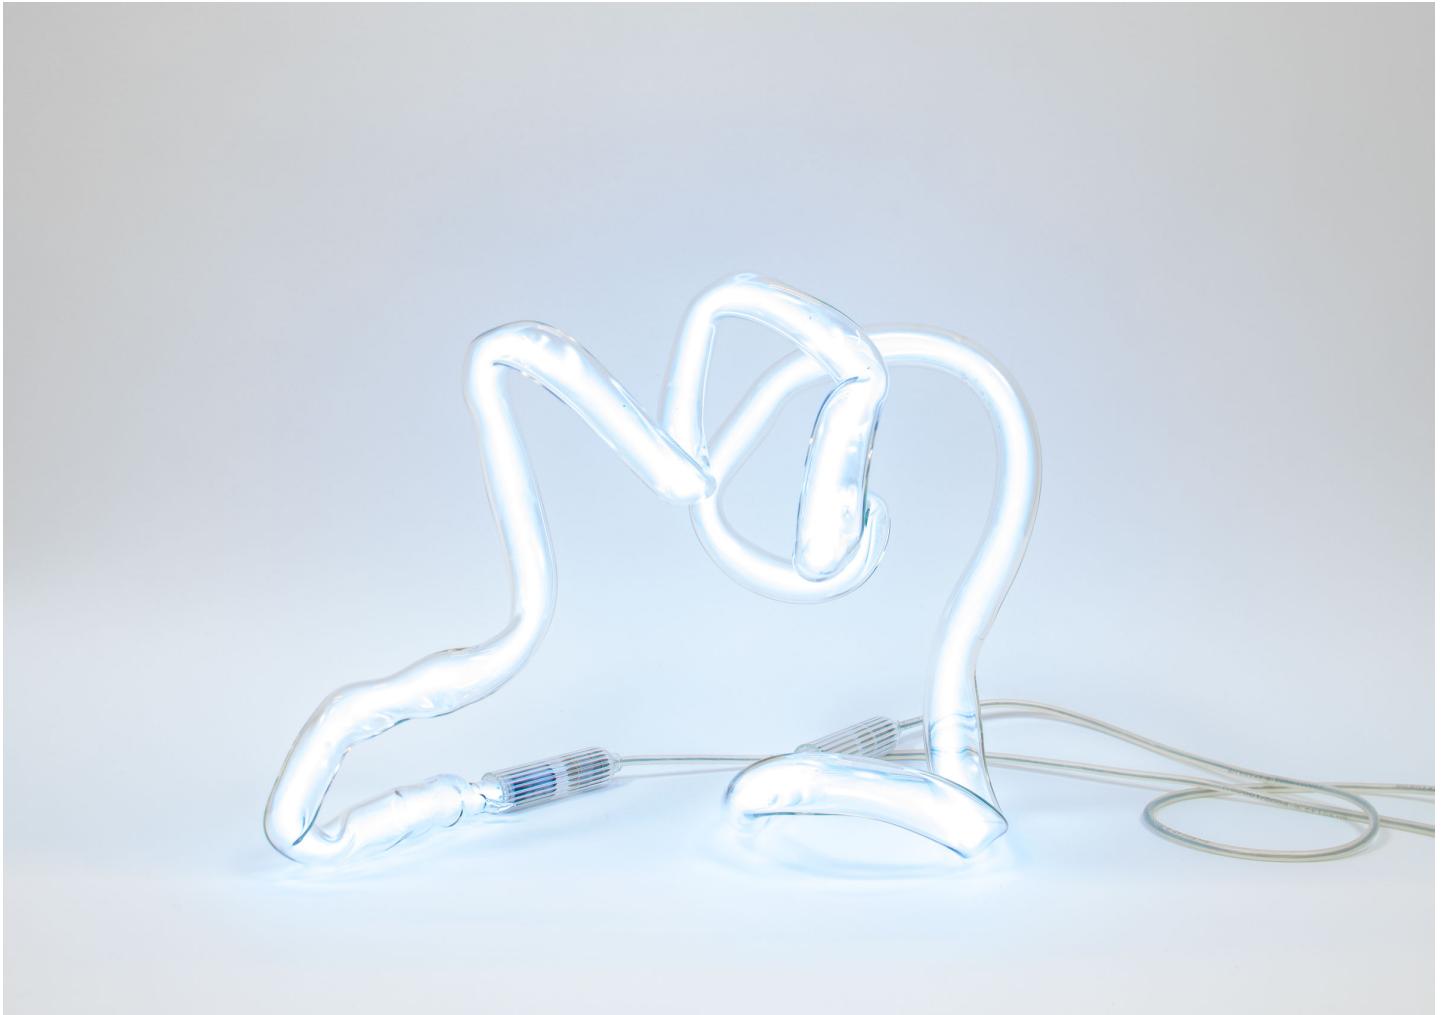

# NEON TABLE LIGHT — BLUE

JOCHEN HOLZ

DESIGNER

Jochen Holz

ORIGIN

United Kingdom

PRODUCTION

Made to Order

DATE

2021

DISCLAIMER

Due to the hand made nature of this item, dimensions are approximate and can vary slightly.

MATERIALS

Clear borosilicate glass filled with blue argon and mercury or pink helium.

DIMENSIONS

W 10" x D 11.8" x H 10"