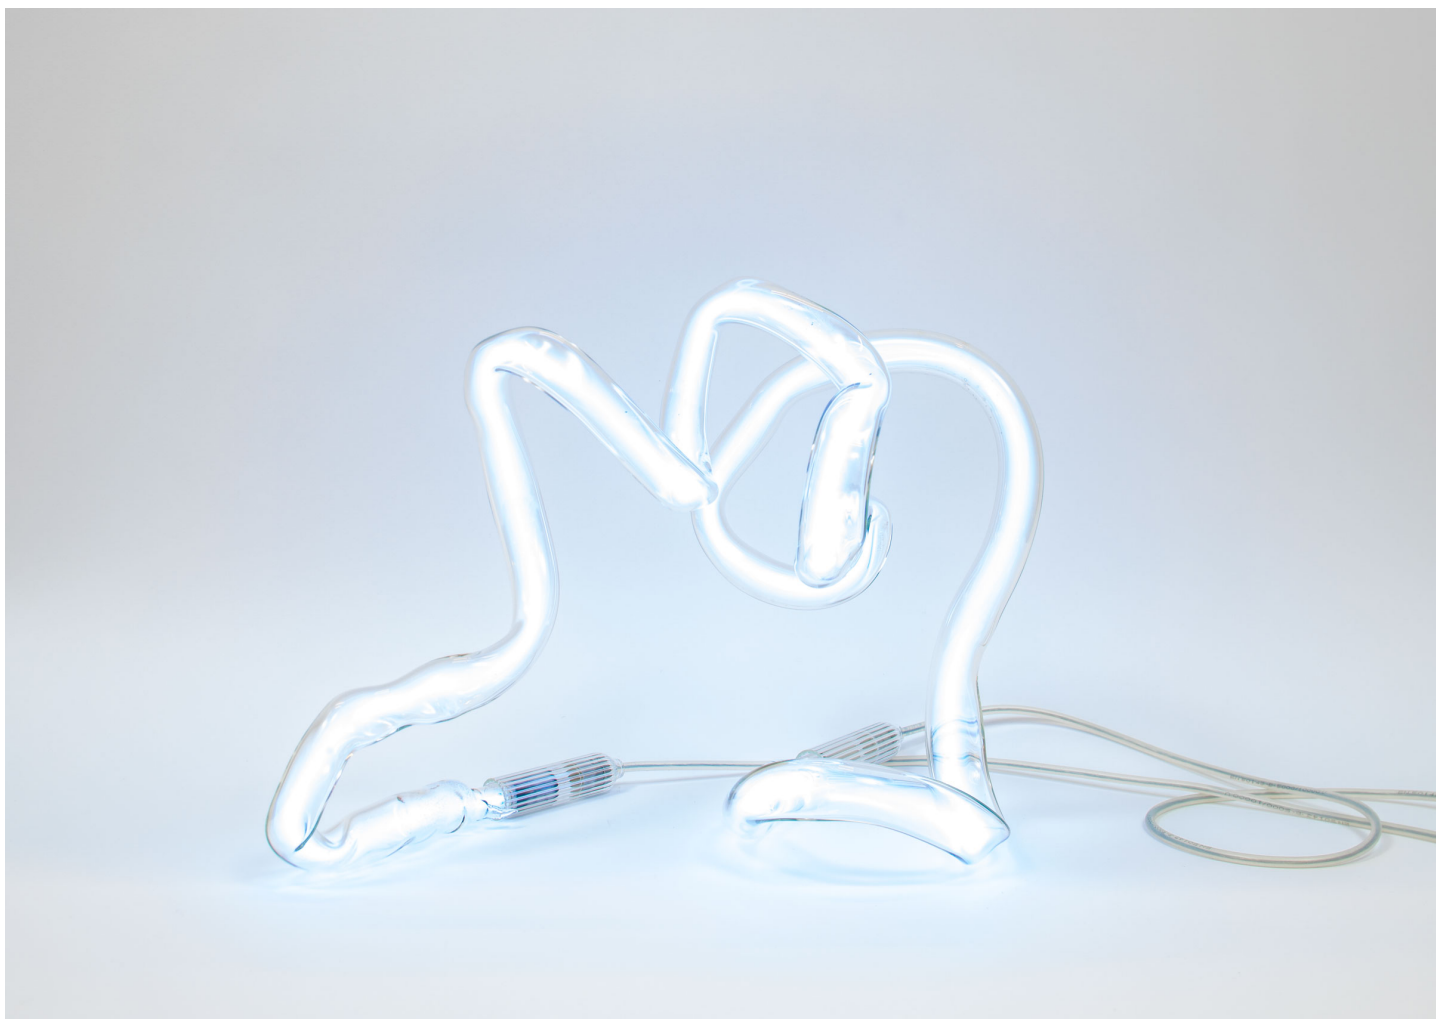

NEON TABLE LIGHT — BLUE

JOCHEN HOLZ

DESIGNER
Jochen Holz

ORIGIN
United Kingdom

PRODUCTION
Made to Order

DATE
2021

DISCLAIMER
Due to the hand made nature of this item, dimensions are approximate and can vary slightly. Each lamp is one-of-a-kind, from a small batch edition and has an estimated lifetime of more than +30,000 hours.

MATERIALS
Clear Borosilicate Glass filled with Blue argon and Mercury or Pink Helium.

DIMENSIONS
L 10" x W 11.8" x H 10"

ILLUMINATION
Lifetime +30,000 hours.