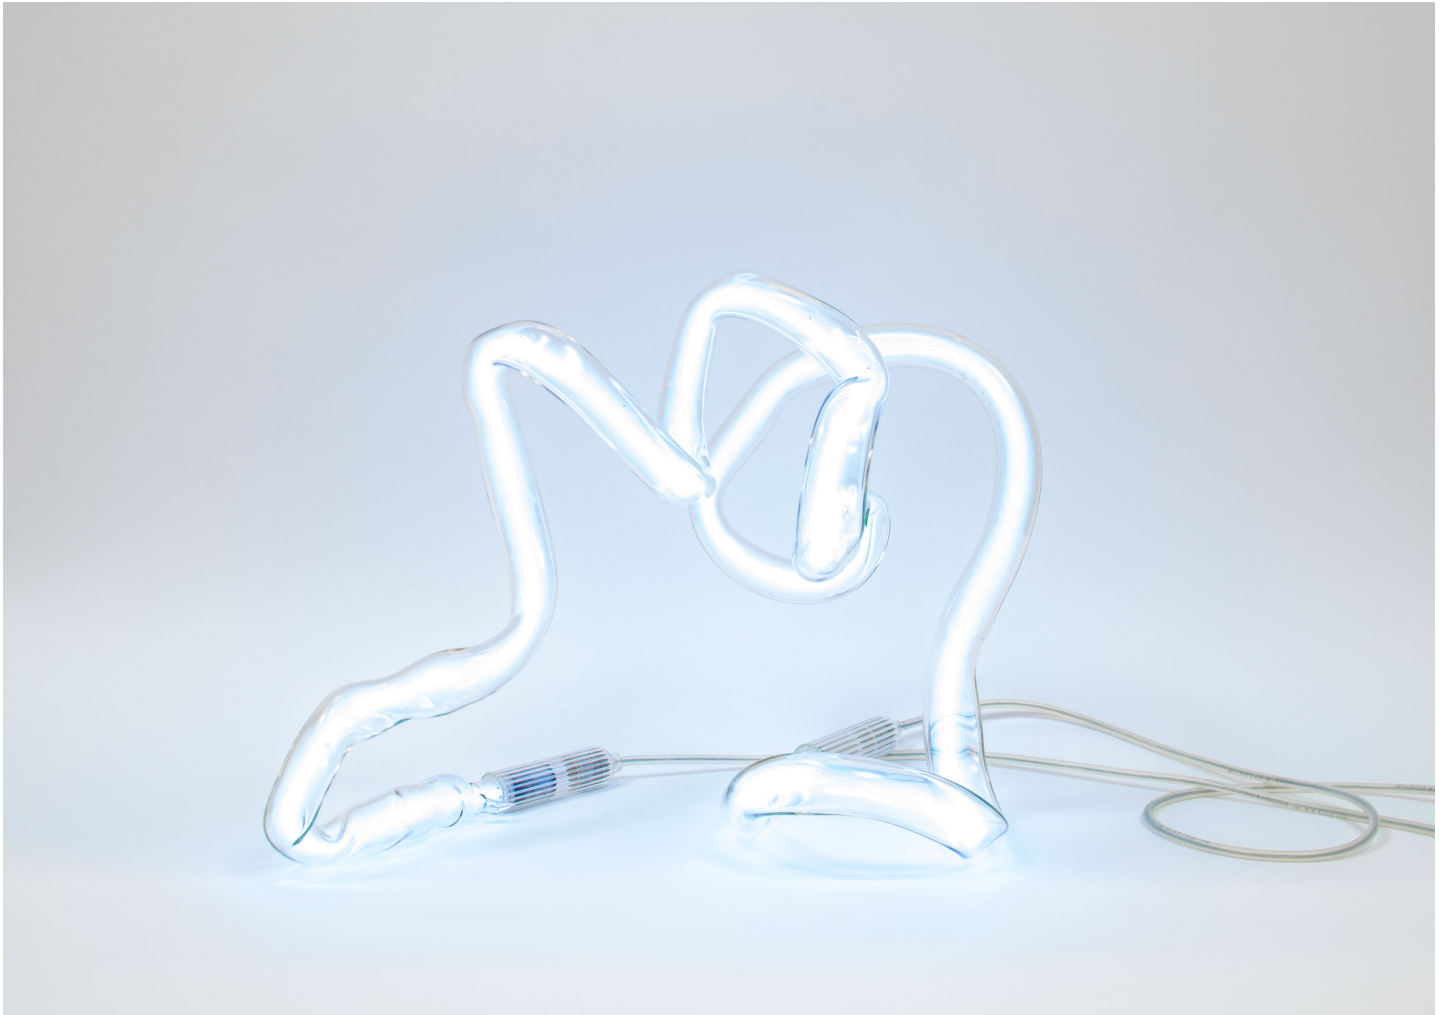

NEON TABLE LIGHT — BLUE

JOCHEN HOLZ

DESIGNER

Jochen Holz

ORIGIN

United Kingdom

PRODUCTION

Made to Order

DATE

2021

DISCLAIMER

Due to the hand made nature of this item, dimensions are approximate and can vary slightly. Each lamp is one-of-a-kind, from a small batch edition and has an estimated lifetime of more than +30,000 hours.

MATERIALS

Clear borosilicate glass filled with blue argon and mercury or pink helium.

DIMENSIONS

L 10" x W 11.8" x H 10"

ILLUMINATION

Lifetime +30,000 hours.