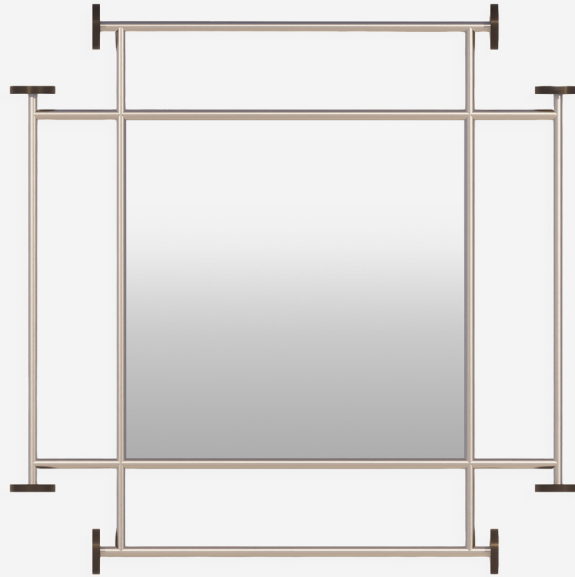

NERA MIRROR

WILLETT

MANUFACTURER

Willett

PRODUCTION

Made to Order

DATE

2025

MATERIALS

Cold Rolled Steel with Lacquered Discs.

DIMENSIONS

W 33" x H 33"