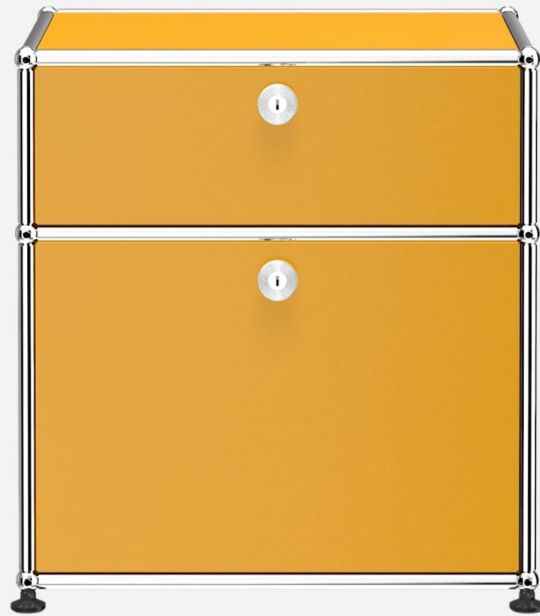

NIGHTSTAND P1

USM

MANUFACTURER
USM

ORIGIN
Switzerland

PRODUCTION
Made to Order

WEIGHT
47.7 lbs

DISCLAIMER
This item is part of our Quick Ship program and ships directly from the vendor. Availability is limited and subject to change.

MATERIALS
Powder-Coated Steel Panels & Chromed Steel Frame.

DIMENSIONS
W 21" x D 15" x H 22"