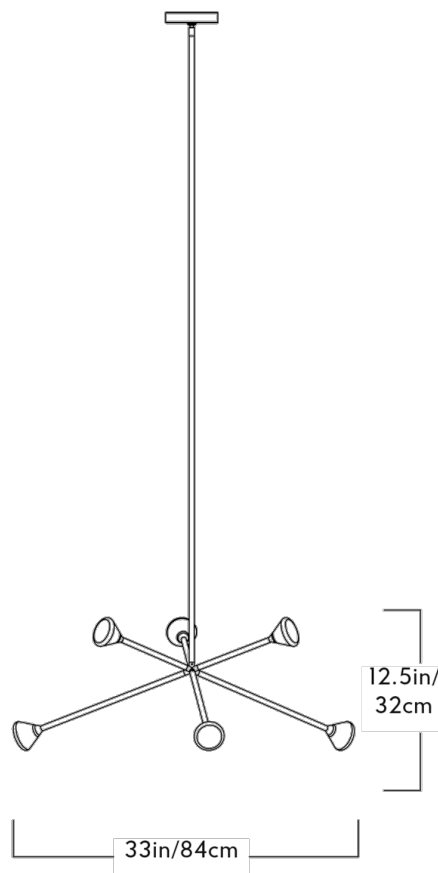

# NOVA CHANDELIER 6 LIGHTS

MCKENZIE & KEIM FOR ROLL & HILL

DESIGNER  
McKenzie & Keim

MANUFACTURER  
Roll & Hill

ORIGIN  
United States

PRODUCTION  
Made to Order

DATE  
2019

WEIGHT  
6lbs

DIMENSIONS  
L 33" x W 29" x H 12.5"

ILLUMINATION  
120V/240V  
Socket: G4  
Bulb: 6 x 3 Watt G4 LED  
Wattage: 21 Watts  
Lumens: 1440 Lumens  
Color Temperature: 2700 Kelvin  
Bulb Life: 35,000 Hours  
Dimming: Triac, Electronic Low Voltage (ELV)