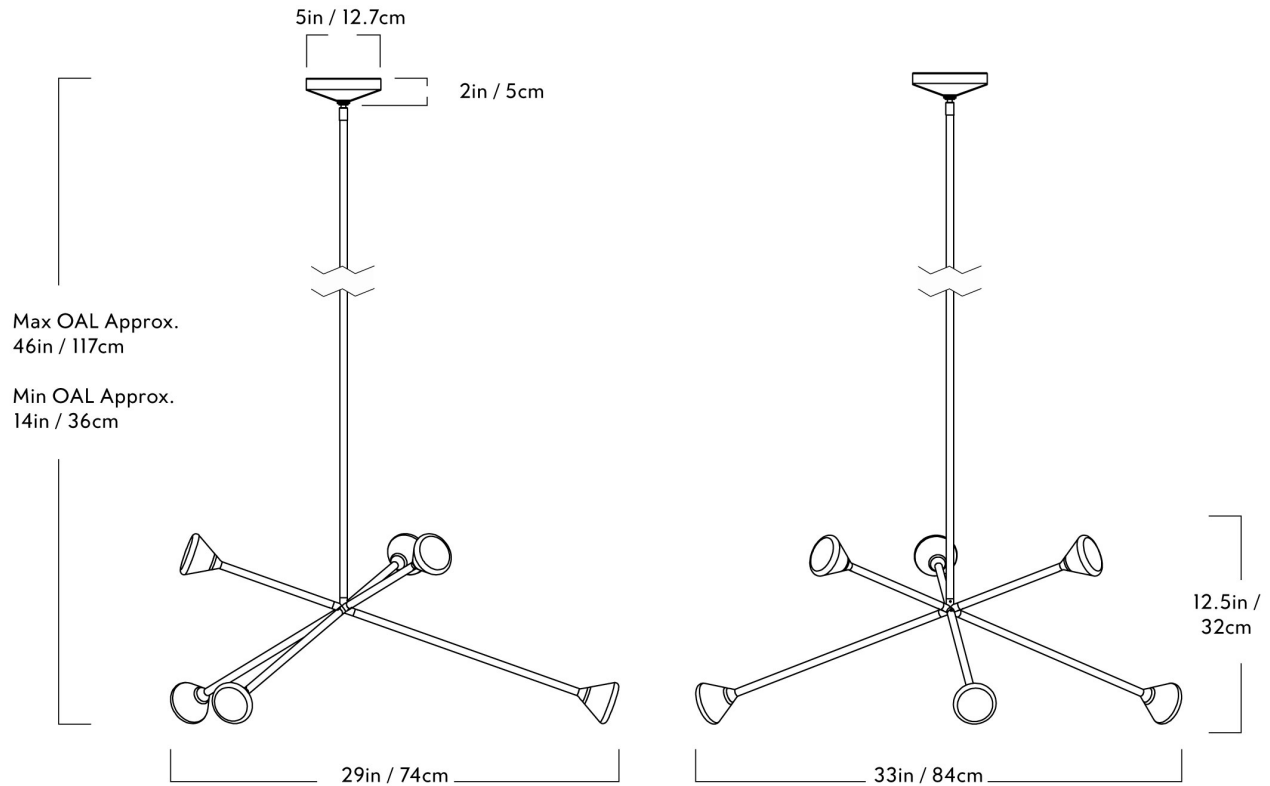

NOVA CHANDELIER 6 LIGHTS

MCKENZIE & KEIM FOR ROLL & HILL

DESIGNER
McKenzie & Keim

MANUFACTURER
Roll & Hill

ORIGIN
United States

PRODUCTION
Made to Order

DATE
2019

WEIGHT
6 lbs.

CERTIFICATIONS
UL, cUL (120V). CE (240V).

MATERIALS

Glass, aluminum, and glass, available in matte black/brushed brass, matte ivory/brushed brass, or brushed brass finish.

DIMENSIONS

Canopy: Dia. 5" x H 2"
Fixture: L 39" x W 29" x H 32"
Overall Height: Min: 14", Max: 46"

ILLUMINATION

120V/240V: Integrated LED, 30 Watts, 2100 Lumens, 2700 Kelvin, CRI 90+, Bulb Life 50,000 hours, ELV or 0-10V dimming.

SUSPENSION

A 35" site-adjustable stem is included with purchase. The aluminum stem will come in matching metal finish. Custom stem lengths are available at an additional cost.