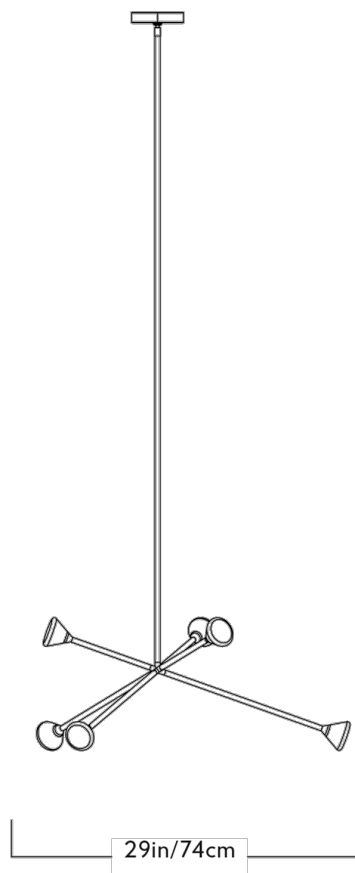

# NOVA CHANDELIER 6 LIGHTS

MCKENZIE & KEIM FOR ROLL & HILL

# NOVA CHANDELIER 6 LIGHTS

MCKENZIE & KEIM FOR ROLL & HILL

DESIGNER  
McKenzie & Keim

MANUFACTURER  
Roll & Hill

ORIGIN  
United States

PRODUCTION  
Made to Order

DATE  
2019

WEIGHT  
6lbs

DIMENSIONS  
L 33" x W 29" x H 12.5"

ILLUMINATION  
120V/240V  
Socket: G4  
Bulb: 6 x 3 Watt G4 LED  
Wattage: 21 Watts  
Lumens: 1440 Lumens  
Color Temperature: 2700 Kelvin  
Bulb Life: 35,000 Hours  
Dimming: Triac, Electronic Low Voltage (ELV)