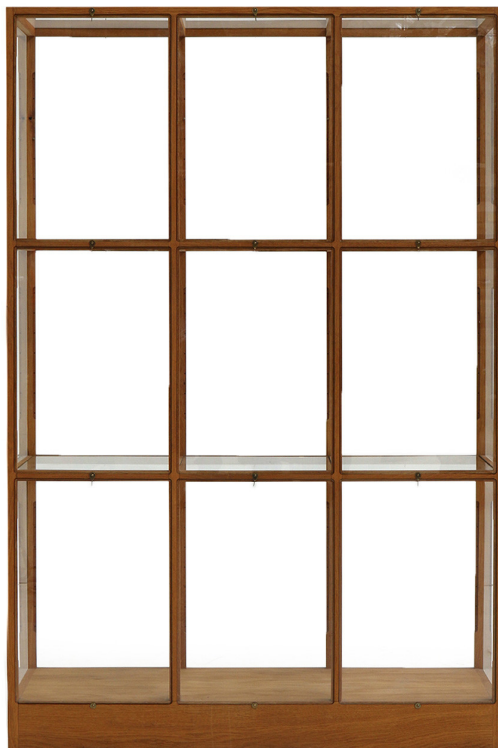

# OAK DISPLAY CABINET — 3 COLUMN

PIET HEIN EEK

DESIGNER  
Piet Hein Eek

ORIGIN  
Netherlands

PRODUCTION  
Made to Order

MATERIALS  
Oak, Glass, Brass

DIMENSIONS  
W 45.3" x D 15.8" x H 68.1"