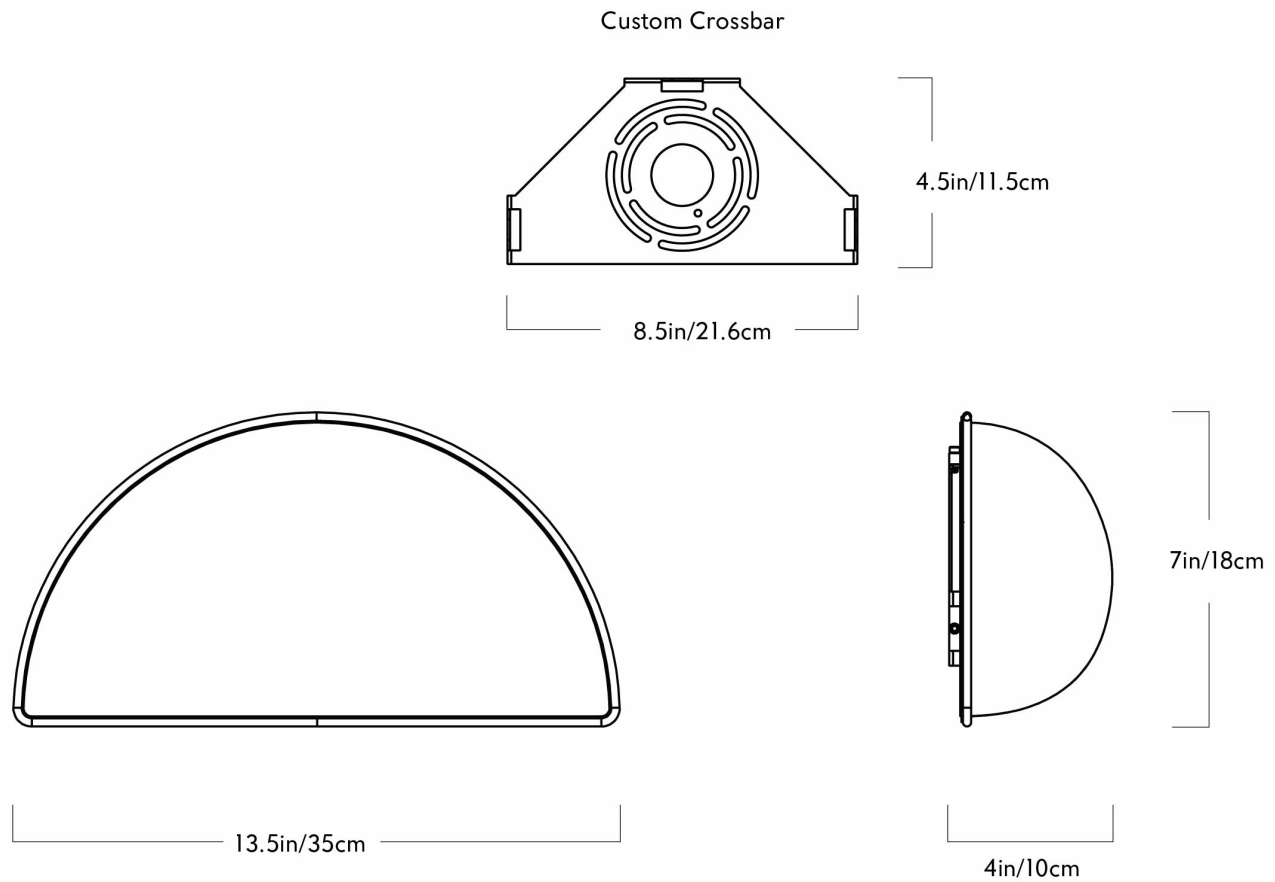

ODDS & ENDS RAINBOW

JASON MILLER FOR ROLL & HILL

DESIGNER
Jason Miller

MANUFACTURER
Roll & Hill

ORIGIN
United States

PRODUCTION
Made to Order

DATE
2011

WEIGHT
2 lbs.

CERTIFICATIONS
UL, cUL (120V). CE, CB (240V).

MATERIALS/FINISHES
Acrylic and steel, available in polished nickel or polished brass finish.

DIMENSIONS
L 13.5" x W 4" x H 7"

ILLUMINATION
120V/240V: Integrated LED, 15 Watts, 900 Lumens, 2700 Kelvin, CRI 90+, Bulb Life 50,000 hours, ELV or 0-10V dimming.

BACKPLATE
L 8.5" x H 4.5"