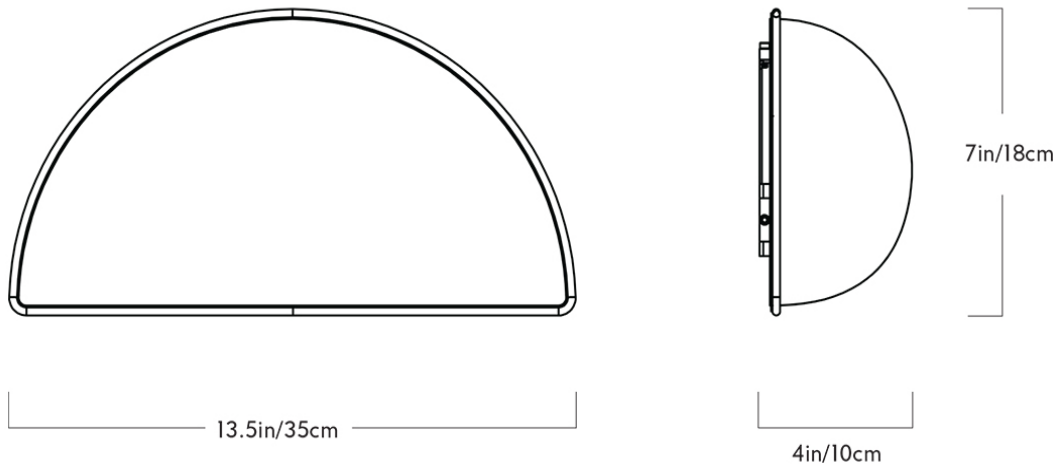

ODDS & ENDS RAINBOW

JASON MILLER FOR ROLL & HILL

DESIGNER

Jason Miller

MANUFACTURER

Roll & Hill

ORIGIN

United States

PRODUCTION

Made to Order

WEIGHT

2lbs

CERTIFICATIONS

ETL US/Canada (120V), CE (240V) CB (240V)

MATERIALS/FINISHES

Acrylic and steel. Polished nickel or polished brass finish.

DIMENSIONS

W 13.5" x D 4" x H 7"

ILLUMINATION

120V/240V: Integrated LED, 15 Watts, 500 Lumens, 50,000 life hours, Triac/ELV Dimming.