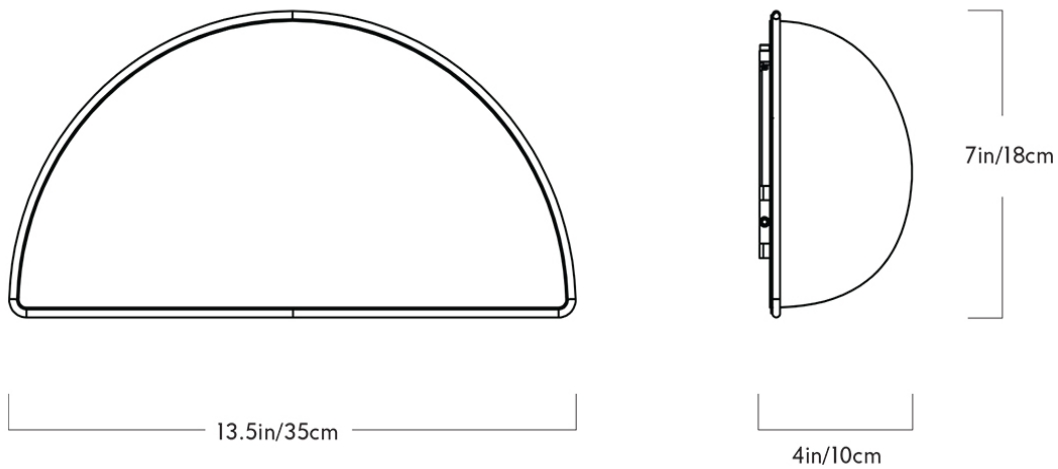

ODDS & ENDS RAINBOW

JASON MILLER FOR ROLL & HILL

DESIGNER

Jason Miller

MANUFACTURER

Roll & Hill

ORIGIN

United States

PRODUCTION

Made to Order

DATE

Designed in 2011

WEIGHT

2lbs

CERTIFICATIONS

UL, cUL (120V), CE, CB (240V).

MATERIALS/FINISHES

Acrylic and steel. Polished nickel or polished brass finish.

DIMENSIONS

W 13.5" x D 4" x H 7"

ILLUMINATION

Integrated LED (120V/240V): 15 Watts, 500 Lumens, 50,000 life hours, Triac/ELV Dimming.